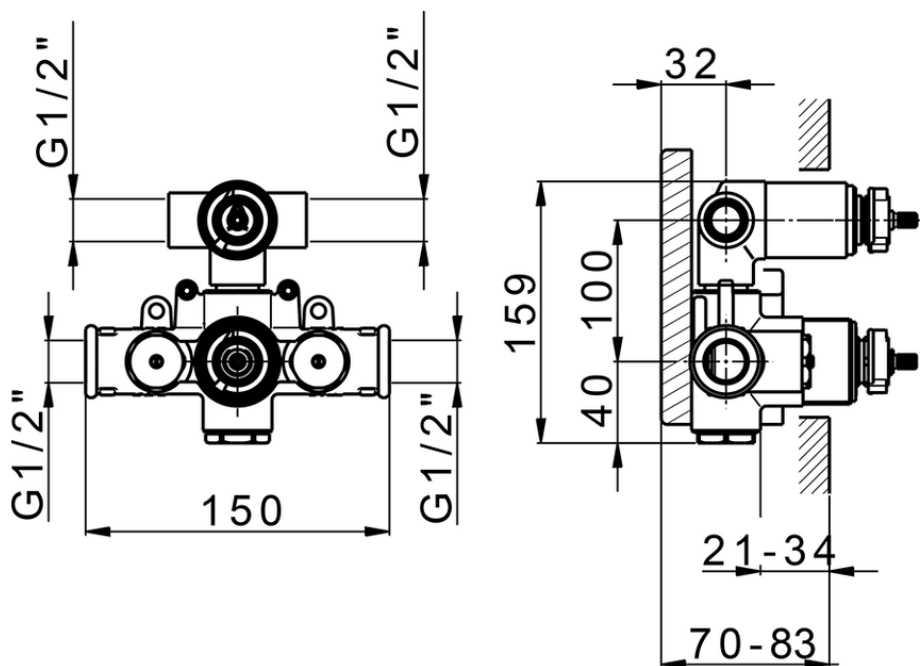

Exposed part for con.thermo.shower mixer, 2-outlet CHERIE_CF019100

CF019100

<https://en.cisal.it/exposed-part-for-con-thermo-shower-mixer-2-outlet-cherie-cf019100>

ZA019100

<https://en.cisal.it/concealed-thermostatic-shower-mixer-2-outlets-concealed-za019100>