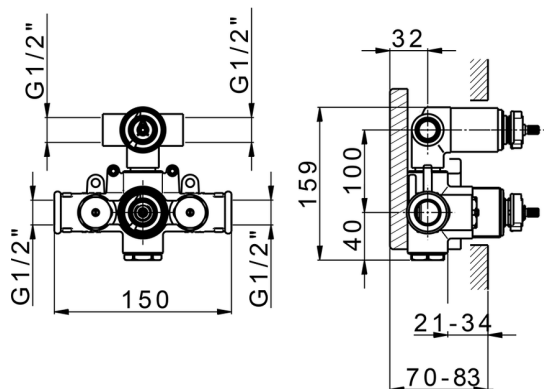

## Concealed thermostatic shower mixer, 2-outlets CONCEALED\_ZA019100

MODEL **ZA019100**

Concealed thermostatic shower mixer, 2-outlets, with 1/2" 2 outlet devia stop cartridge, without trim kit

AVAILABLE FINISHINGS

**04** 04 Without finishing

CHARACTERISTICS

Concealed **1**  
 Cartridge Spare Parts **24.04A.PP**

**8x20 Plus P Thermostatic Valve**