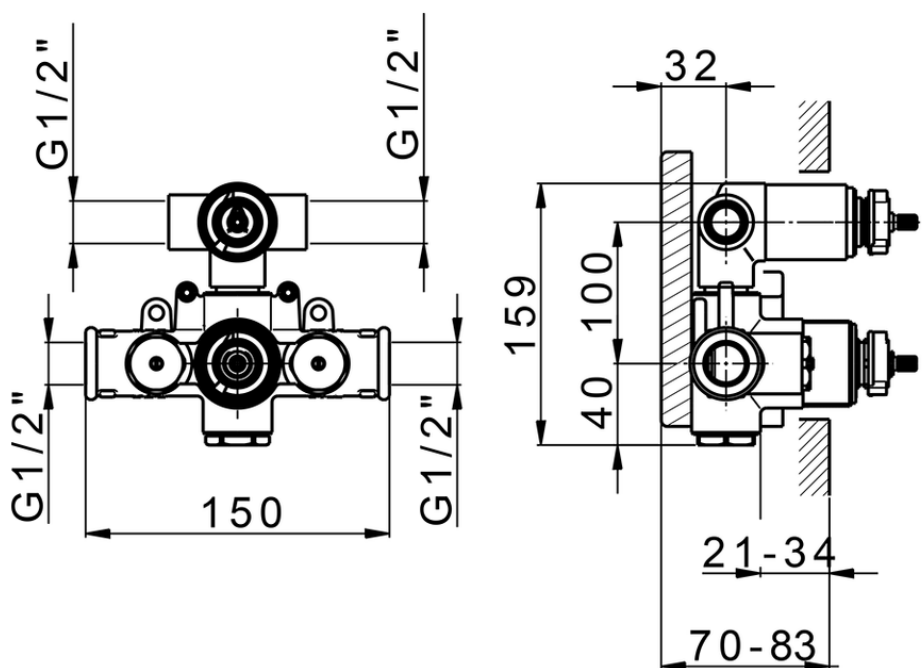

Exposed part for con.thermo.shower mixer, 2-outlet CHERIE_CF019100

CF019100

<https://en.cisal.it/exposed-part-for-con-thermo-shower-mixer-2-outlet-cherie-cf019100>

ZA019100

<https://en.cisal.it/concealed-thermostatic-shower-mixer-2-outlets-concealed-za019100>