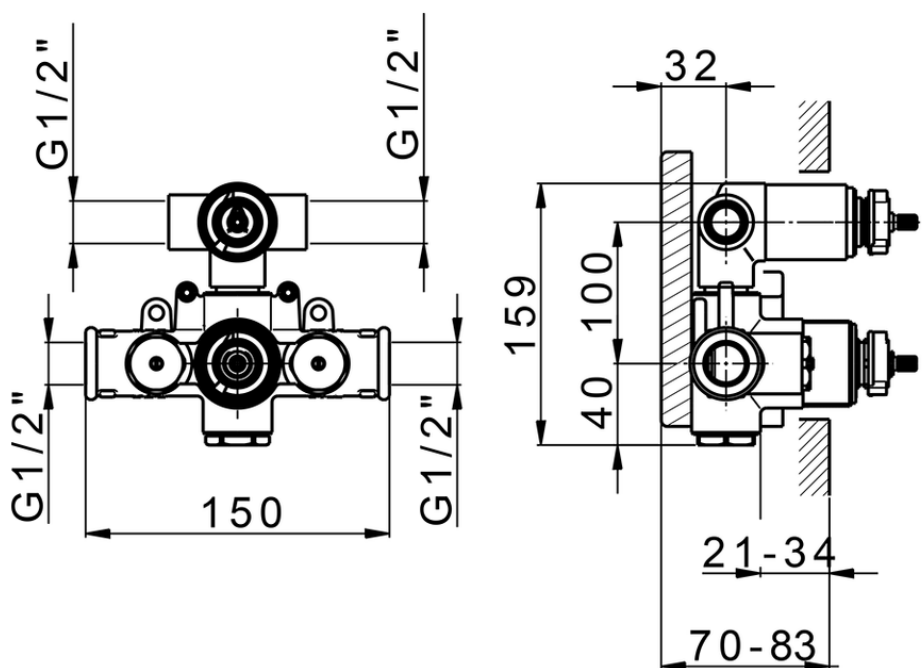

## Exposed part for con.thermo.shower mixer, 2-outlet CHERIE\_CF019100

CF019100

<https://en.cisal.it/exposed-part-for-con-thermo-shower-mixer-2-outlet-cherie-cf019100>

ZA019100

<https://en.cisal.it/concealed-thermostatic-shower-mixer-2-outlets-concealed-za019100>