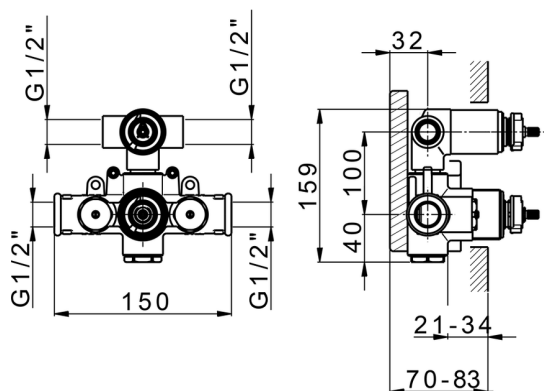

## Concealed thermostatic shower mixer, 2-outlets CONCEALED\_ZA019100

MODEL **ZA019100**

Concealed thermostatic shower mixer, 2-outlets, with 1/2" 2 outlet devia stop cartridge, without trim kit

AVAILABLE FINISHINGS

**04** 04 Without finishing

CHARACTERISTICS

Concealed **1**  
 Cartridge Spare Parts **24.04A.PP**

**8x20 Plus P Thermostatic Valve**