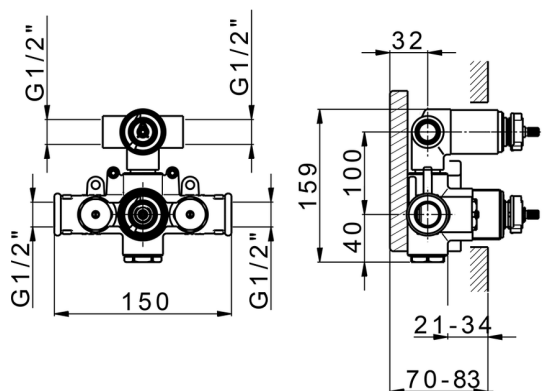

DeviaStop

The Cisal Devia Stop technology allows to adjust the water flow and to direct it to the selected output point (overhead soaker, hand shower, etc).

Thermostatic

The Cisal thermostatic is your personal water manager, helping you to handle, control and save water and energy.

2026-05-20