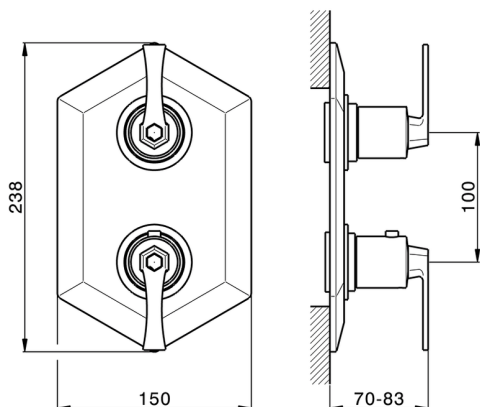

CHARACTERISTICS

Installation **Concealed**
Required concealed parts **ZA019100**

Thermostatic

The Cisal thermostatic is your personal water manager, helping you to handle, control and save water and energy.