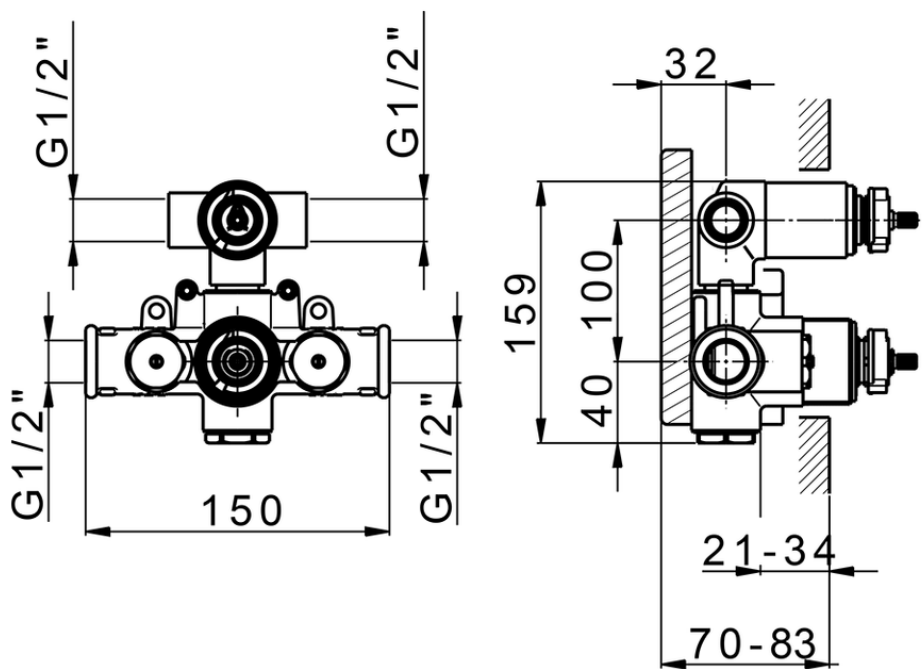

## Exposed part for con.thermo.shower mixer, 2-outlet CHERIE\_CF019100

CF019100

<https://en.cisal.it/exposed-part-for-con-thermo-shower-mixer-2-outlet-cherie-cf019100>

ZA019100

<https://en.cisal.it/concealed-thermostatic-shower-mixer-2-outlets-concealed-za019100>