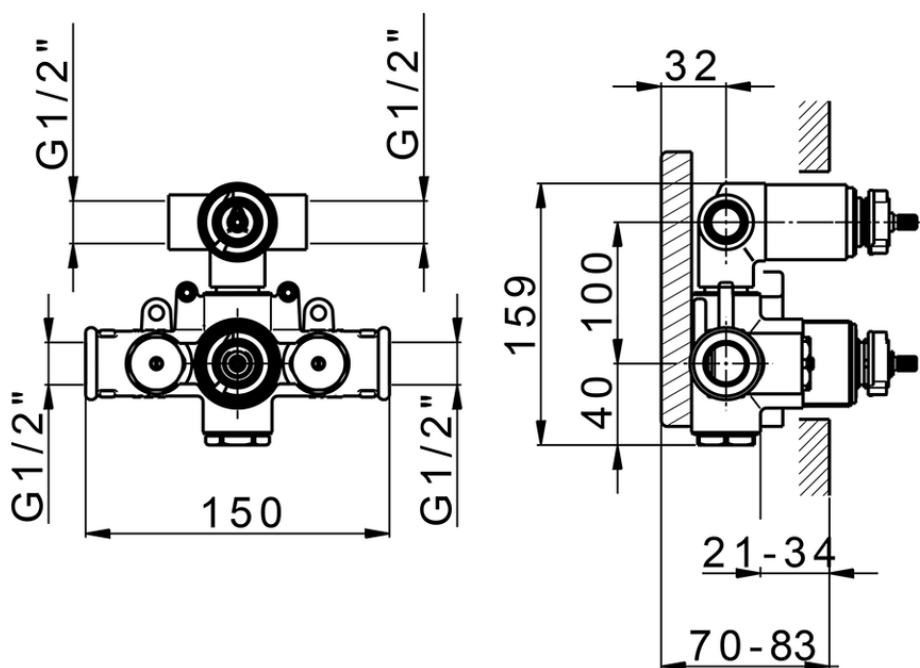

## Exposed part for con.thermo.shower mixer, 2-outlet CHERIE\_CF019100

CF019100

<https://en.cisal.it/exposed-part-for-con-thermo-shower-mixer-2-outlet-cherie-cf019100>

ZA019100

<https://en.cisal.it/concealed-thermostatic-shower-mixer-2-outlets-concealed-za019100>