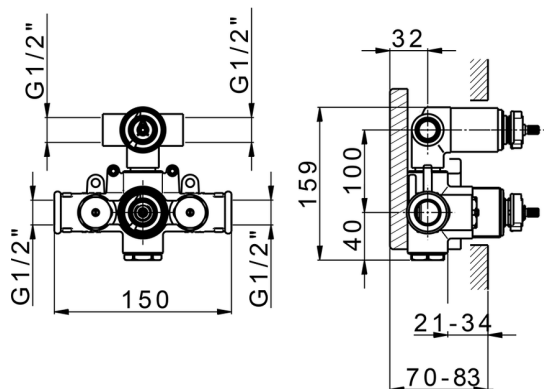

## Concealed thermostatic shower mixer, 2-outlets CONCEALED\_ZA019100

MODEL **ZA019100**

Concealed thermostatic shower mixer, 2-outlets, with 1/2" 2 outlet deviastop cartridge, without trim kit

AVAILABLE FINISHINGS

**04** 04 Without finishing

CHARACTERISTICS

Concealed **1**  
 Cartridge Spare Parts **24.04A.PP**

**8x20 Plus P Thermostatic Valve**