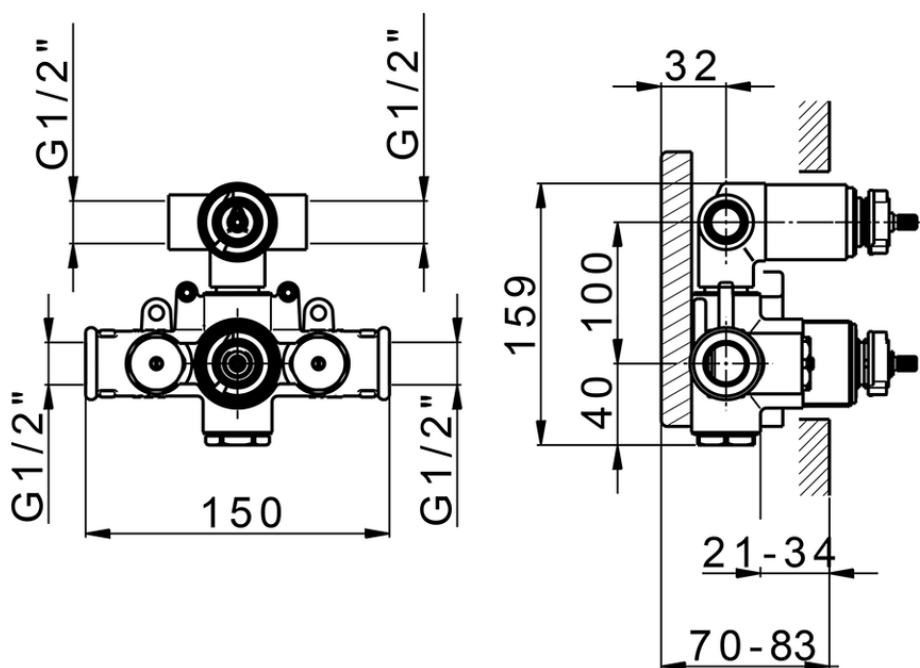

Exposed part for con.thermo.shower mixer, 2-outlet CHERIE_CF019100

CF019100

<https://en.cisal.it/exposed-part-for-con-thermo-shower-mixer-2-outlet-cherie-cf019100>

ZA019100

<https://en.cisal.it/concealed-thermostatic-shower-mixer-2-outlets-concealed-za019100>