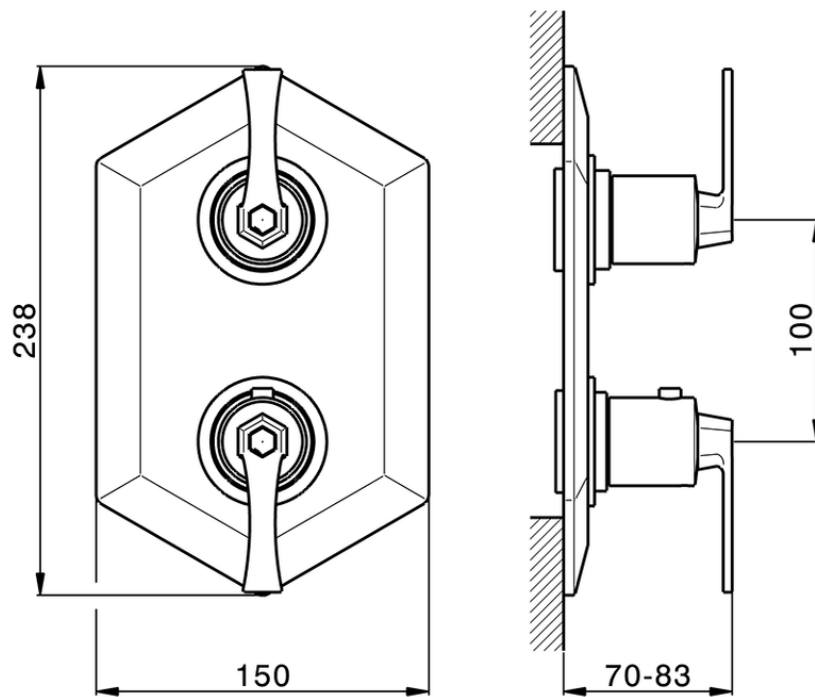

Exposed part for con.thermo.shower mixer, 2-outlet CHERIE_CF019100

CF019100

<https://en.cisal.it/exposed-part-for-con-thermo-shower-mixer-2-outlet-cherie-cf019100>

ZA019100

<https://en.cisal.it/concealed-thermostatic-shower-mixer-2-outlets-concealed-za019100>