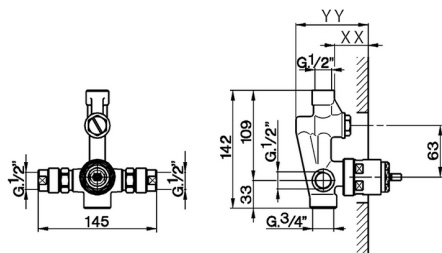

## Concealed single lever bath-shower mixer CONCEALED\_ZA004210

MODEL **ZA004210**

Concealed single lever bath-shower mixer, automatic diverter, with noise reducers, without trim kit

AVAILABLE FINISHINGS

**04** 04 Without finishing

CHARACTERISTICS

Concealed **1**  
 Cartridge Spare Parts **ZZ93196000**  
**38 mm Cartridge**

Piastra/Plate/Plaque/Platte/Placa  
 2-3mm: XX 25-55 YY 72-102  
 10mm: XX 15-40 YY 62-87