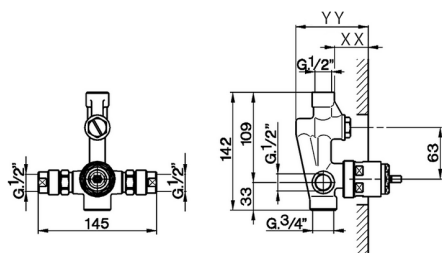

Concealed single lever bath-shower mixer CONCEALED_ZA004210

MODEL **ZA004210**

Concealed single lever bath-shower mixer, automatic diverter, with noise reducers, without trim kit

AVAILABLE FINISHINGS

CHARACTERISTICS

Concealed **1**
 Cartridge Spare Parts **ZZ93196000**
38 mm Cartridge

Piastra/Plate/Plaque/Platte/Placa
 2-3mm: XX 25-55 YY 72-102
 10mm: XX 15-40 YY 62-87

2026-04-28