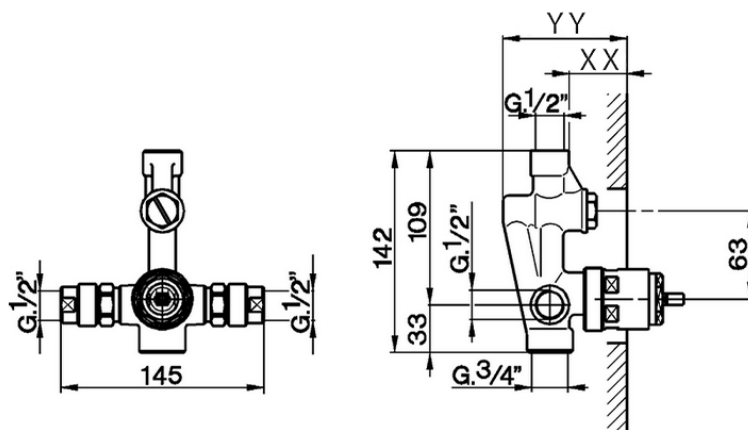

Concealed single lever bath-shower mixer CONCEALED_ZA004210

Piastra/Plate/Plaque/Platte/Placa

2-3mm: XX 25-55 YY 72-102

10mm: XX 15-40 YY 62-87

ZA004210

<https://en.cisal.it/concealed-single-lever-bath-shower-mixer-concealed-za004210>