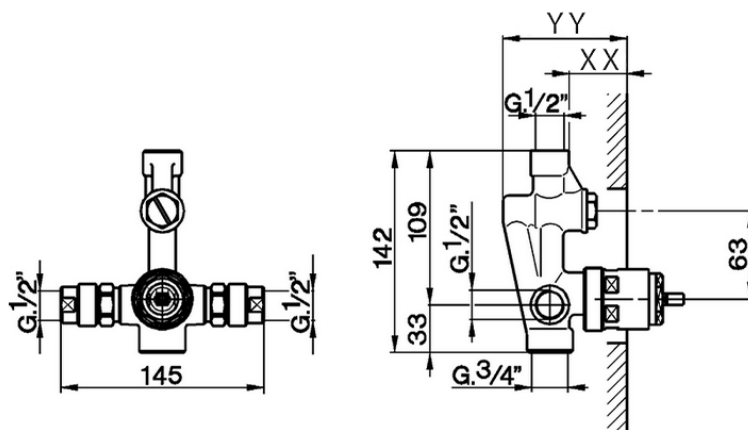

## Concealed single lever bath-shower mixer CONCEALED\_ZA004210

Piastra/Plate/Plaque/Platte/Placa  
 2-3mm: XX 25-55 YY 72-102  
 10mm: XX 15-40 YY 62-87

ZA004210

<https://en.cisal.it/concealed-single-lever-bath-shower-mixer-concealed-za004210>