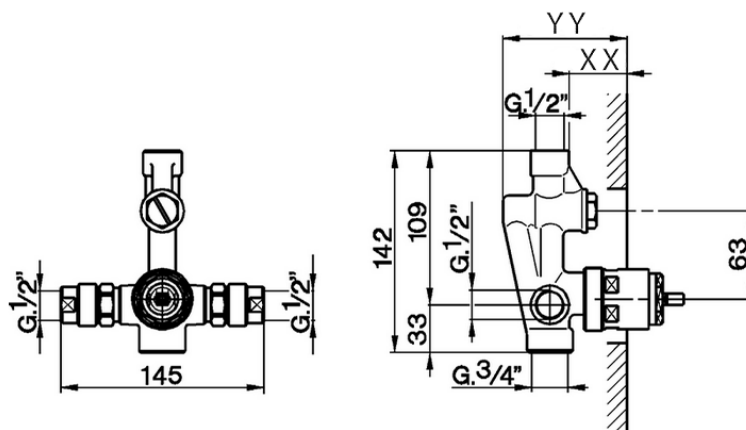

Concealed single lever bath-shower mixer CONCEALED_ZA004210

Piastra/Plate/Plaque/Platte/Placa

2-3mm: XX 25-55 YY 72-102

10mm: XX 15-40 YY 62-87

ZA004210

<https://en.cisal.it/concealed-single-lever-bath-shower-mixer-concealed-za004210>