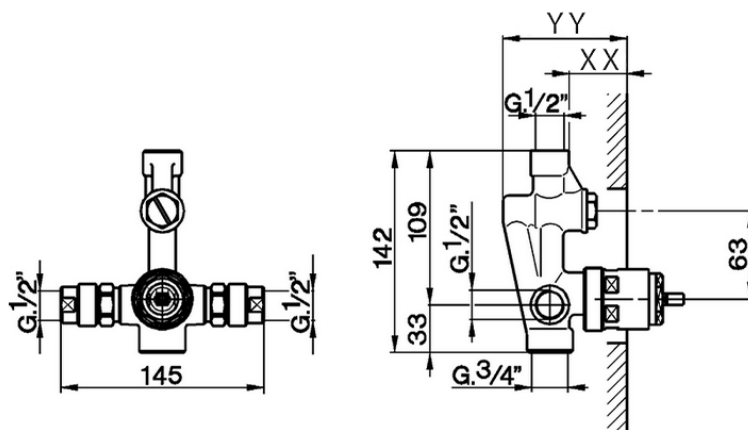

## Concealed single lever bath-shower mixer CONCEALED\_ZA004210

Piastra/Plate/Plaque/Platte/Placa

2-3mm: XX 25-55 YY 72-102

10mm: XX 15-40 YY 62-87

ZA004210

<https://en.cisal.it/concealed-single-lever-bath-shower-mixer-concealed-za004210>