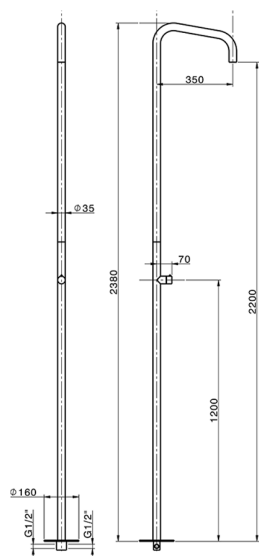

Free Standing Progressive Shower Column XION_XI005120

MODEL **XI005120**

Free Standing Progressive Shower Column, for Indoor/Outdoor use, with rain spray aerator, INOX AISI 316L

AVAILABLE FINISHINGS

D1 D1 Brushed Inox

CHARACTERISTICS

Cartridge Spare Parts **ZZ9E521000**

25 mm Progressive single-lever cartridge

2026-06-04