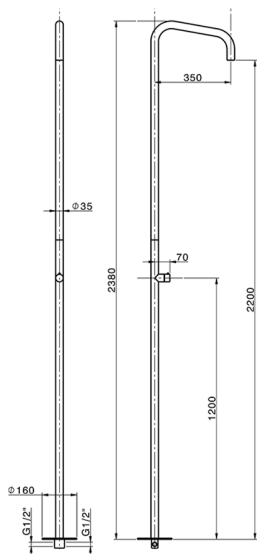

Free Standing Progressive Shower Column XION_XI005120

MODEL **XI005120**

Free Standing Progressive Shower Column, for Indoor/Outdoor use, with rain spray aerator, INOX AISI 316L

AVAILABLE FINISHINGS

D1 D1 Brushed Inox

CHARACTERISTICS

Cartridge Spare Parts **ZZ9E521000**

25 mm Progressive single-lever cartridge

2026-04-06