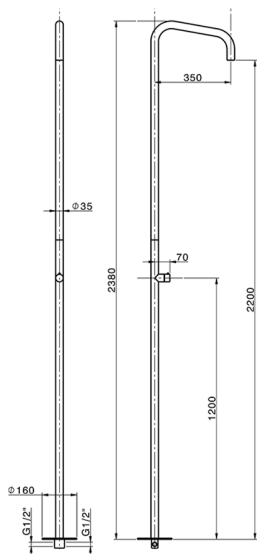

Free Standing Progressive Shower Column XION_XI005120

MODEL **XI005120**

Free Standing Progressive Shower Column, for Indoor/Outdoor use, with rain spray aerator, INOX AISI 316L

AVAILABLE FINISHINGS

D1 D1 Brushed Inox

CHARACTERISTICS

Cartridge Spare Parts **ZZ9E521000**

25 mm Progressive single-lever cartridge

2026-06-14