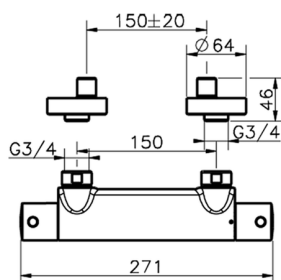

## Thermostatic shower mixer SLIM\_SMT01010

MODEL **SMT01010**

Thermostatic shower mixer, without shower set, 1/2" M flexible connection

### CHARACTERISTICS

Cartridge Spare Parts **24.04A.PP**

**8x20 Plus P Thermostatic Valve**