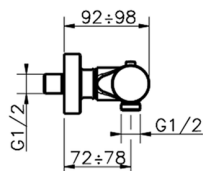

## Thermostatic shower mixer SLIM\_SMT01010

MODEL **SMT01010**

Thermostatic shower mixer, without shower set, 1/2" M flexible connection

### CHARACTERISTICS

Cartridge Spare Parts **24.04A.PP**

**8x20 Plus P Thermostatic Valve**