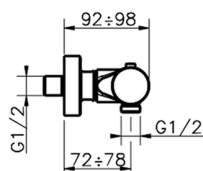

Thermostatic shower mixer SLIM_SMT01010

MODEL **SMT01010**

Thermostatic shower mixer, without shower set, 1/2" M flexible connection

AVAILABLE FINISHINGS

-  **21** 21 Chrome
-  **2B** 2B Polished Nickel
-  **40** 40 Matt Black
-  **4Q** 4Q Matt White