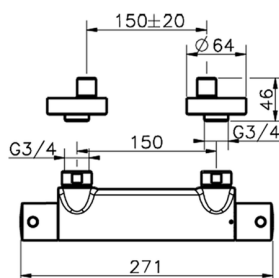

Thermostatic shower mixer SLIM_SMT01010

MODEL **SMT01010**

Thermostatic shower mixer, without shower set, 1/2" M flexible connection

AVAILABLE FINISHINGS

-  **21** 21 Chrome
-  **2B** 2B Polished Nickel
-  **40** 40 Matt Black
-  **4Q** 4Q Matt White

CHARACTERISTICS

Cartridge Spare Parts **24.04A.PP**

8x20 Plus P Thermostatic Valve

Thermostatic

The Cisal thermostatic is your personal water manager, helping you to handle, control and save water and energy.