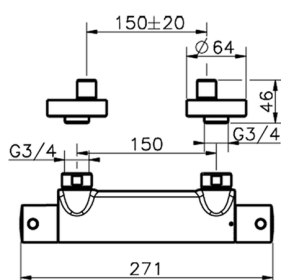

Thermostatic shower mixer SLIM_SMT01010

MODEL **SMT01010**

Thermostatic shower mixer, without shower set, 1/2" M flexible connection

AVAILABLE FINISHINGS

-  **21** 21 Chrome
-  **2B** 2B Polished Nickel
-  **40** 40 Matt Black
-  **4Q** 4Q Matt White

CHARACTERISTICS

Cartridge Spare Parts **24.04A.PP**

8x20 Plus P Thermostatic Valve

Thermostatic

The Cisal thermostatic is your personal water manager, helping you to handle, control and save water and energy.