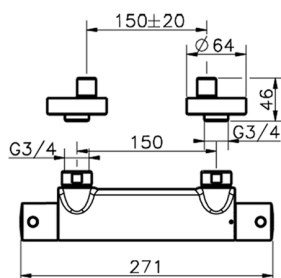

Thermostatic shower mixer SLIM_SMT01010

MODEL **SMT01010**

Thermostatic shower mixer, without shower set, 1/2" M flexible connection

AVAILABLE FINISHINGS

-  **21** 21 Chrome
-  **2B** 2B Polished Nickel
-  **40** 40 Matt Black
-  **4Q** 4Q Matt White

CHARACTERISTICS

Cartridge Spare Parts **24.04A.PP**

8x20 Plus P Thermostatic Valve

Thermostatic

The Cisal thermostatic is your personal water manager, helping you to handle, control and save water and energy.