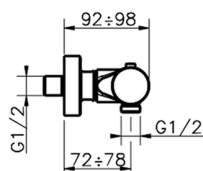

## Thermostatic shower mixer SLIM\_SMT01010

MODEL **SMT01010**

Thermostatic shower mixer, without shower set, 1/2" M flexible connection

### CHARACTERISTICS

Cartridge Spare Parts **24.04A.PP**

**8x20 Plus P Thermostatic Valve**