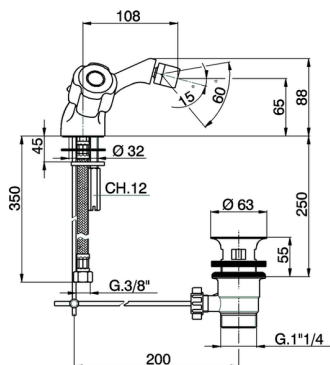

2025-01-02