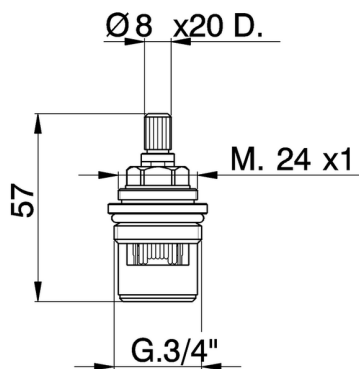

3/4 ceramic headvalve - left - 90° SPARE PARTS_ZZ942520

MODEL **ZZ942520**

3/4" ceramic headvalve - left - 90°,for series AA, AC

AVAILABLE FINISHINGS

CHARACTERISTICS

2026-05-20