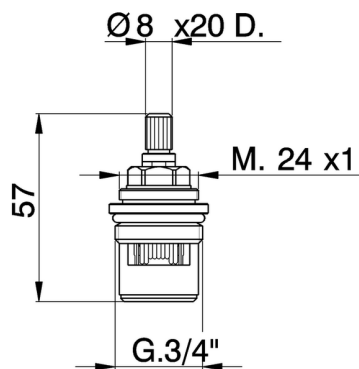

## 3/4 ceramic headvalve - left - 90° SPARE PARTS\_ZZ942520

MODEL **ZZ942520**

3/4" ceramic headvalve - left - 90°,for series AA, AC

AVAILABLE FINISHINGS

 **21** 21 Chrome

CHARACTERISTICS

2026-06-13