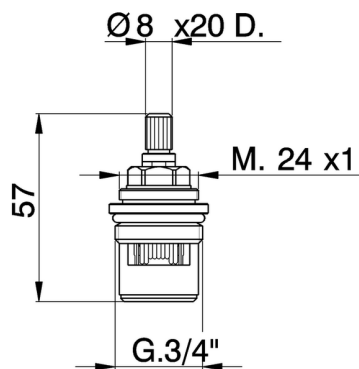

3/4 ceramic headvalve - left - 90° SPARE PARTS_ZZ942520

MODEL **ZZ942520**

3/4" ceramic headvalve - left - 90°,for series AA, AC

AVAILABLE FINISHINGS

CHARACTERISTICS

2026-04-10