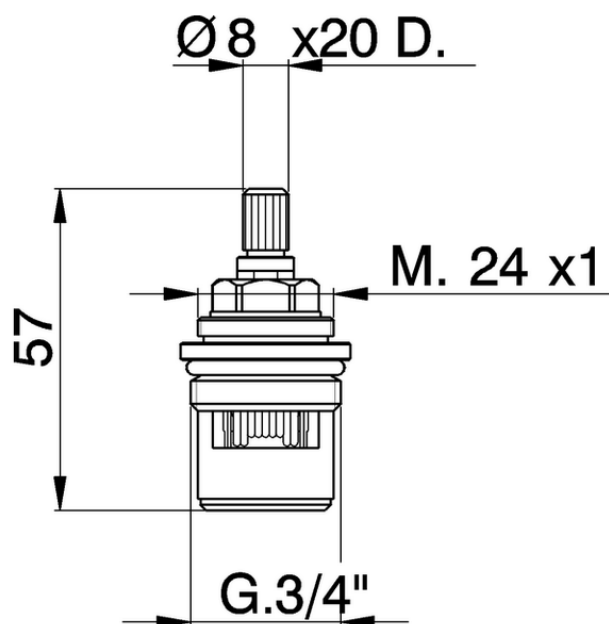

3/4 ceramic headvalve - left - 90° SPARE PARTS_ZZ942520

ZZ942520

<https://en.cisal.it/3-4-ceramic-headvalve-left-90-spare-parts-zz942520>

2026-06-13