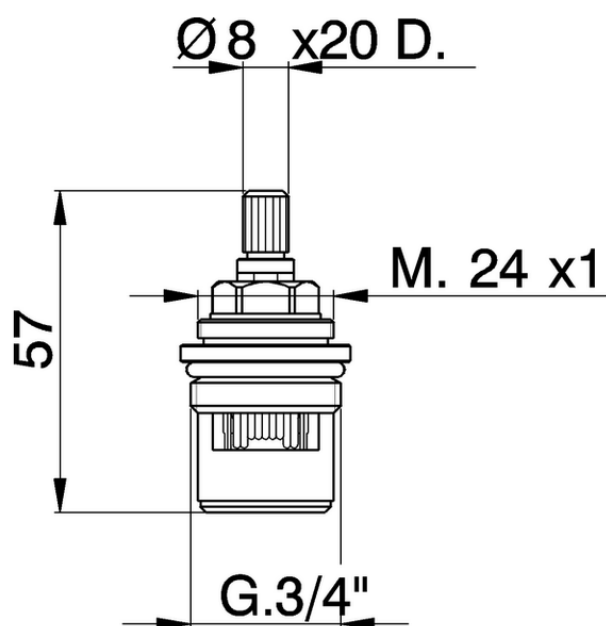

3/4 ceramic headvalve - left - 90° SPARE PARTS_ZZ942520

ZZ942520

<https://en.cisal.it/3-4-ceramic-headvalve-left-90-spare-parts-zz942520>

2026-05-01