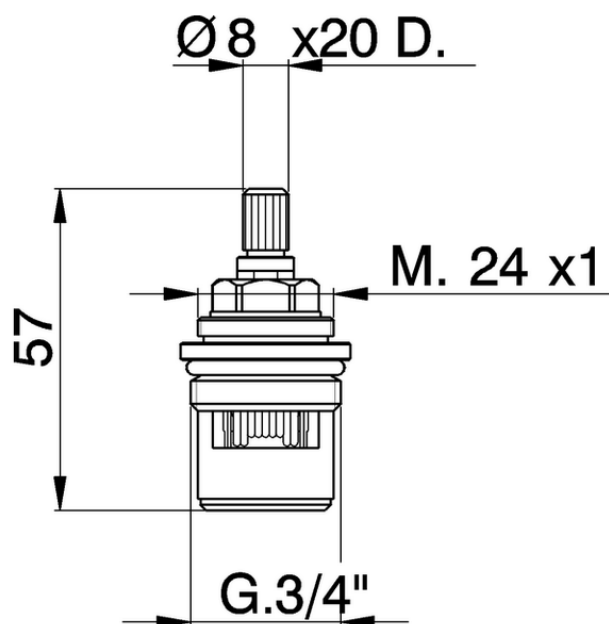

3/4 ceramic headvalve - left - 90° SPARE PARTS_ZZ942520

ZZ942520

<https://en.cisal.it/3-4-ceramic-headvalve-left-90-spare-parts-zz942520>

2026-04-09