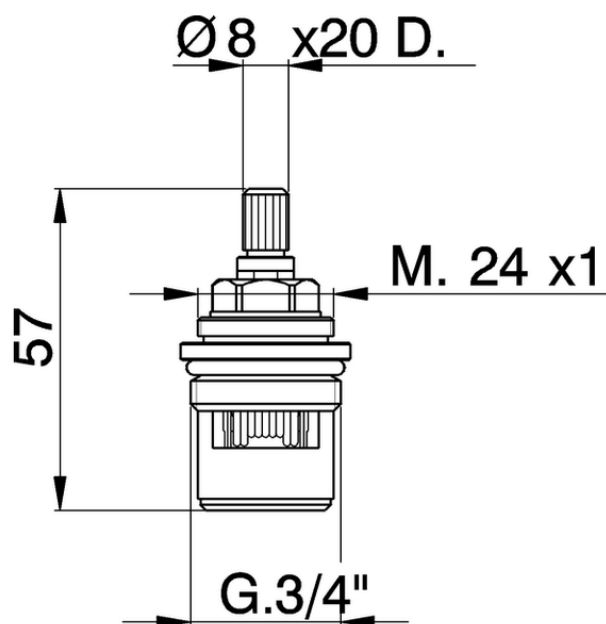

3/4 ceramic headvalve - left - 90° SPARE PARTS_ZZ942520

ZZ942520

<https://en.cisal.it/3-4-ceramic-headvalve-left-90-spare-parts-zz942520>

2026-04-29