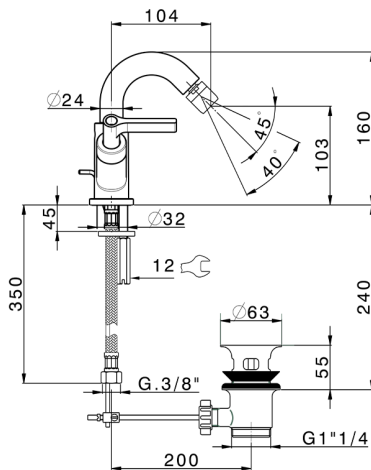

## Bidet mixer GRACE\_GL000550

MODEL **GL000550**

Bidet mixer, with automatic 1"1/4 automatic pop-up waste, G.3/8" stainless steel flexible hoses