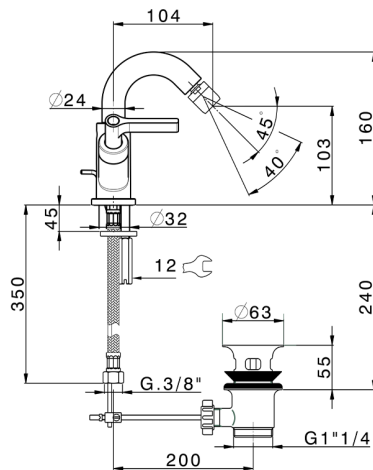

Bidet mixer GRACE_GL000550

MODEL **GL000550**

Bidet mixer, with automatic 1"1/4 automatic pop-up waste, G.3/8" stainless steel flexible hoses

AVAILABLE FINISHINGS

-  **21** 21 Chrome
-  **2F** 2F Brushed Nickel
-  **2W** 2W Brushed Gold
-  **5H** 5H Dark Brass Brushed
-  **5L** 5L Brushed Black Titanium
-  **6T** 6T Chrome/Matt Black