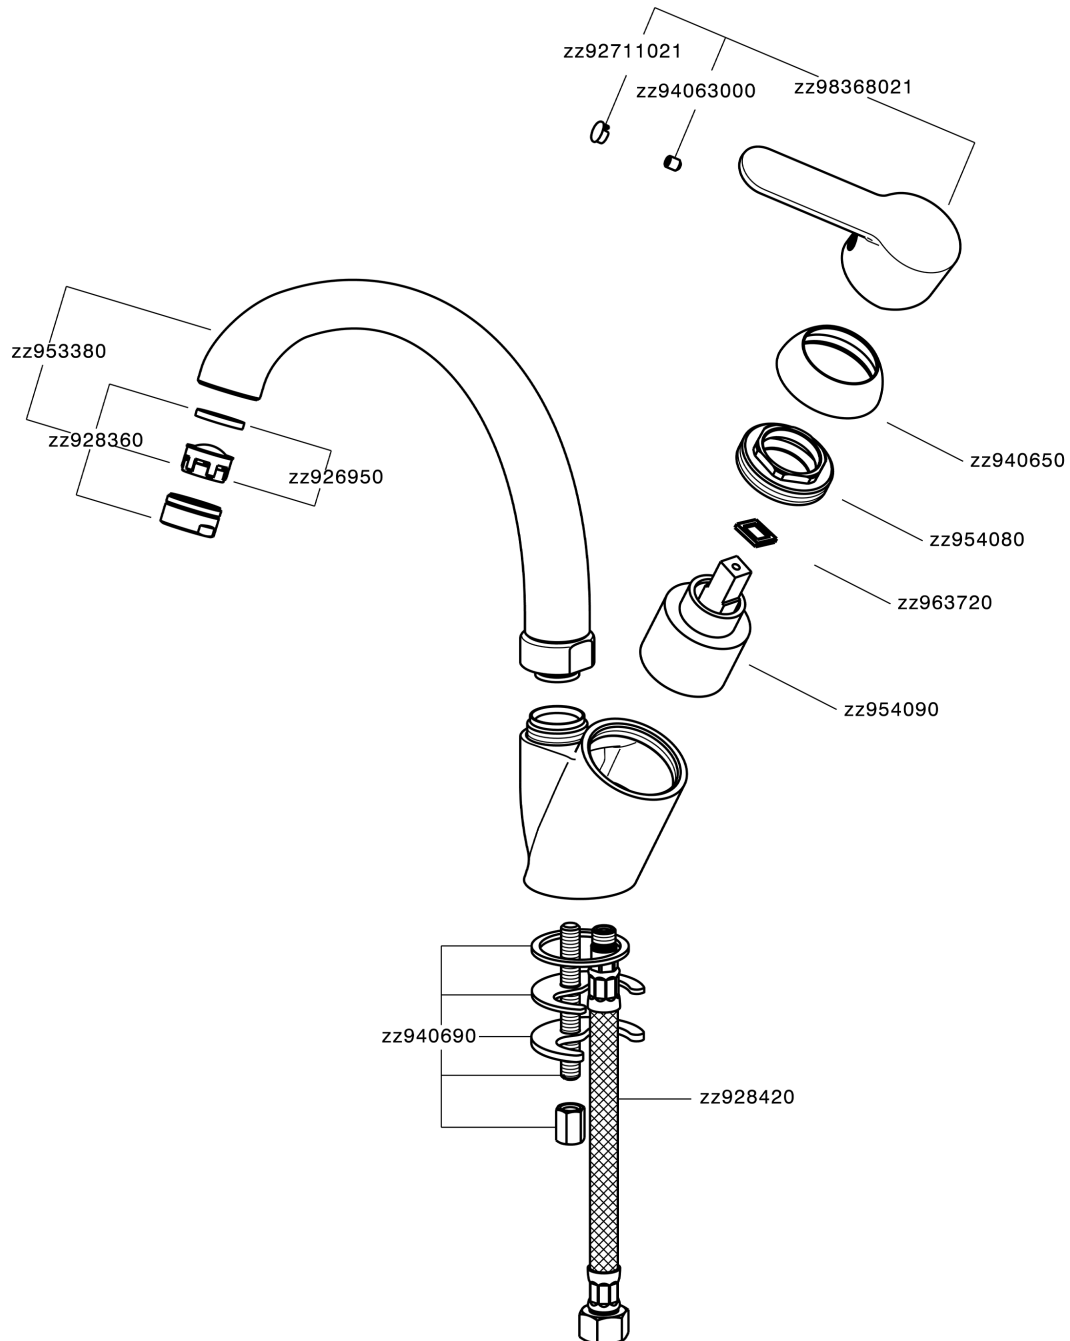

## Single lever sink mixer KITCHEN\_C2000520

MODEL **C2000520**

Single lever sink mixer, swivel spout, G.3/8" stainless steel flexible hoses

AVAILABLE FINISHINGS

CHARACTERISTICS

Cartridge Spare Parts **ZZ95409000**

**35 mm Cartridge**

### EcoStop

EcoStop feature limits water flow to approximately 50% of maximum output with one point of resistance on setting. Push slightly past the middle stop only when full water output is required. This will save water up to 50%.

## Single lever sink mixer KITCHEN\_C2000520

C2000520

<https://en.cisal.it/single-lever-sink-mixer-kitchen-c2000520>

2026-04-26