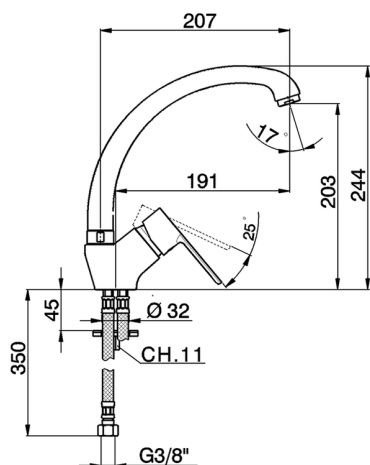

## Single lever sink mixer KITCHEN\_C2000520

MODEL **C2000520**

Single lever sink mixer, swivel spout, G.3/8" stainless steel flexible hoses

AVAILABLE FINISHINGS

CHARACTERISTICS

Cartridge Spare Parts **ZZ95409000**

**35 mm Cartridge**

### EcoStop

EcoStop feature limits water flow to approximately 50% of maximum output with one point of resistance on setting. Push slightly past the middle stop only when full water output is required. This will save water up to 50%.