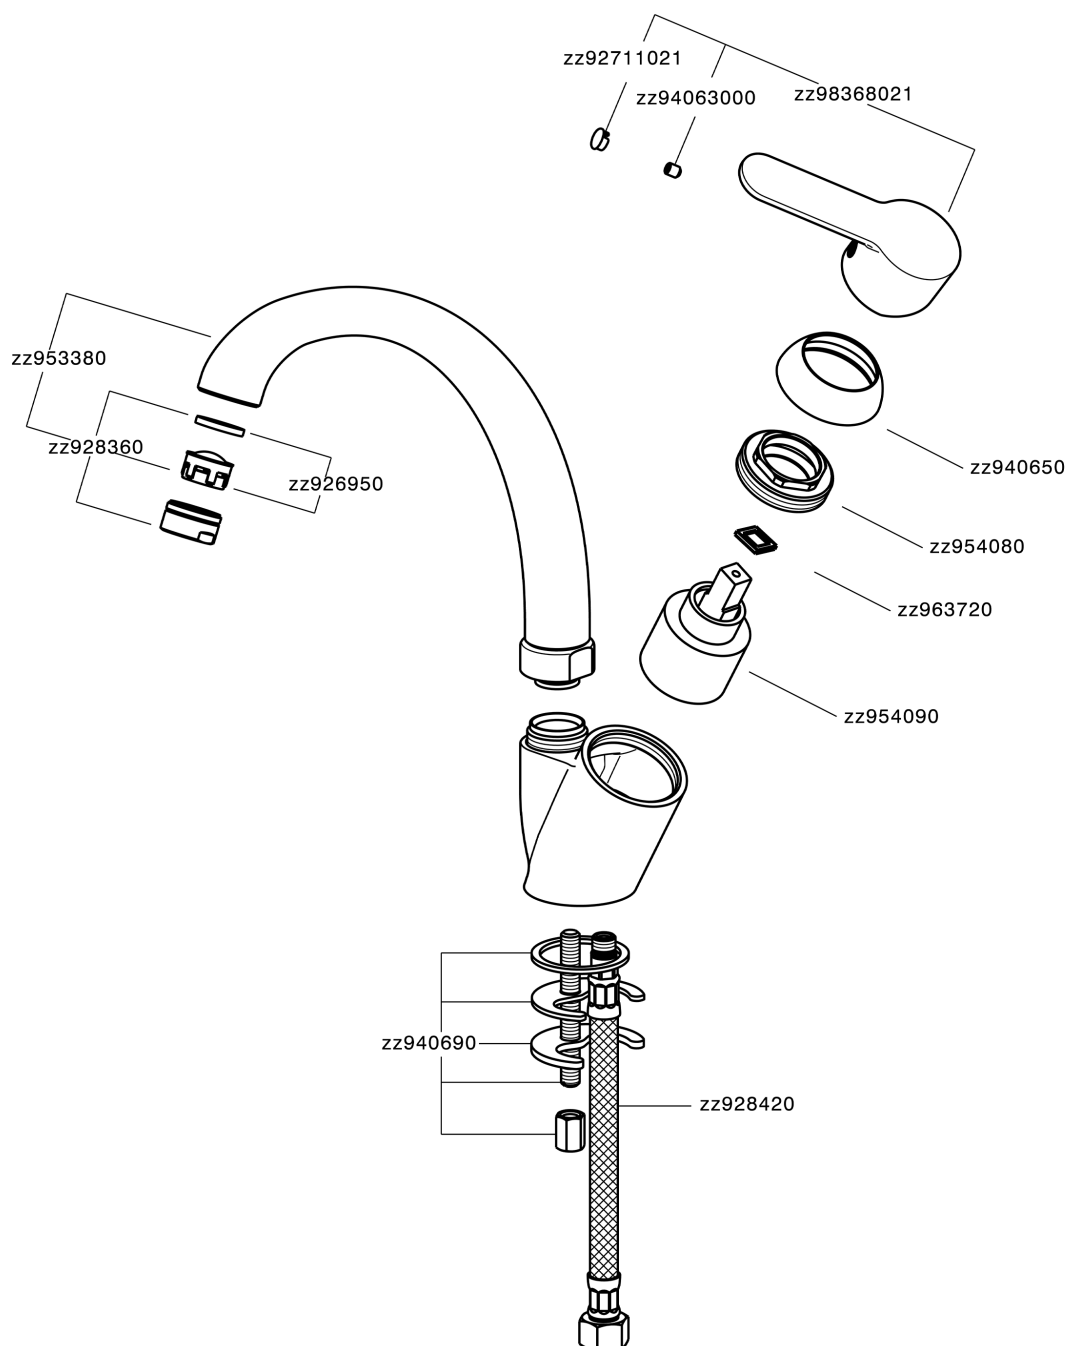

Single lever sink mixer KITCHEN_C2000520

MODEL **C2000520**

Single lever sink mixer, swivel spout, G.3/8" stainless steel flexible hoses

AVAILABLE FINISHINGS

CHARACTERISTICS

Cartridge Spare Parts **ZZ95409000**

35 mm Cartridge

EcoStop

EcoStop feature limits water flow to approximately 50% of maximum output with one point of resistance on setting. Push slightly past the middle stop only when full water output is required. This will save water up to 50%.

Single lever sink mixer KITCHEN_C2000520

C2000520

<https://en.cisal.it/single-lever-sink-mixer-kitchen-c2000520>

2026-06-14