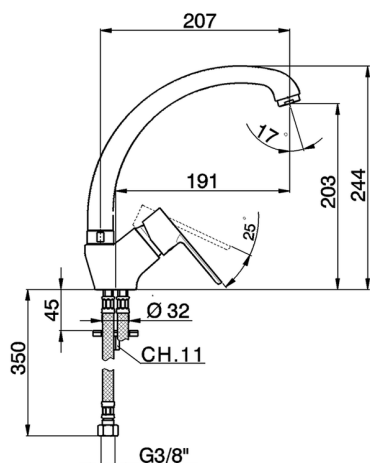

## Single lever sink mixer KITCHEN\_C2000520

MODEL **C2000520**

Single lever sink mixer, swivel spout, G.3/8" stainless steel flexible hoses

AVAILABLE FINISHINGS

**21** 21 Chrome

CHARACTERISTICS

Cartridge Spare Parts **ZZ95409000**

**35 mm Cartridge**

### EcoStop

EcoStop feature limits water flow to approximately 50% of maximum output with one point of resistance on setting. Push slightly past the middle stop only when full water output is required. This will save water up to 50%.