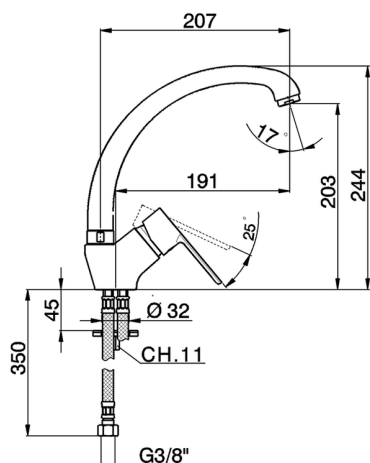

## Single lever sink mixer KITCHEN\_C2000520

MODEL **C2000520**

Single lever sink mixer, swivel spout, G.3/8" stainless steel flexible hoses

AVAILABLE FINISHINGS

CHARACTERISTICS

Cartridge Spare Parts **ZZ95409000**

**35 mm Cartridge**

### EcoStop

EcoStop feature limits water flow to approximately 50% of maximum output with one point of resistance on setting. Push slightly past the middle stop only when full water output is required. This will save water up to 50%.