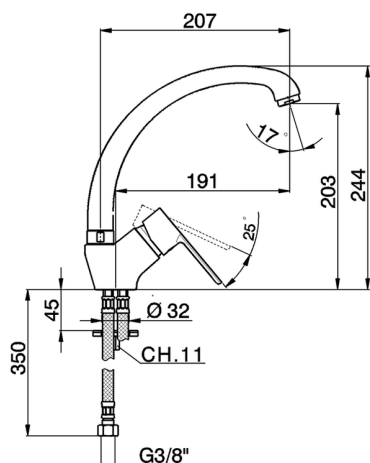

Single lever sink mixer KITCHEN_C2000520

MODEL **C2000520**

Single lever sink mixer, swivel spout, G.3/8" stainless steel flexible hoses

AVAILABLE FINISHINGS

CHARACTERISTICS

Cartridge Spare Parts **ZZ95409000**

35 mm Cartridge

EcoStop

EcoStop feature limits water flow to approximately 50% of maximum output with one point of resistance on setting. Push slightly past the middle stop only when full water output is required. This will save water up to 50%.

Single lever sink mixer KITCHEN_C2000520

C2000520

<https://en.cisal.it/single-lever-sink-mixer-kitchen-c2000520>

2026-06-14