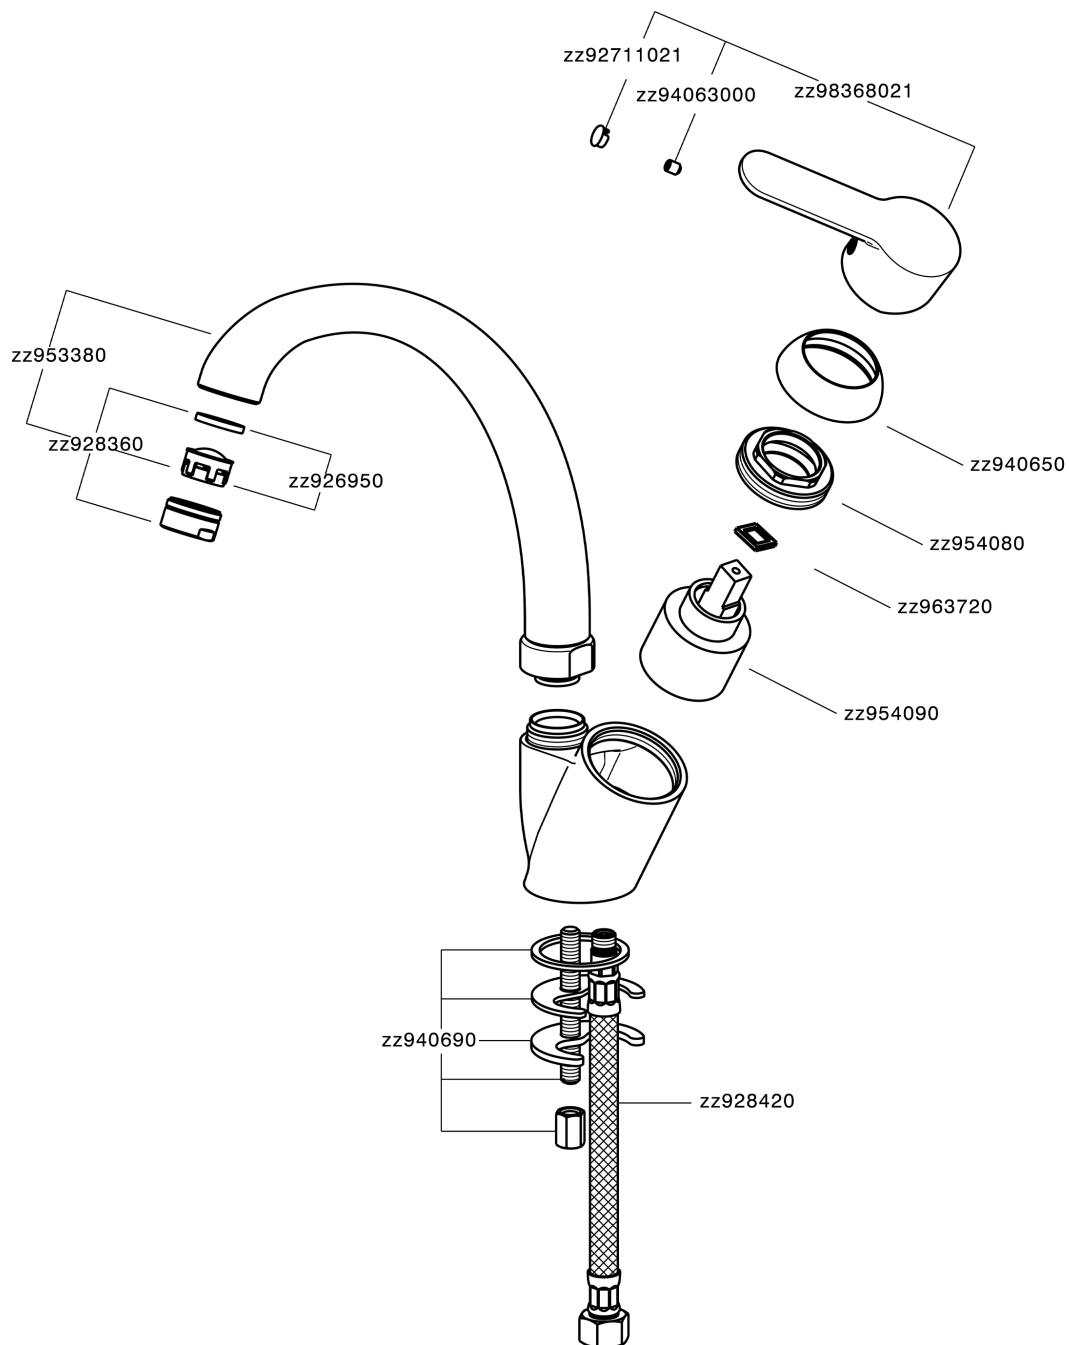

## Single lever sink mixer KITCHEN\_C2000520

MODEL **C2000520**

Single lever sink mixer, swivel spout, G.3/8" stainless steel flexible hoses

AVAILABLE FINISHINGS

CHARACTERISTICS

Cartridge Spare Parts **ZZ95409000**

**35 mm Cartridge**

### EcoStop

EcoStop feature limits water flow to approximately 50% of maximum output with one point of resistance on setting. Push slightly past the middle stop only when full water output is required. This will save water up to 50%.

## Single lever sink mixer KITCHEN\_C2000520

C2000520

<https://en.cisal.it/single-lever-sink-mixer-kitchen-c2000520>

2026-04-06