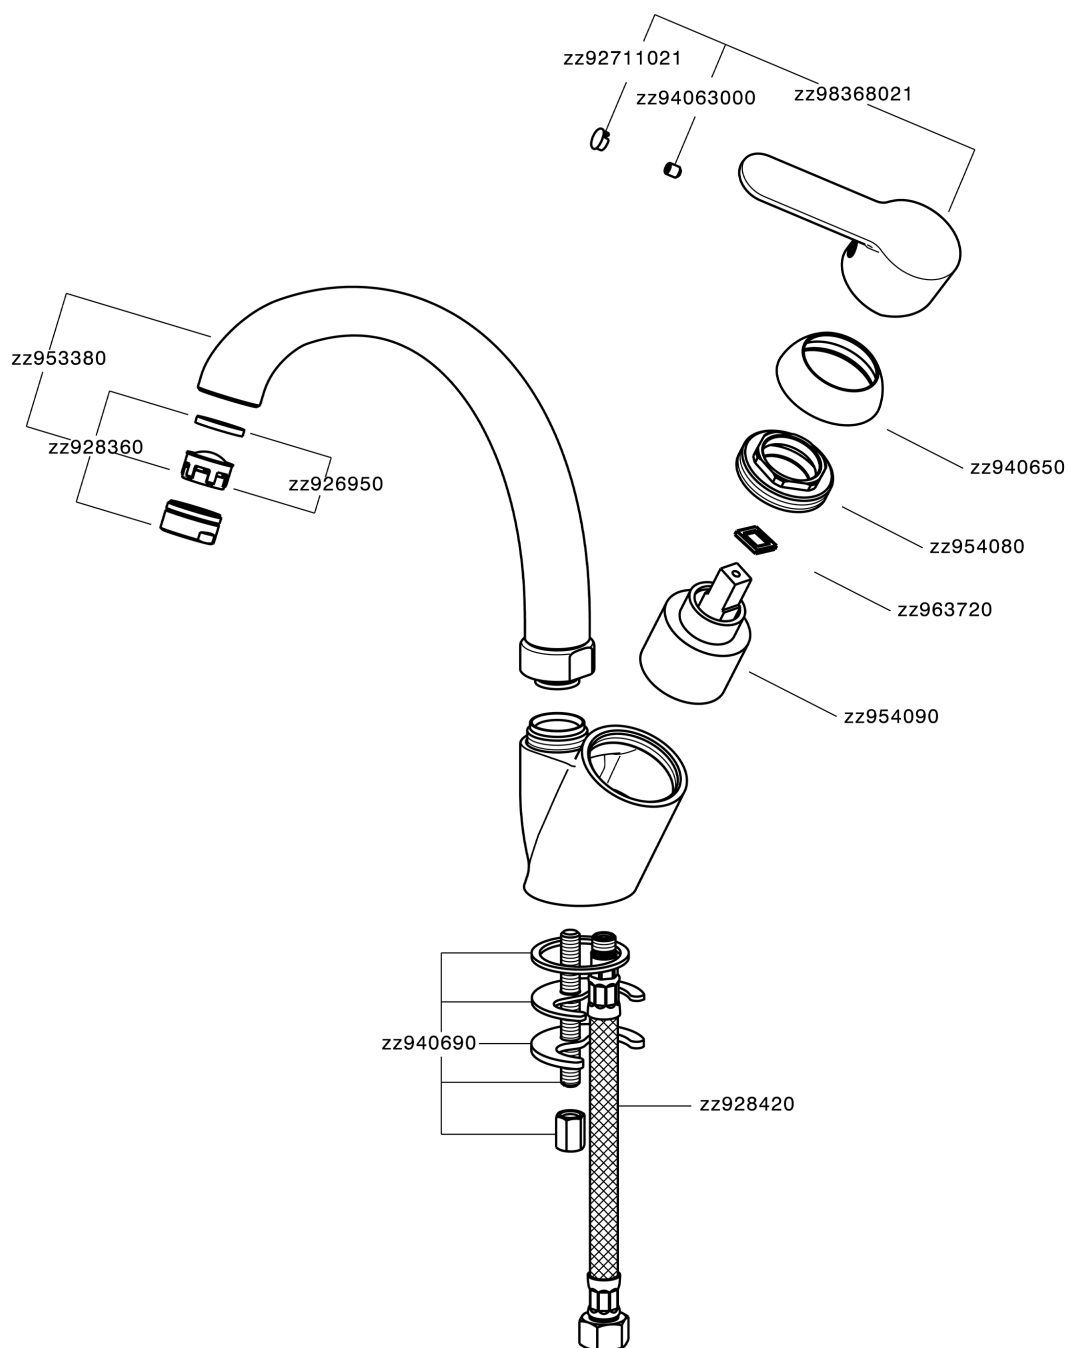

## Single lever sink mixer KITCHEN\_C2000520

MODEL **C2000520**

Single lever sink mixer, swivel spout, G.3/8" stainless steel flexible hoses

AVAILABLE FINISHINGS

**21** 21 Chrome

CHARACTERISTICS

Cartridge Spare Parts **ZZ95409000**

**35 mm Cartridge**

### EcoStop

EcoStop feature limits water flow to approximately 50% of maximum output with one point of resistance on setting. Push slightly past the middle stop only when full water output is required. This will save water up to 50%.

## Single lever sink mixer KITCHEN\_C2000520

C2000520

<https://en.cisal.it/single-lever-sink-mixer-kitchen-c2000520>

2026-05-17