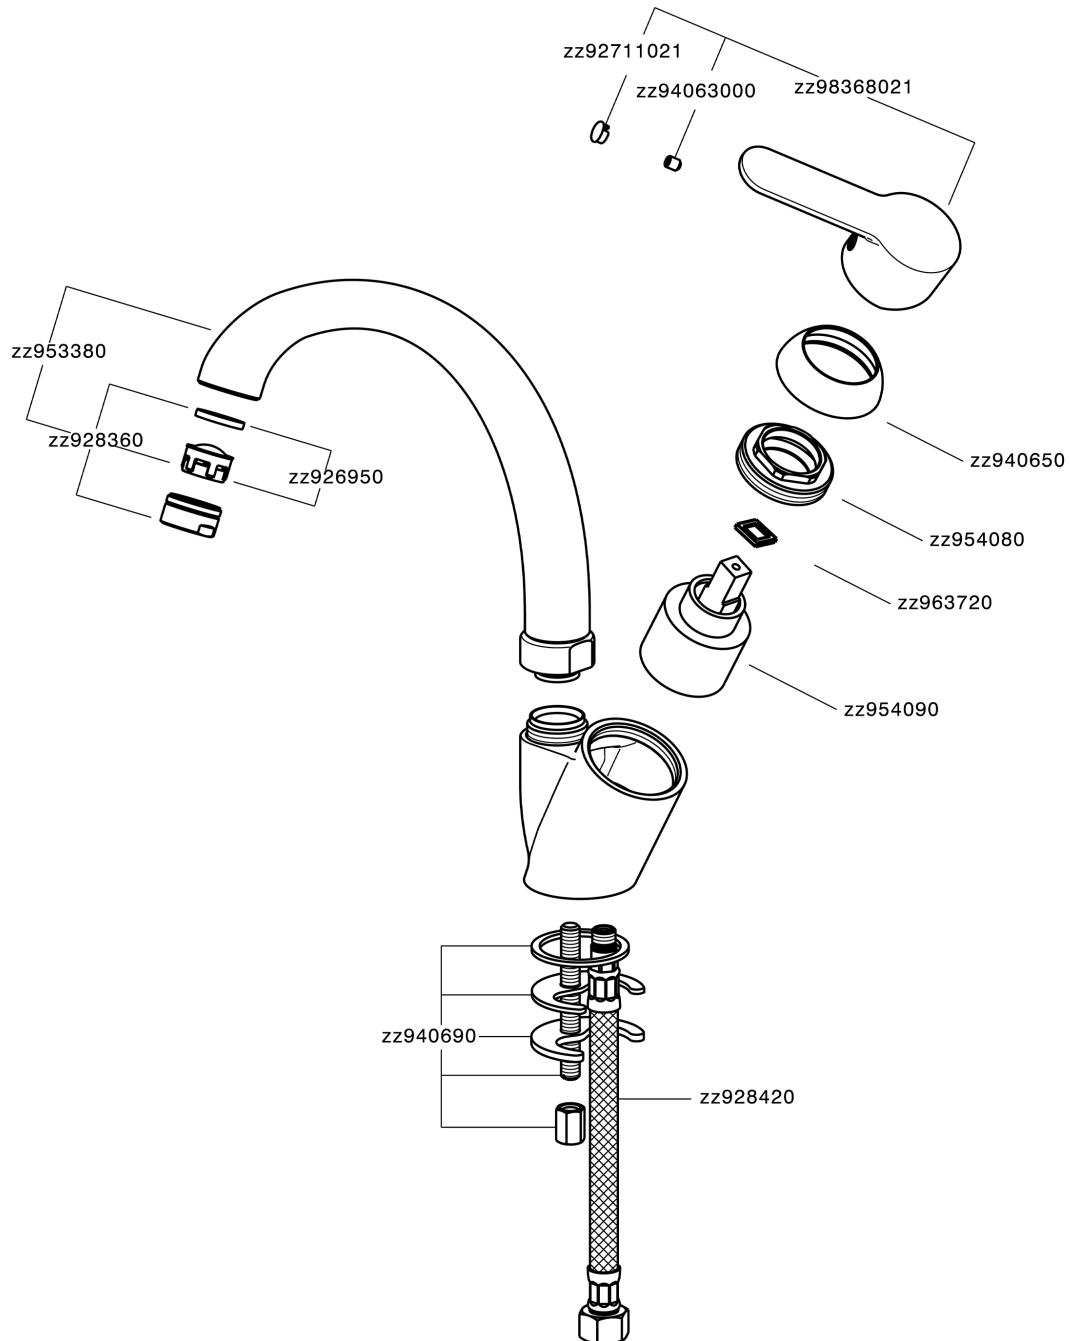

Single lever sink mixer KITCHEN_C2000520

C2000520

<https://en.cisal.it/single-lever-sink-mixer-kitchen-c2000520>

2026-04-06