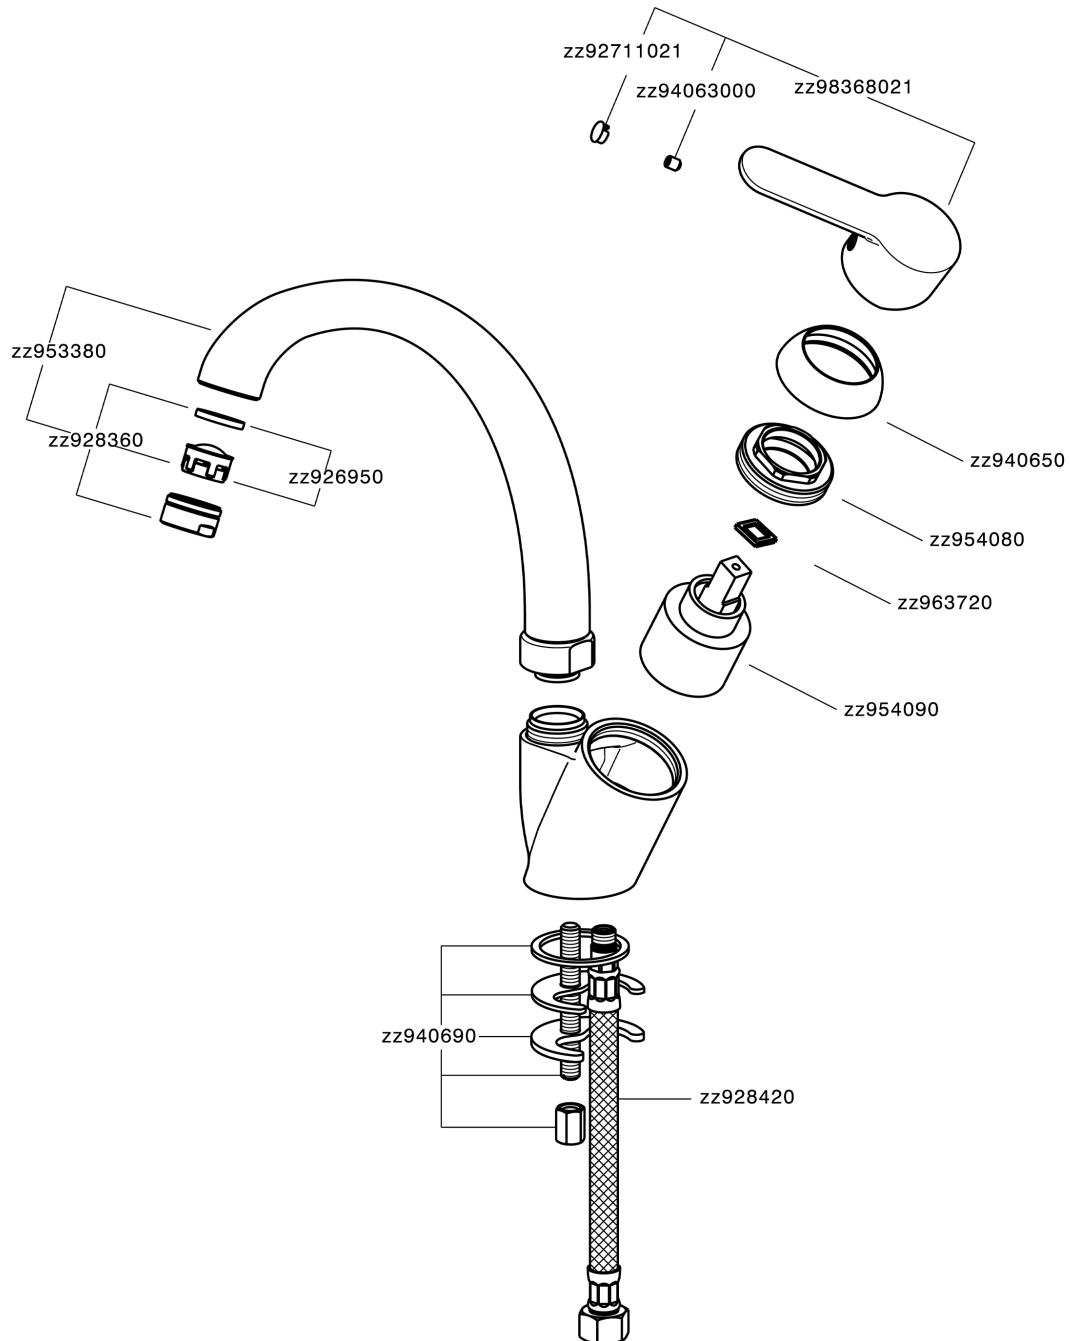

Single lever sink mixer KITCHEN_C2000520

C2000520

<https://en.cisal.it/single-lever-sink-mixer-kitchen-c2000520>

2026-04-26