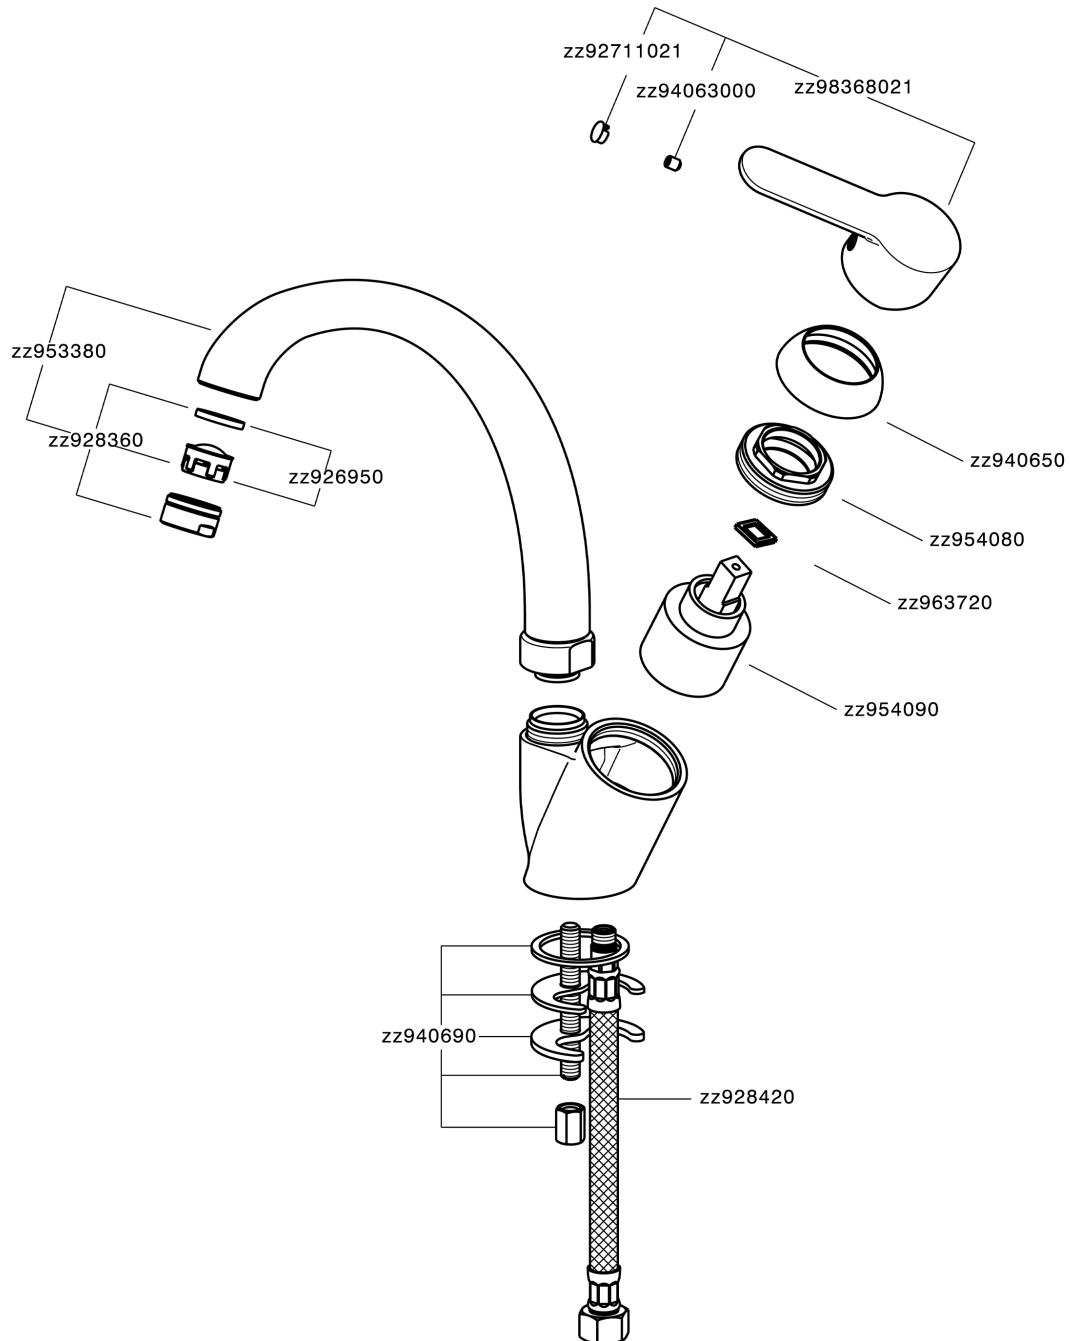

**Single lever sink mixer KITCHEN\_C2000520**

C2000520

<https://en.cisal.it/single-lever-sink-mixer-kitchen-c2000520>

2026-06-13