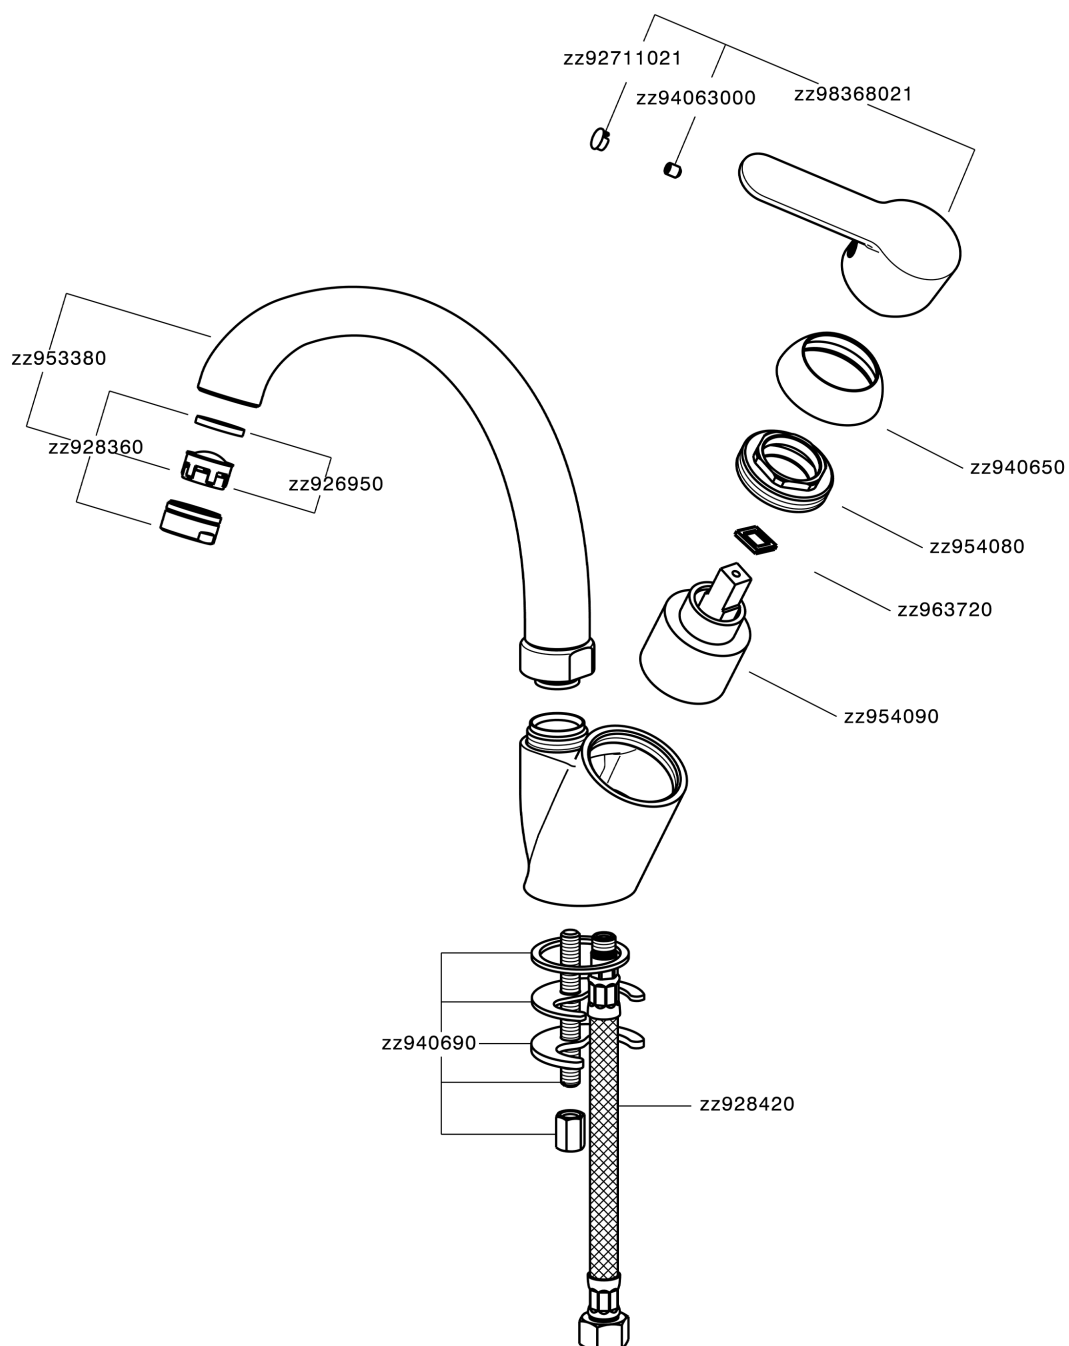

Single lever sink mixer KITCHEN_C2000520

C2000520

<https://en.cisal.it/single-lever-sink-mixer-kitchen-c2000520>

2026-06-10