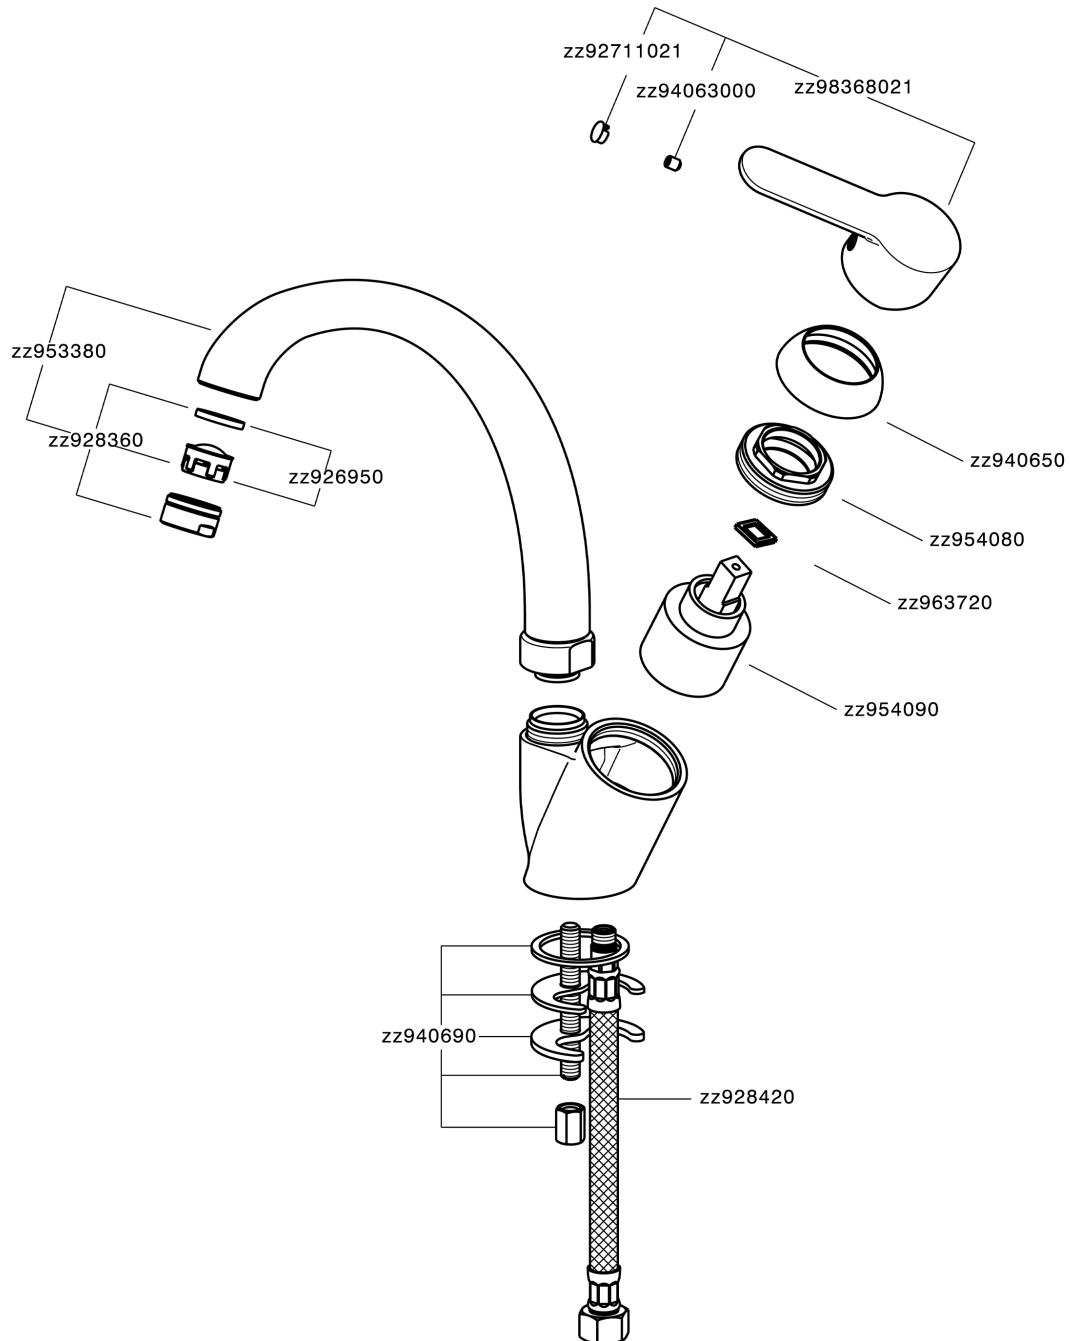

Single lever sink mixer KITCHEN_C2000520

C2000520

<https://en.cisal.it/single-lever-sink-mixer-kitchen-c2000520>

2026-07-03