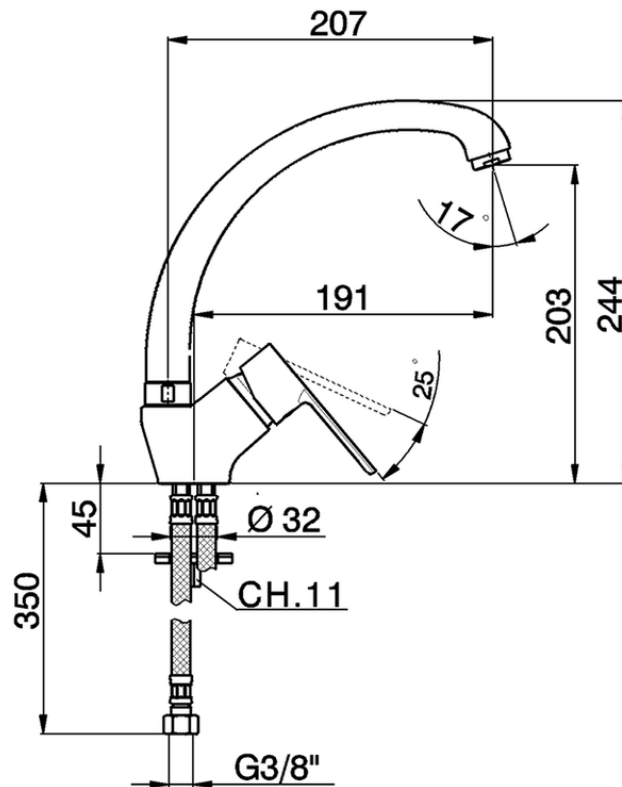

## Single lever sink mixer KITCHEN\_C2000520

C2000520

<https://en.cisal.it/single-lever-sink-mixer-kitchen-c2000520>

2026-04-26