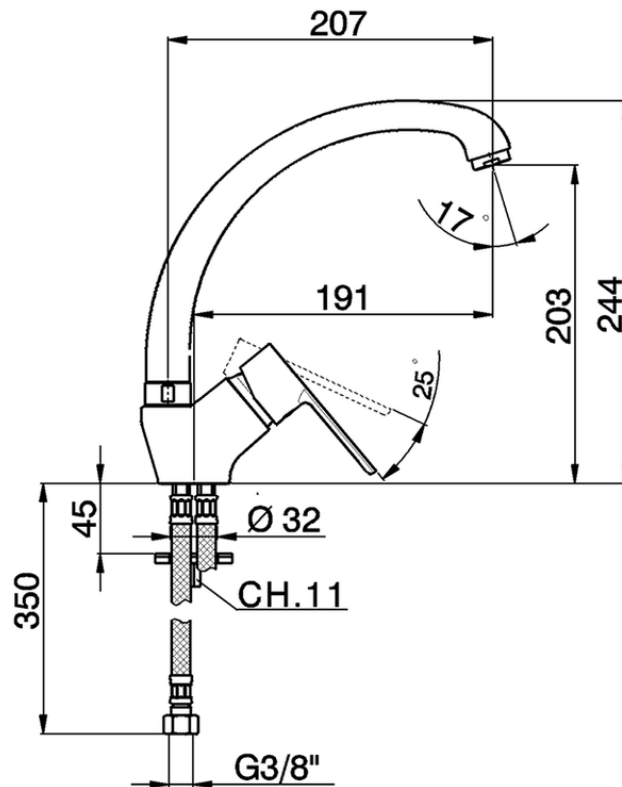

## Single lever sink mixer KITCHEN\_C2000520

C2000520

<https://en.cisal.it/single-lever-sink-mixer-kitchen-c2000520>

2026-06-13