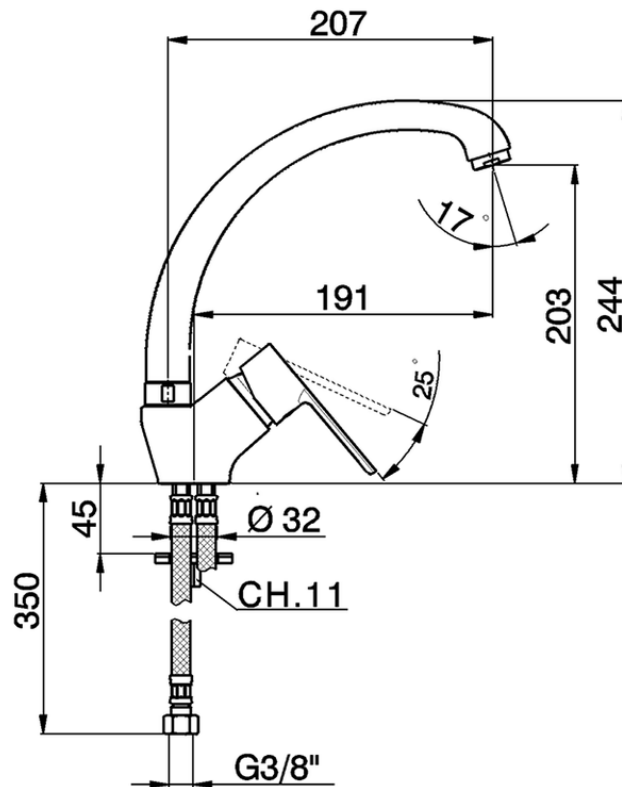

Single lever sink mixer KITCHEN_C2000520

C2000520

<https://en.cisal.it/single-lever-sink-mixer-kitchen-c2000520>

2026-05-17