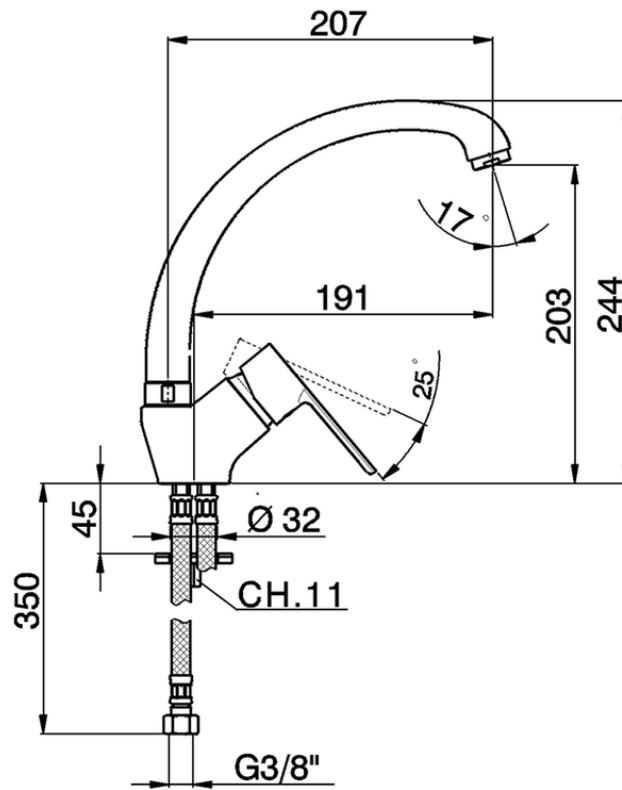

## Single lever sink mixer KITCHEN\_C2000520

C2000520

<https://en.cisal.it/single-lever-sink-mixer-kitchen-c2000520>

2026-04-06