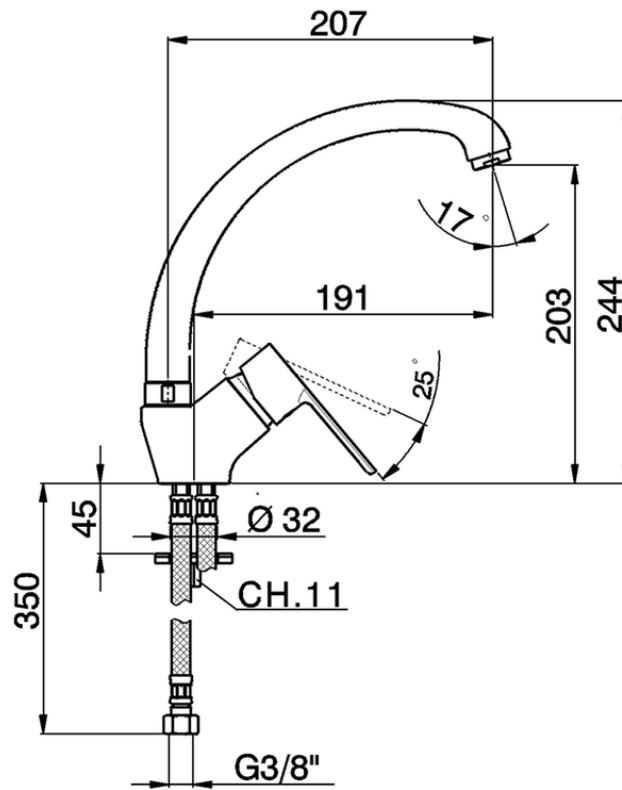

Single lever sink mixer KITCHEN_C2000520

C2000520

<https://en.cisal.it/single-lever-sink-mixer-kitchen-c2000520>

2026-05-17