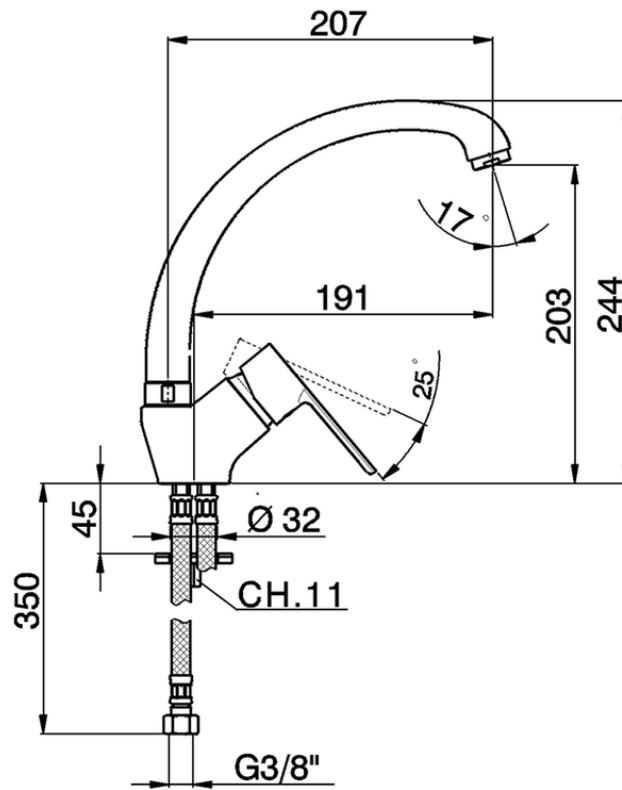

Single lever sink mixer KITCHEN_C2000520

C2000520

<https://en.cisal.it/single-lever-sink-mixer-kitchen-c2000520>

2026-07-03