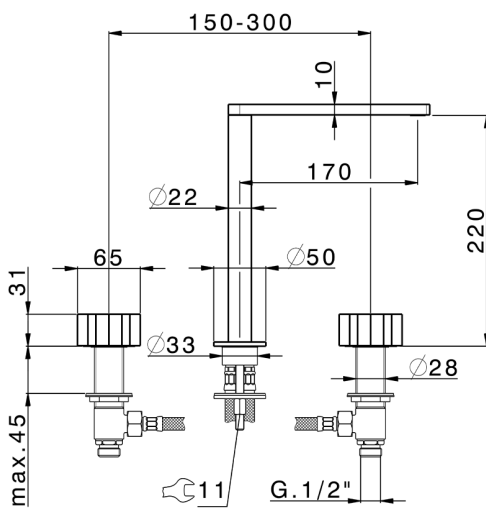

## 3 hole washbasin mixer MARBLE X32\_X6001040

MODEL **X6001040**

3 hole washbasin mixer, without automatic pop up waste, with marble handles, Inox AISI 316L

AVAILABLE FINISHINGS

**5X** 5X Brushed Stainless Steel/Marquina Black Ma

## 3 hole washbasin mixer MARBLE X32\_X6001040

X6001040

<https://en.cisal.it/3-hole-washbasin-mixer-marble-x32-x6001040>

2024-12-22