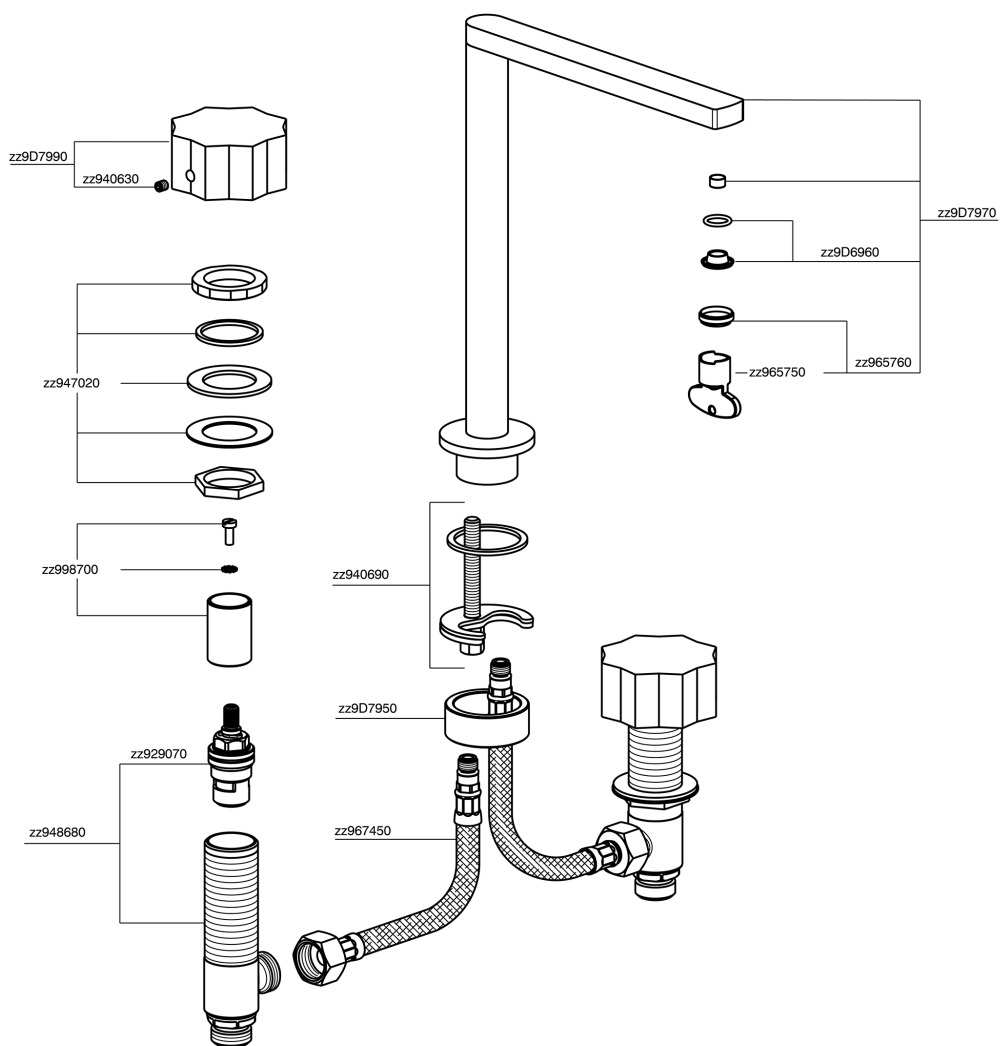

## 3 hole washbasin mixer MARBLE X32\_X6001040

MODEL **X6001040**

3 hole washbasin mixer, without automatic pop up waste, with marble handles, Inox AISI 316L

AVAILABLE FINISHINGS

**5X** 5X Brushed Stainless Steel/Marquina Black Ma

## 3 hole washbasin mixer MARBLE X32\_X6001040

X6001040

<https://en.cisal.it/3-hole-washbasin-mixer-marble-x32-x6001040>

2024-12-22