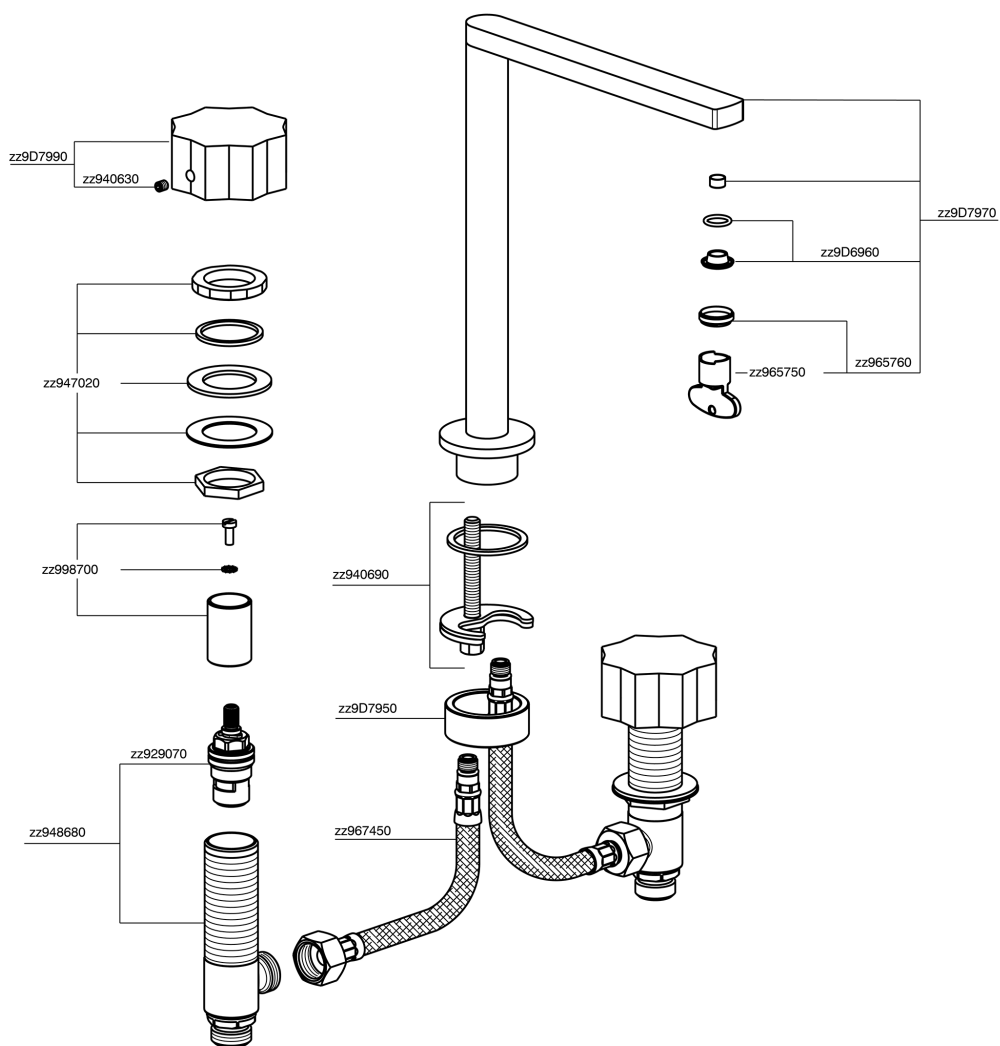

## 3 hole washbasin mixer MARBLE X32\_X6001040

X6001040

<https://en.cisal.it/3-hole-washbasin-mixer-marble-x32-x6001040>

2024-12-22