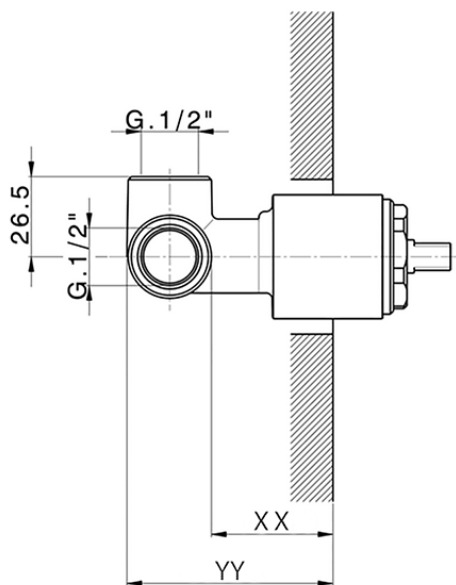

Exposed part for concealed S.L. shower valve NUANCE X32_X1003000

X1003000

<https://en.cisal.it/exposed-part-for-concealed-s-l-shower-valve-nuance-x32-x1003000>

Piastra/Plate/Plaque/Platte/Placa

2-3mm: XX 27-47 YY 54-74

10mm: XX 16-40 YY 43-68

ZA005301

<https://en.cisal.it/concealed-single-lever-shower-mixer-concealed-za005301>

Piastra/Plate/Plaque/Platte/Placa

2-3mm: XX 27-47 YY 54-74

10mm: XX 16-40 YY 43-68

ZA005300

<https://en.cisal.it/concealed-single-lever-shower-mixer-concealed-za005300>