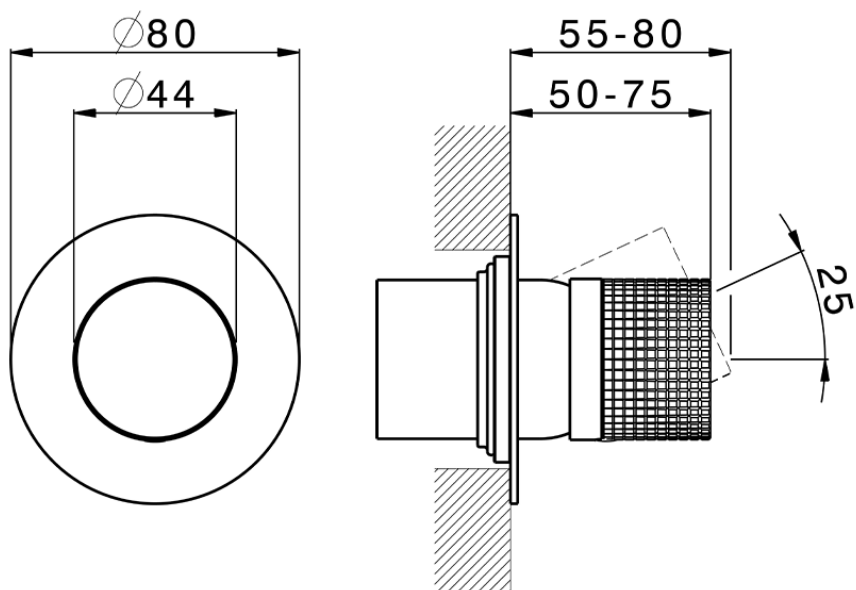

Exposed part for concealed S.L. shower valve NUANCE X32_X1003000

X1003000

<https://en.cisal.it/exposed-part-for-concealed-s-l-shower-valve-nuance-x32-x1003000>

Piastra/Plate/Plaque/Platte/Placa

2-3mm: XX 27-47 YY 54-74

10mm: XX 16-40 YY 43-68

ZA005301

<https://en.cisal.it/concealed-single-lever-shower-mixer-concealed-za005301>

Piastra/Plate/Plaque/Platte/Placa

2-3mm: XX 27-47 YY 54-74

10mm: XX 16-40 YY 43-68

ZA005300

<https://en.cisal.it/concealed-single-lever-shower-mixer-concealed-za005300>