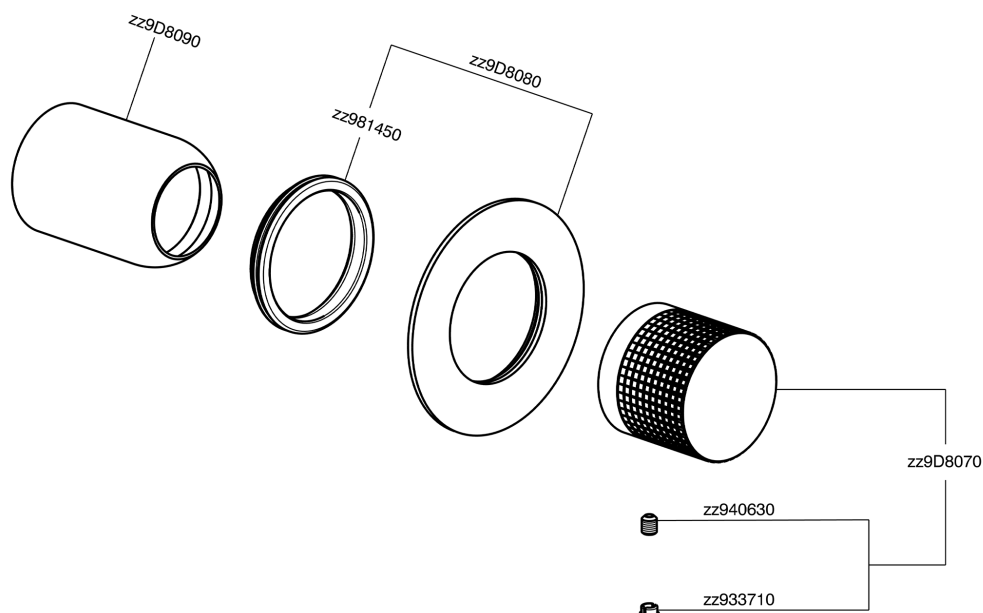

## Exposed part for concealed S.L. shower valve NUANCE X32\_X1003000

X1003000

<https://en.cisal.it/exposed-part-for-concealed-s-l-shower-valve-nuance-x32-x1003000>

## Concealed single lever shower mixer CONCEALED\_ZA005301

ZA005301

<https://en.cisal.it/concealed-single-lever-shower-mixer-concealed-za005301>

## Concealed single lever shower mixer CONCEALED\_ZA005300

ZA005300

<https://en.cisal.it/concealed-single-lever-shower-mixer-concealed-za005300>

2026-04-06