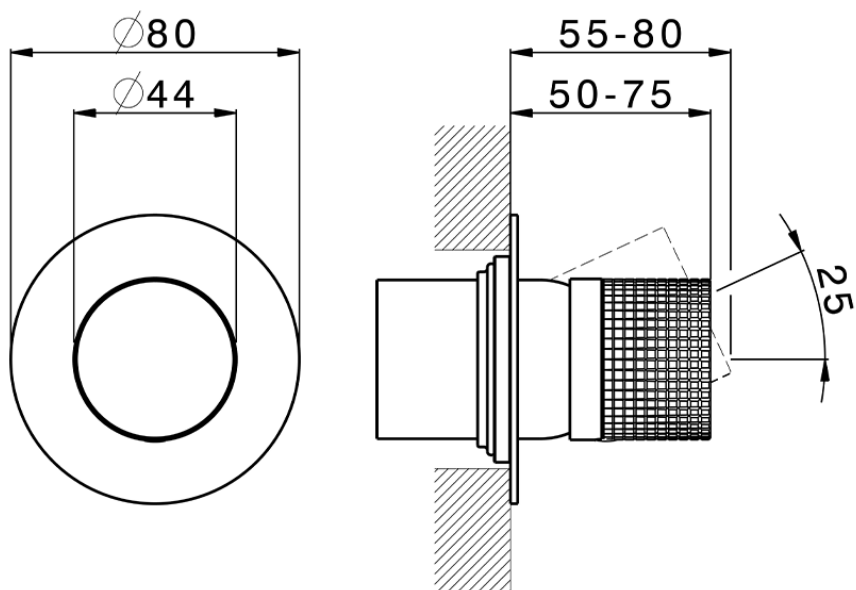

## Exposed part for concealed S.L. shower valve NUANCE X32\_X1003000

X1003000

<https://en.cisal.it/exposed-part-for-concealed-s-l-shower-valve-nuance-x32-x1003000>

Piastra/Plate/Plaque/Platte/Placa

2-3mm: XX 27-47 YY 54-74

10mm: XX 16-40 YY 43-68

ZA005301

<https://en.cisal.it/concealed-single-lever-shower-mixer-concealed-za005301>

Piastra/Plate/Plaque/Platte/Placa

2-3mm: XX 27-47 YY 54-74

10mm: XX 16-40 YY 43-68

ZA005300

<https://en.cisal.it/concealed-single-lever-shower-mixer-concealed-za005300>