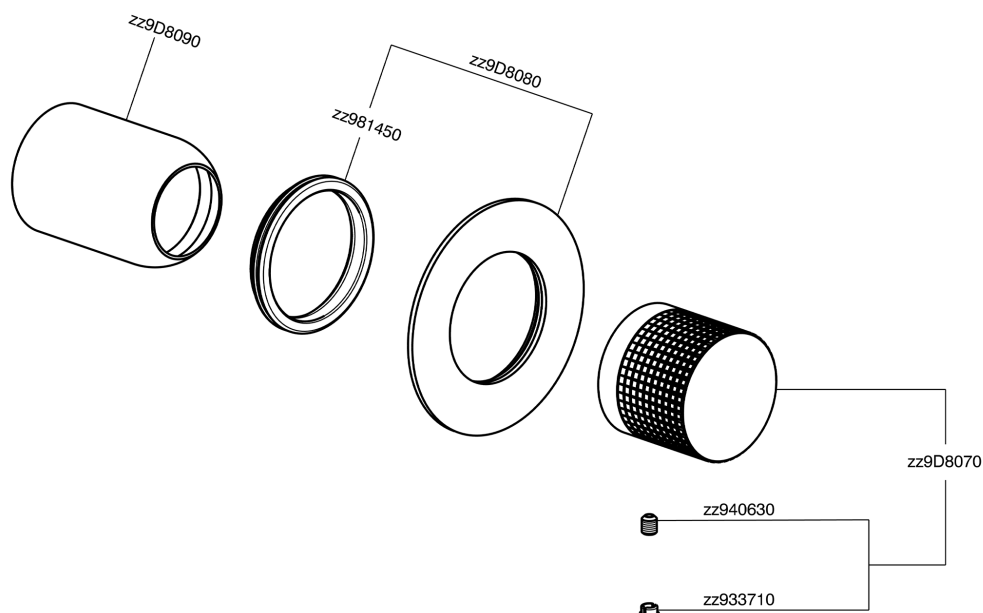

Exposed part for concealed S.L. shower valve NUANCE X32_X1003000

X1003000

<https://en.cisal.it/exposed-part-for-concealed-s-l-shower-valve-nuance-x32-x1003000>

Concealed single lever shower mixer CONCEALED_ZA005301

ZA005301

<https://en.cisal.it/concealed-single-lever-shower-mixer-concealed-za005301>

Concealed single lever shower mixer CONCEALED_ZA005300

ZA005300

<https://en.cisal.it/concealed-single-lever-shower-mixer-concealed-za005300>