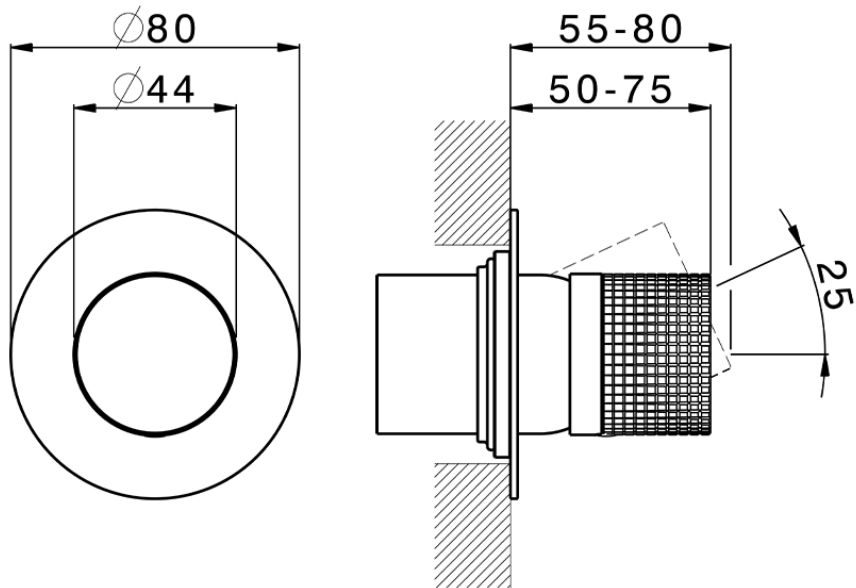

Exposed part for concealed S.L. shower valve NUANCE X32_X1003000

X1003000

<https://en.cisal.it/exposed-part-for-concealed-s-l-shower-valve-nuance-x32-x1003000>

Piastra/Plate/Plaque/Platte/Placa

2-3mm: XX 27-47 YY 54-74

10mm: XX 16-40 YY 43-68

ZA005301

<https://en.cisal.it/concealed-single-lever-shower-mixer-concealed-za005301>

Piastra/Plate/Plaque/Platte/Placa

2-3mm: XX 27-47 YY 54-74

10mm: XX 16-40 YY 43-68

ZA005300

<https://en.cisal.it/concealed-single-lever-shower-mixer-concealed-za005300>