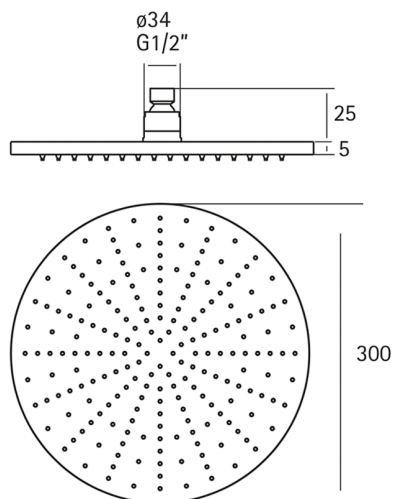

Showerhead XION_DS016420

MODEL **DS016420**

Showerhead, 300 mm Round 5 mm thick, stainless steel made, INOX AISI 316L

AVAILABLE FINISHINGS

D1 D1 Brushed Inox

CHARACTERISTICS

2026-04-24