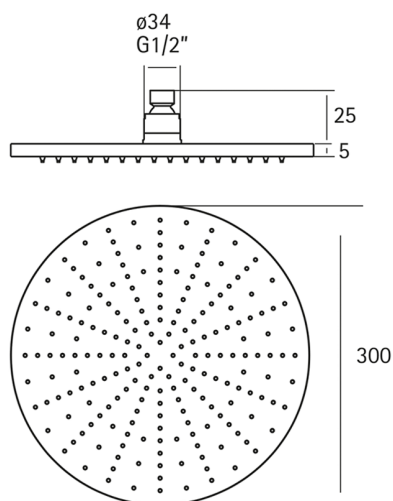

Showerhead XION_DS016420

MODEL **DS016420**

Showerhead, 300 mm Round 5 mm thick, stainless steel made, INOX AISI 316L

AVAILABLE FINISHINGS

D1 D1 Brushed Inox

CHARACTERISTICS

2026-04-28