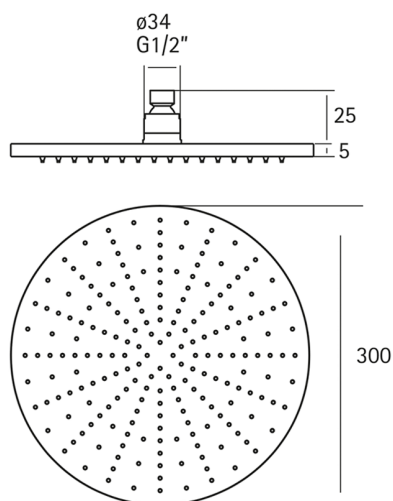

Showerhead XION_DS016420

MODEL **DS016420**

Showerhead, 300 mm Round 5 mm thick, stainless steel made, INOX AISI 316L

AVAILABLE FINISHINGS

D1 D1 Brushed Inox

CHARACTERISTICS

2026-04-04