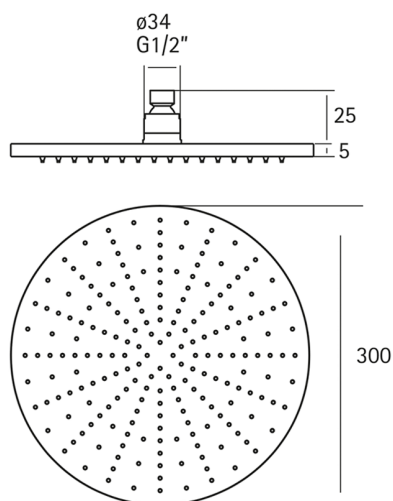

Showerhead XION_DS016420

MODEL **DS016420**

Showerhead, 300 mm Round 5 mm thick, stainless steel made, INOX AISI 316L

AVAILABLE FINISHINGS

D1 D1 Brushed Inox

CHARACTERISTICS

2026-06-04