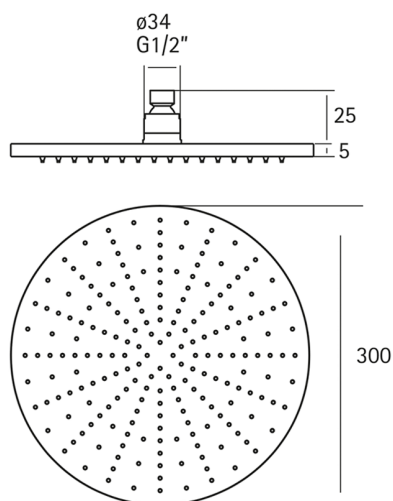

Showerhead XION_DS016420

MODEL **DS016420**

Showerhead, 300 mm Round 5 mm thick, stainless steel made, INOX AISI 316L

AVAILABLE FINISHINGS

D1 D1 Brushed Inox

CHARACTERISTICS

2026-06-25