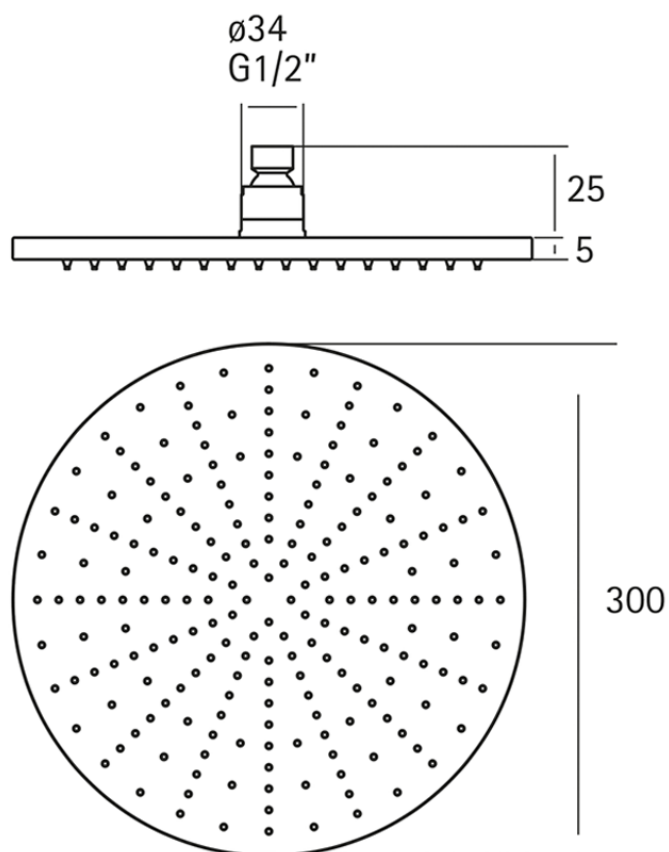

Showerhead XION_DS016420

DS016420

<https://en.cisal.it/showerhead-xion-ds016420>

2026-05-15