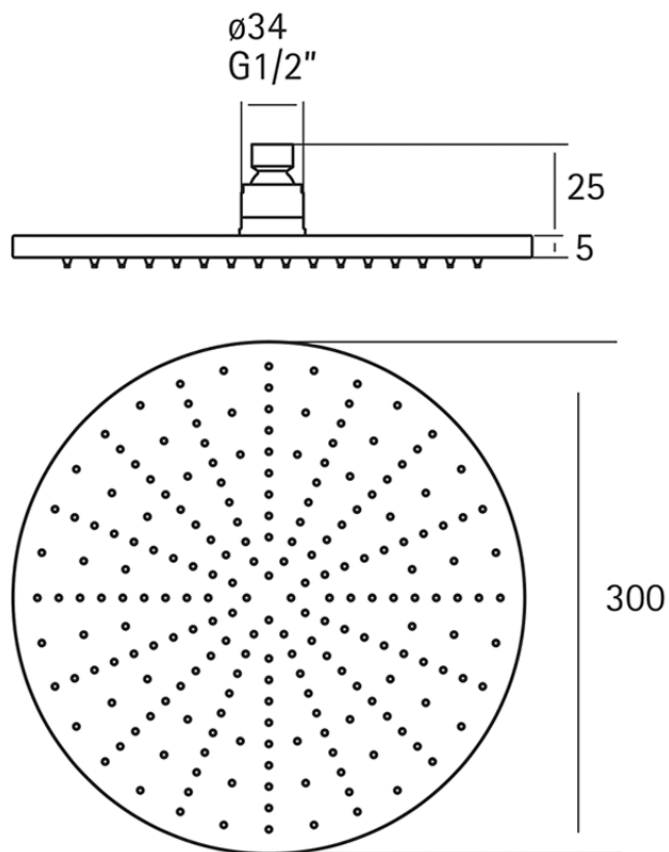

**Showerhead XION\_DS016420**

DS016420

<https://en.cisal.it/showerhead-xion-ds016420>

2026-06-25