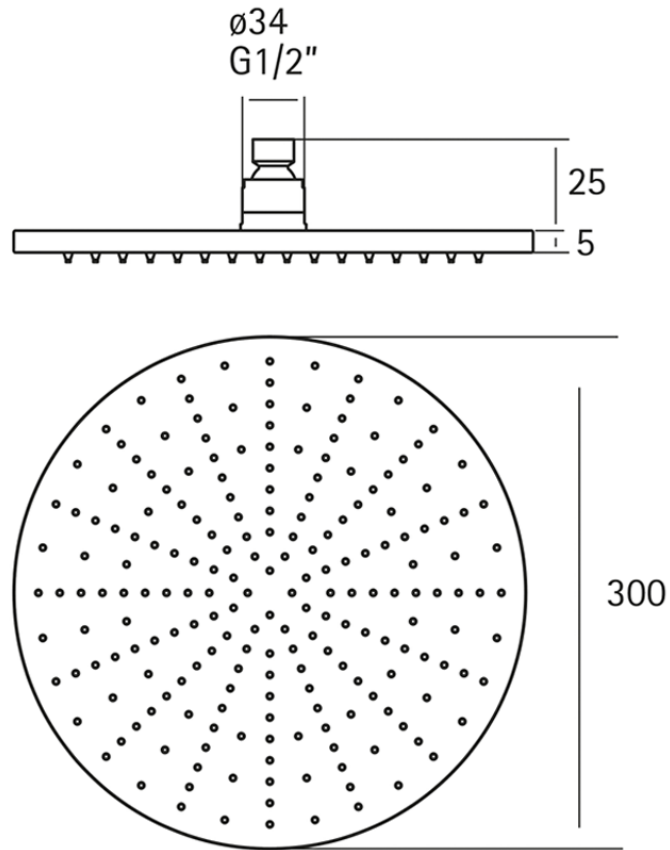

Showerhead XION_DS016420

DS016420

<https://en.cisal.it/showerhead-xion-ds016420>

2026-04-04