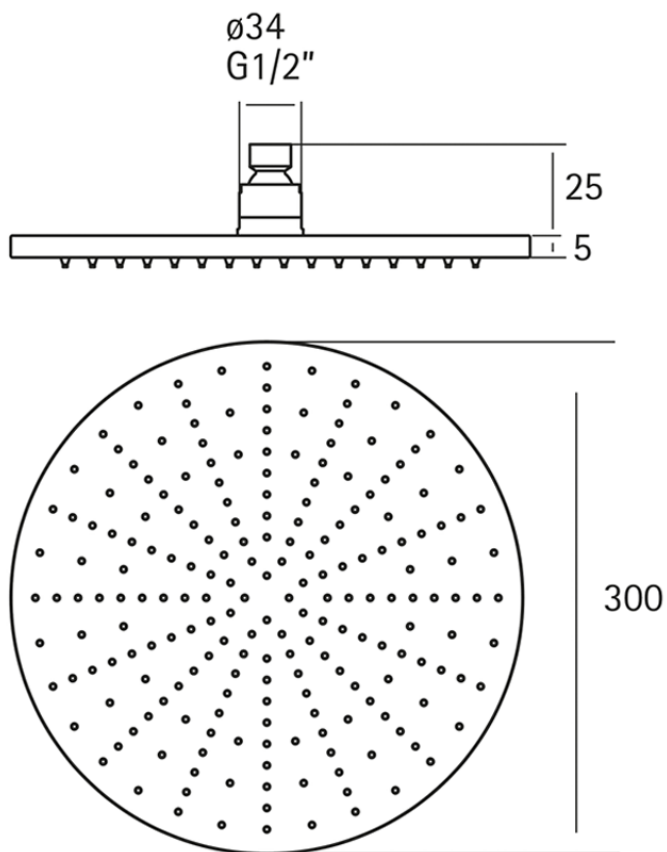

Showerhead XION_DS016420

DS016420

<https://en.cisal.it/showerhead-xion-ds016420>

2026-06-04