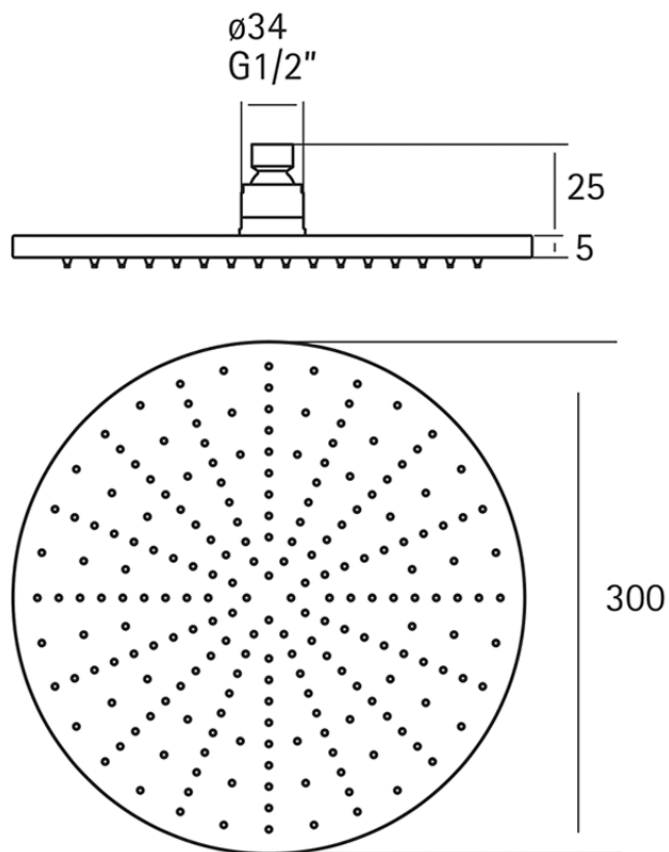

**Showerhead XION\_DS016420**

DS016420

<https://en.cisal.it/showerhead-xion-ds016420>

2026-04-24