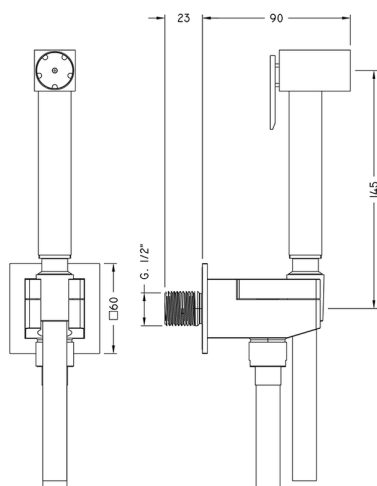

Toilet-jet handshower set HYGENIC SHOWERS_CU007930

MODEL **CU007930**

Toilet-jet handshower set, square wall bracket, single water opening, Brass Toilet-jet handshower, 120 cm PVC flexible hose

AVAILABLE FINISHINGS

CHARACTERISTICS

Toilet-jet handshower

Toilet-jet Handshower

Shut-off Hand shower, for sanitary cleaning.

2026-06-13