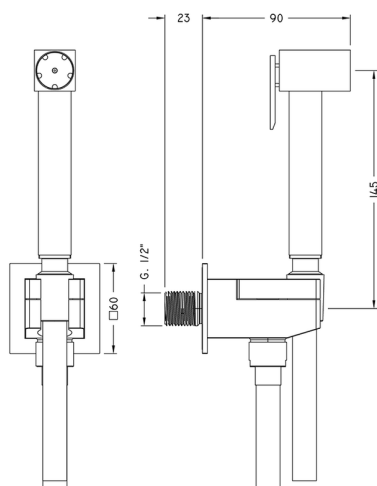

## Toilet-jet handshower set HYGENIC SHOWERS\_CU007930

MODEL **CU007930**

Toilet-jet handshower set, square wall bracket, single water opening, Brass Toilet-jet handshower, 120 cm PVC flexible hose

AVAILABLE FINISHINGS

CHARACTERISTICS

**Toilet-jet handshower**