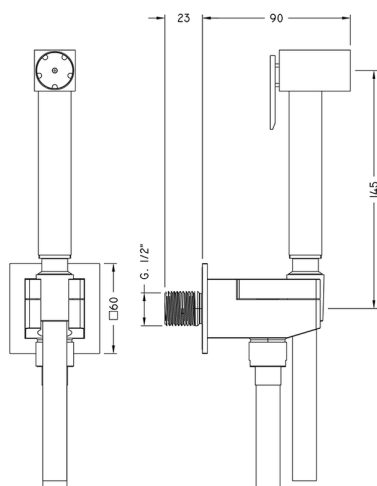

Toilet-jet handshower set HYGENIC SHOWERS_CU007930

MODEL **CU007930**

Toilet-jet handshower set, square wall bracket, single water opening, Brass Toilet-jet handshower, 120 cm PVC flexible hose

AVAILABLE FINISHINGS

CHARACTERISTICS

Toilet-jet handshower

Toilet-jet Handshower

Shut-off Hand shower, for sanitary cleaning.

2026-06-14