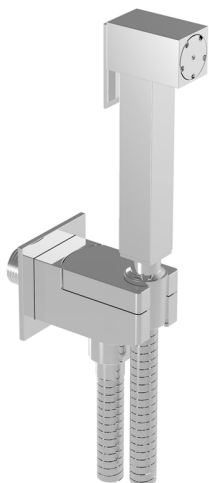

Toilet-jet handshower set HYGENIC SHOWERS_CU007930

MODEL **CU007930**

Toilet-jet handshower set, square wall bracket, single water opening, Brass Toilet-jet handshower, 120 cm PVC flexible hose

AVAILABLE FINISHINGS

CHARACTERISTICS

Toilet-jet handshower

Toilet-jet Handshower

Shut-off Hand shower, for sanitary cleaning.

2026-06-14