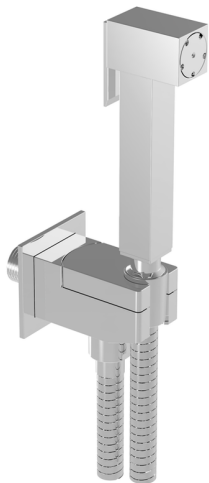

Toilet-jet handshower set HYGENIC SHOWERS_CU007930

MODEL **CU007930**

Toilet-jet handshower set, square wall bracket, single water opening, Brass Toilet-jet handshower, 120 cm PVC flexible hose

AVAILABLE FINISHINGS

CHARACTERISTICS

Toilet-jet handshower

Toilet-jet Handshower

Shut-off Hand shower, for sanitary cleaning.

2026-06-13