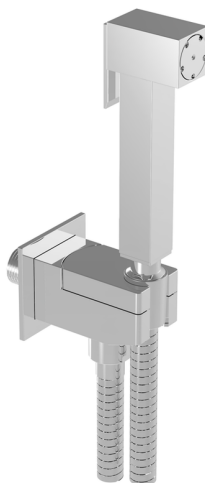

## Toilet-jet handshower set HYGENIC SHOWERS\_CU007930

MODEL **CU007930**

Toilet-jet handshower set, square wall bracket, single water opening, Brass Toilet-jet handshower, 120 cm PVC flexible hose

AVAILABLE FINISHINGS

CHARACTERISTICS

**Toilet-jet handshower**

### Toilet-jet Handshower

Shut-off Hand shower, for sanitary cleaning.

2026-04-08