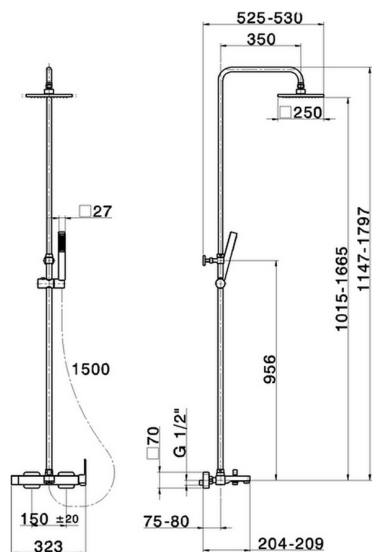

3-functions single lever bath set SHOWER COLUMNS_RR004121

MODEL **RR004121**

3-functions single lever bath set, 2 outlet diverter, adjustable riser column, sliding shower bracket, ABS 27x27mm one spray minimalist square handshower, 250x250 mm Brass square showerhead 8 mm thick, 150 cm smooth SILVERFLEX Flexible Hose

AVAILABLE FINISHINGS

CHARACTERISTICS

Cartridge Spare Parts **ZZ95409000**

35 mm Cartridge

EcoStop

EcoStop feature limits water flow to approximately 50% of maximum output with one point of resistance on setting. Push slightly past the middle stop only when full water output is required. This will save water up to 50%.