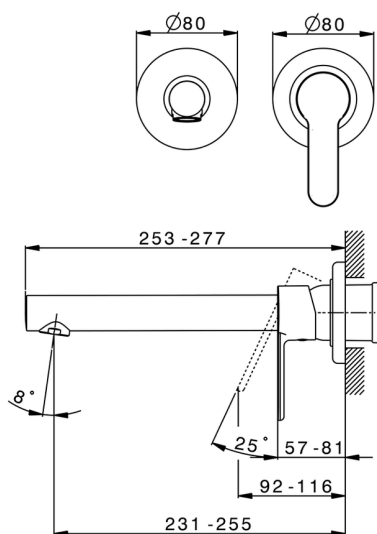

Exposed part for single lever washbasin valve TENDER_C2005512

MODEL **C2005512**

Exposed part for single lever washbasin valve, without concealed part, spout L.250 mm, for item Easy-Box ZA002450-ZA025510

AVAILABLE FINISHINGS

CHARACTERISTICS

Installation **Concealed**

Required concealed parts **ZA002450**

Exposed part for single lever washbasin valve TENDER_C2005512

C2005512

<https://en.cisal.it/exposed-part-for-single-lever-washbasin-valve-tender-c2005512>