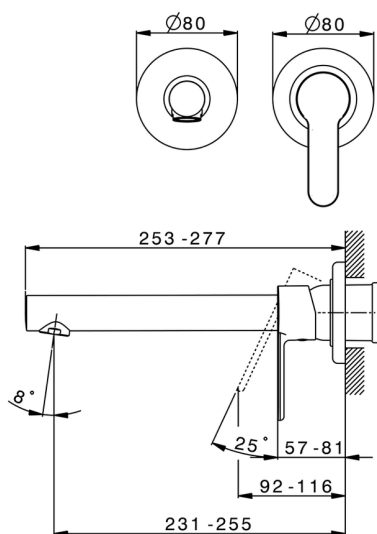

## Exposed part for single lever washbasin valve TENDER\_C2005512

MODEL **C2005512**

Exposed part for single lever washbasin valve, without concealed part, spout L.250 mm, for item Easy-Box ZA002450-ZA025510

## Exposed part for single lever washbasin valve TENDER\_C2005512

C2005512

<https://en.cisal.it/exposed-part-for-single-lever-washbasin-valve-tender-c2005512>

2026-04-30