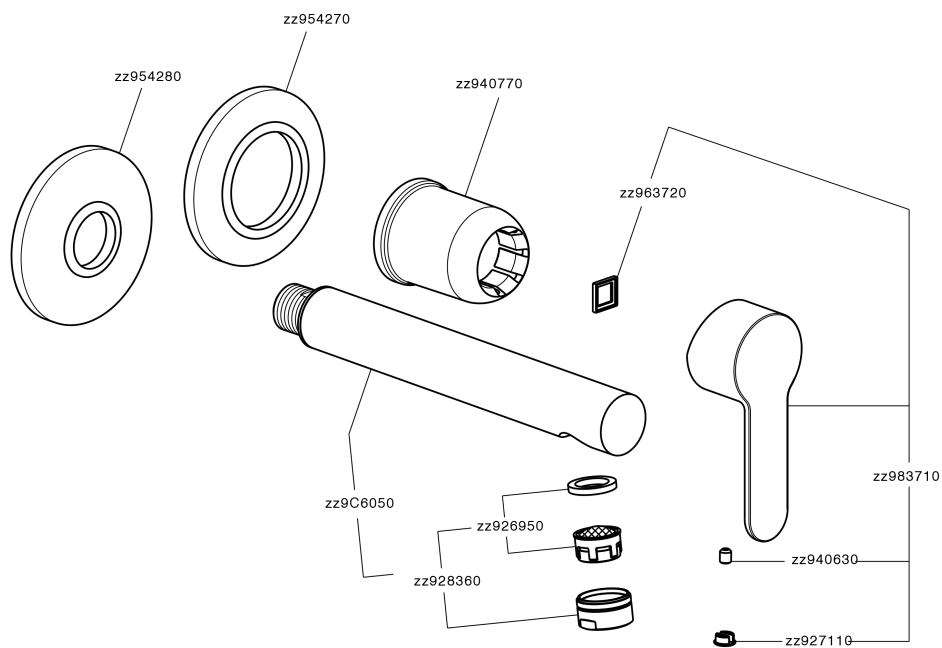

## Exposed part for single lever washbasin valve TENDER\_C2005512

MODEL **C2005512**

Exposed part for single lever washbasin valve, without concealed part, spout L.250 mm, for item Easy-Box ZA002450-ZA025510

AVAILABLE FINISHINGS

CHARACTERISTICS

Installation **Concealed**

Required concealed parts **ZA002450**

## Exposed part for single lever washbasin valve TENDER\_C2005512

C2005512

<https://en.cisal.it/exposed-part-for-single-lever-washbasin-valve-tender-c2005512>

2026-04-30