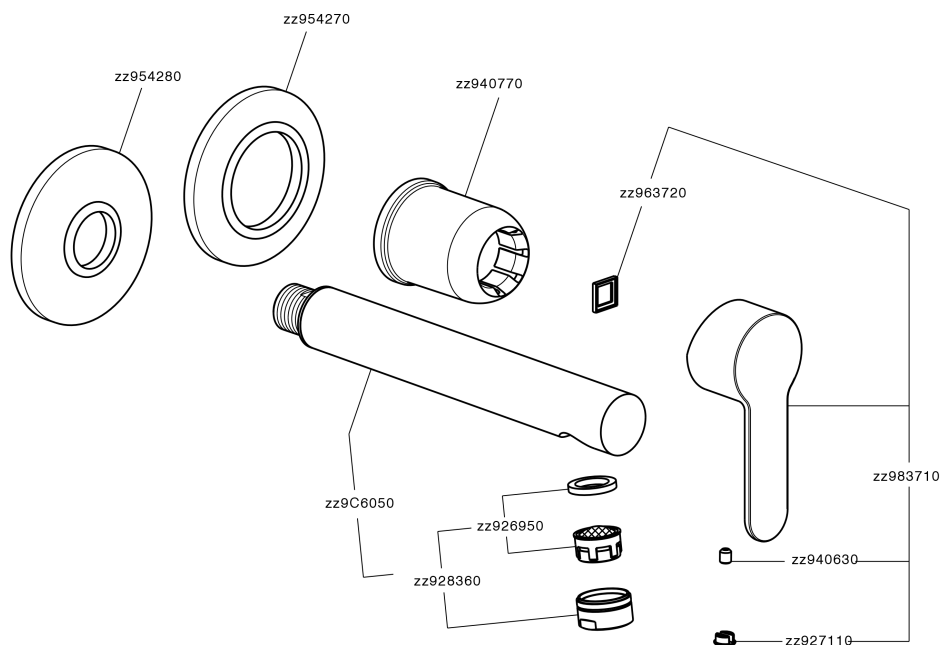

Exposed part for single lever washbasin valve TENDER_C2005512

MODEL **C2005512**

Exposed part for single lever washbasin valve, without concealed part, spout L.250 mm, for item Easy-Box ZA002450-ZA025510

AVAILABLE FINISHINGS

CHARACTERISTICS

Installation **Concealed**

Required concealed parts **ZA002450**

Exposed part for single lever washbasin valve TENDER_C2005512

C2005512

<https://en.cisal.it/exposed-part-for-single-lever-washbasin-valve-tender-c2005512>