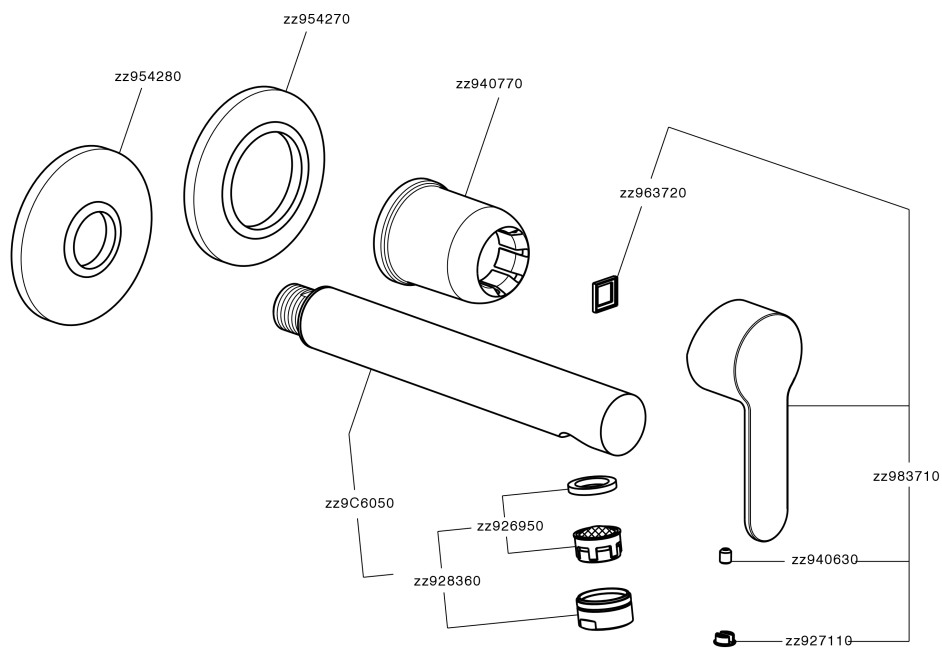

Exposed part for single lever washbasin valve TENDER_C2005512

MODEL **C2005512**

Exposed part for single lever washbasin valve, without concealed part, spout L.250 mm, for item Easy-Box ZA002450-ZA025510

AVAILABLE FINISHINGS

CHARACTERISTICS

Installation **Concealed**

Required concealed parts **ZA002450**

Exposed part for single lever washbasin valve TENDER_C2005512

C2005512

<https://en.cisal.it/exposed-part-for-single-lever-washbasin-valve-tender-c2005512>