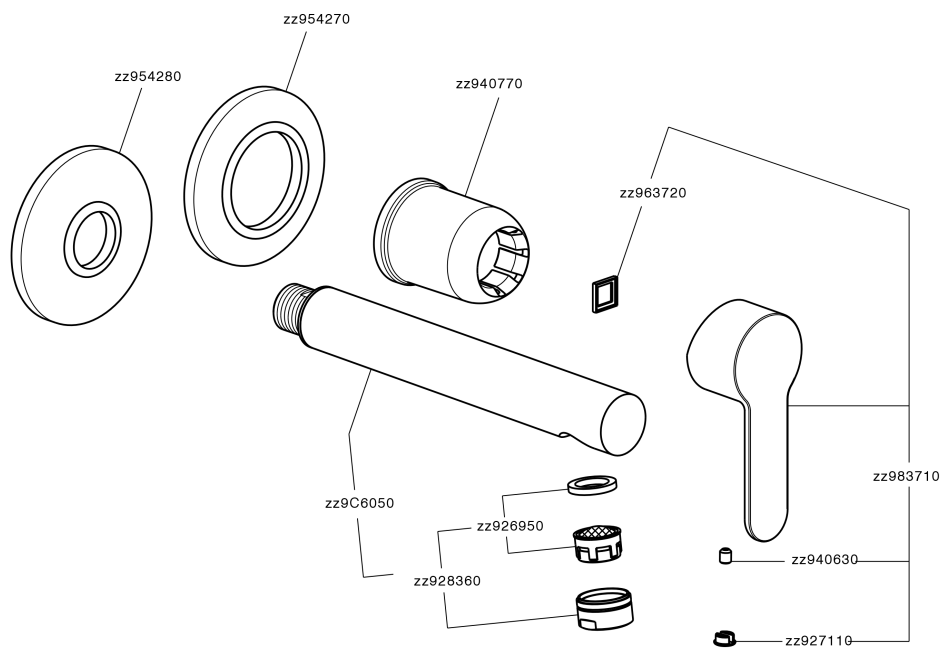

## Exposed part for single lever washbasin valve TENDER\_C2005512

C2005512

<https://en.cisal.it/exposed-part-for-single-lever-washbasin-valve-tender-c2005512>

2026-05-20