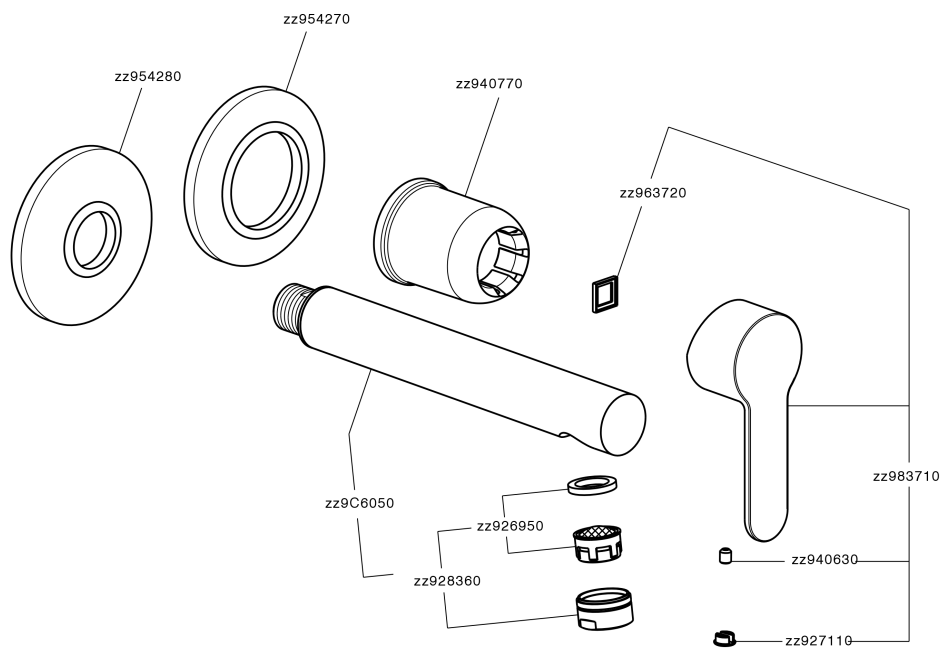

## Exposed part for single lever washbasin valve TENDER\_C2005512

C2005512

<https://en.cisal.it/exposed-part-for-single-lever-washbasin-valve-tender-c2005512>

2026-04-29