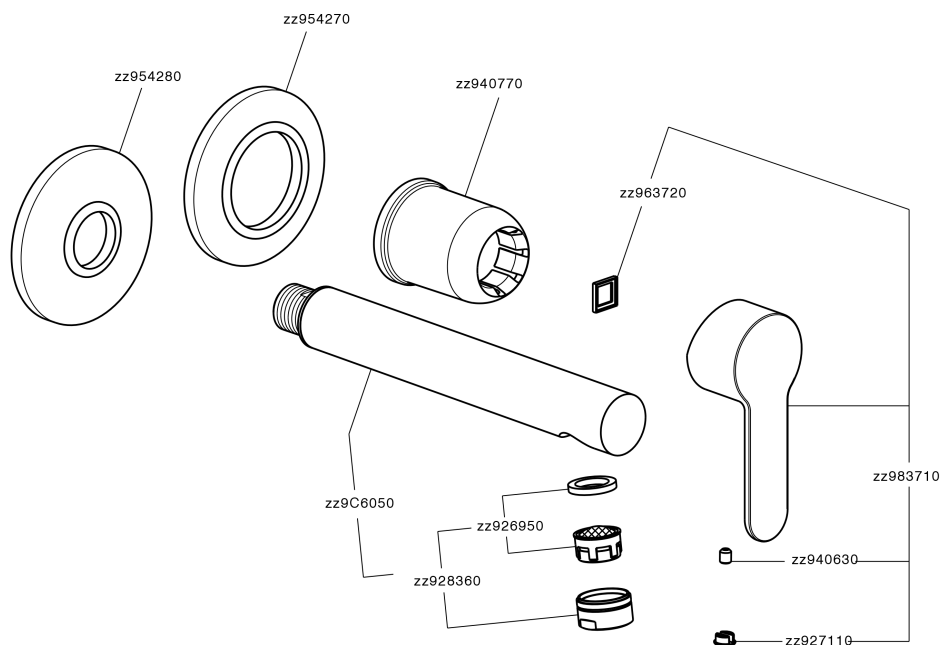

Exposed part for single lever washbasin valve TENDER_C2005512

C2005512

<https://en.cisal.it/exposed-part-for-single-lever-washbasin-valve-tender-c2005512>

2026-06-13