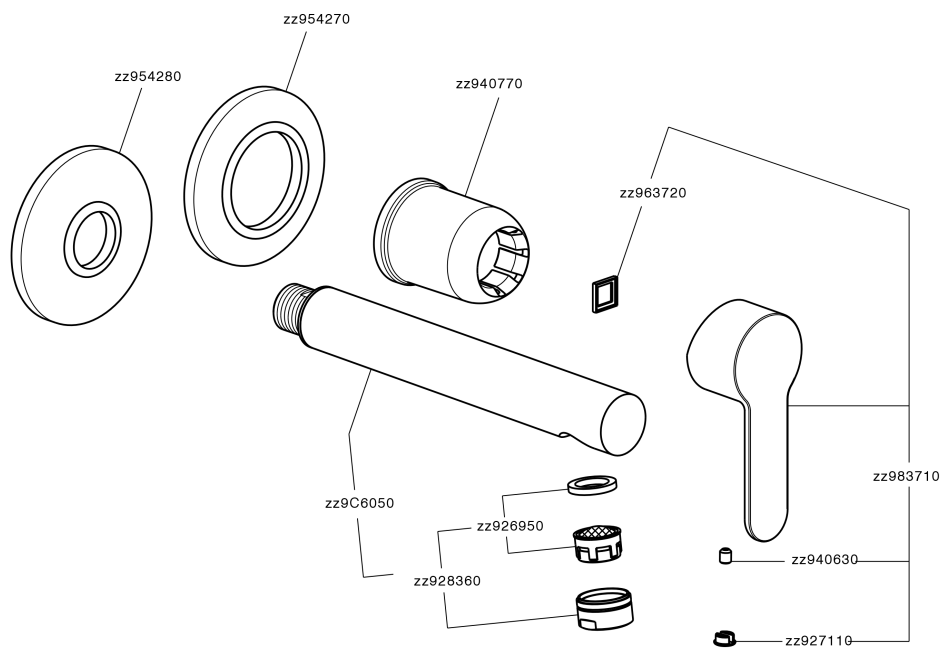

Exposed part for single lever washbasin valve TENDER_C2005512

C2005512

<https://en.cisal.it/exposed-part-for-single-lever-washbasin-valve-tender-c2005512>

2026-04-06