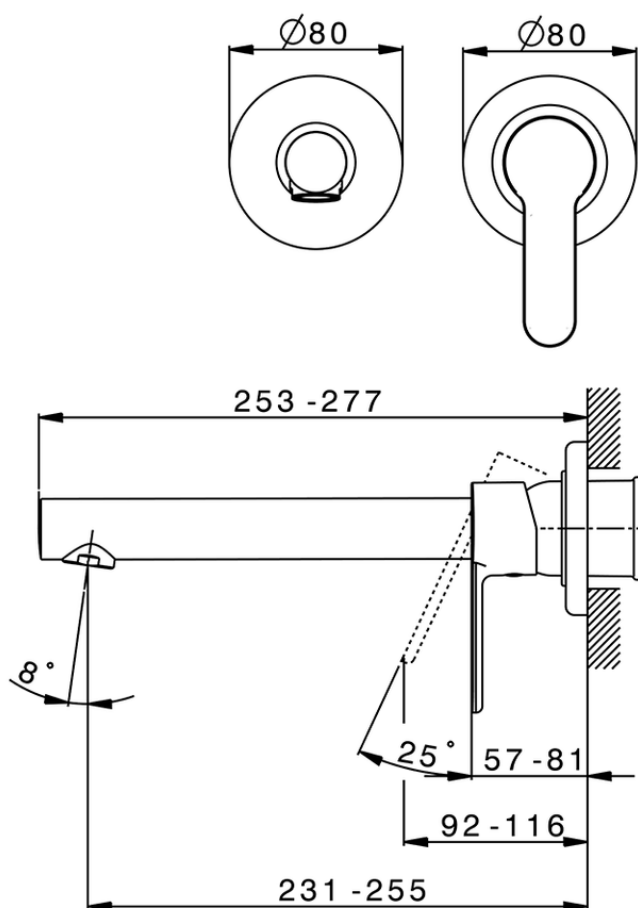

Exposed part for single lever washbasin valve TENDER_C2005512

C2005512

<https://en.cisal.it/exposed-part-for-single-lever-washbasin-valve-tender-c2005512>

2026-04-06