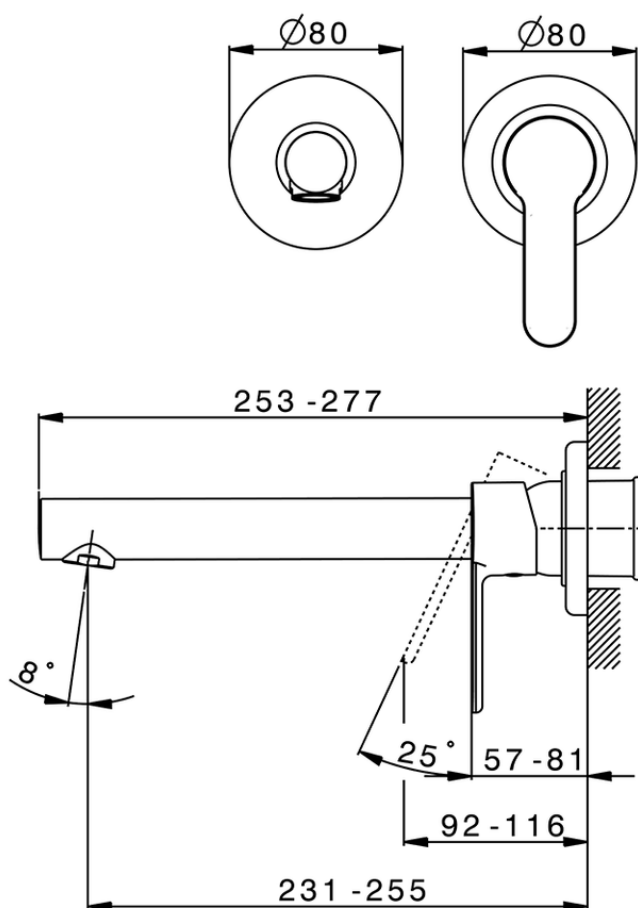

Exposed part for single lever washbasin valve TENDER_C2005512

C2005512

<https://en.cisal.it/exposed-part-for-single-lever-washbasin-valve-tender-c2005512>

2026-04-30