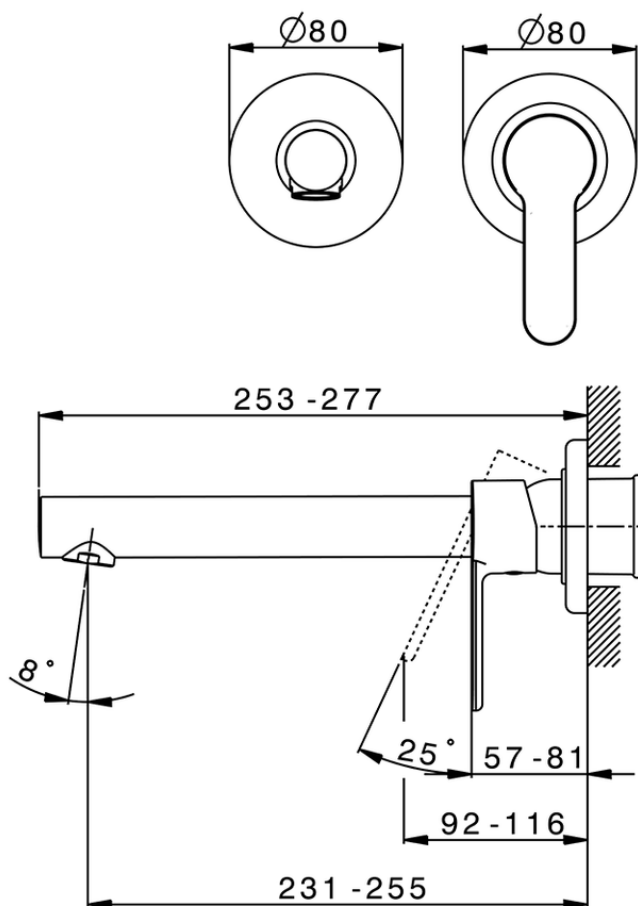

Exposed part for single lever washbasin valve TENDER_C2005512

C2005512

<https://en.cisal.it/exposed-part-for-single-lever-washbasin-valve-tender-c2005512>

2026-06-13