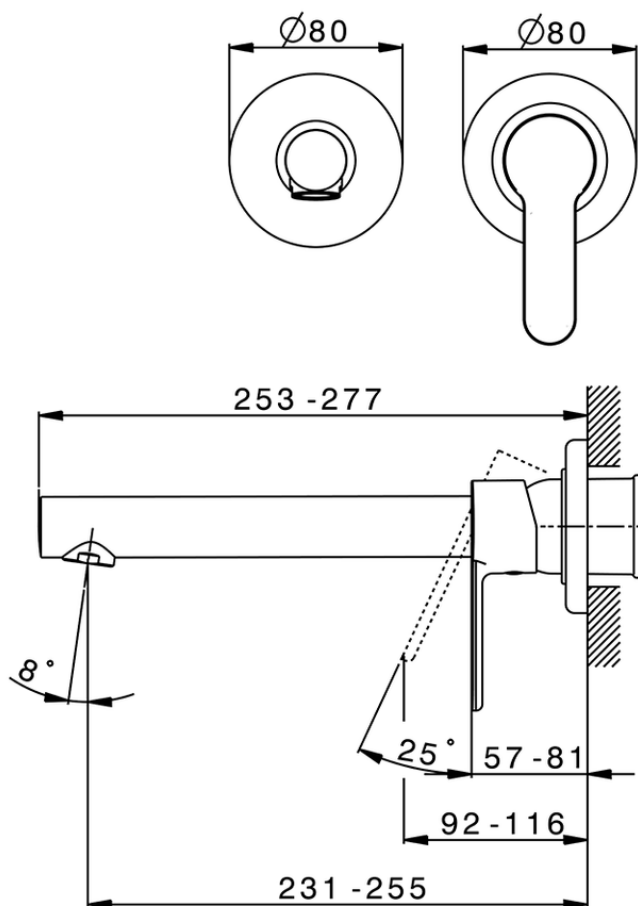

Exposed part for single lever washbasin valve TENDER_C2005512

C2005512

<https://en.cisal.it/exposed-part-for-single-lever-washbasin-valve-tender-c2005512>

2026-05-20