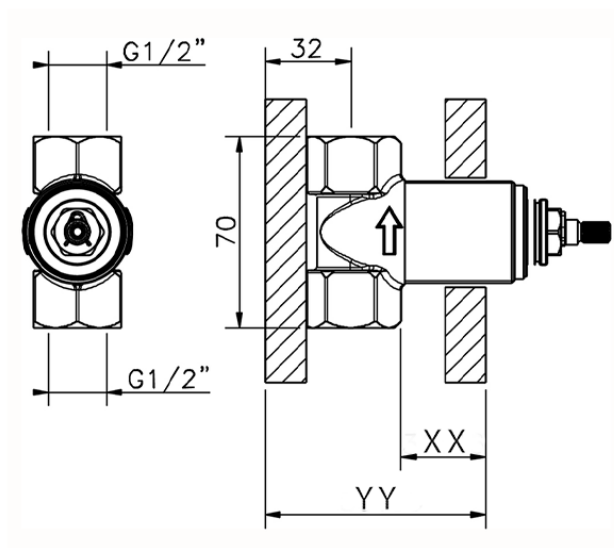

**Stopvalve exposed part GRACE\_GL003310**

GL003310

<https://en.cisal.it/stopvalve-exposed-part-grace-gl003310>

Piastra/Plate/Plaque/Platte/Placa  
 2-3mm: XX 31-46 YY 80-95  
 10mm: XX 25-40 YY 76-91

ZA003340

<https://en.cisal.it/1-2-stopvalve-concealed-part-concealed-za003340>

## Piastra/Plate/Plaque/Platte/Placa

2-3mm: XX 31-46 YY 80-95

10mm: XX 25-40 YY 76-91

ZA003330

<https://en.cisal.it/3-4-stopvalve-concealed-part-concealed-za003330>

2026-04-04