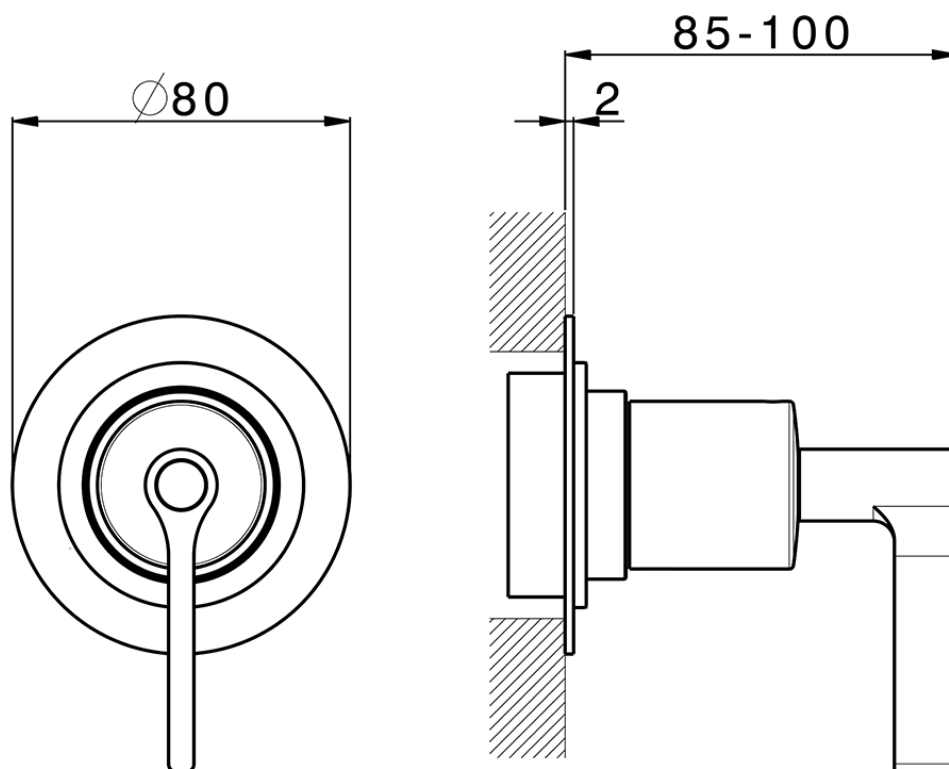

**Stopvalve exposed part GRACE\_GL003310**

GL003310

<https://en.cisal.it/stopvalve-exposed-part-grace-gl003310>

Piastra/Plate/Plaque/Platte/Placa  
 2-3mm: XX 31-46 YY 80-95  
 10mm: XX 25-40 YY 76-91

ZA003340

<https://en.cisal.it/1-2-stopvalve-concealed-part-concealed-za003340>

## Piastra/Plate/Plaque/Platte/Placa

2-3mm: XX 31-46 YY 80-95

10mm: XX 25-40 YY 76-91

ZA003330

<https://en.cisal.it/3-4-stopvalve-concealed-part-concealed-za003330>

2026-04-04