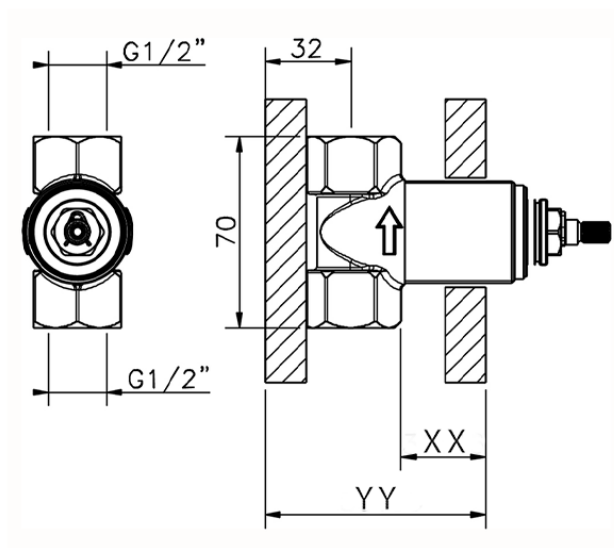

Stopvalve exposed part GRACE_GL003310

GL003310

<https://en.cisal.it/stopvalve-exposed-part-grace-gl003310>

Piastra/Plate/Plaque/Platte/Placa
 2-3mm: XX 31-46 YY 80-95
 10mm: XX 25-40 YY 76-91

ZA003340

<https://en.cisal.it/1-2-stopvalve-concealed-part-concealed-za003340>

Piastra/Plate/Plaque/Platte/Placa
 2-3mm: XX 31-46 YY 80-95
 10mm: XX 25-40 YY 76-91

ZA003330

<https://en.cisal.it/3-4-stopvalve-concealed-part-concealed-za003330>

2026-06-04