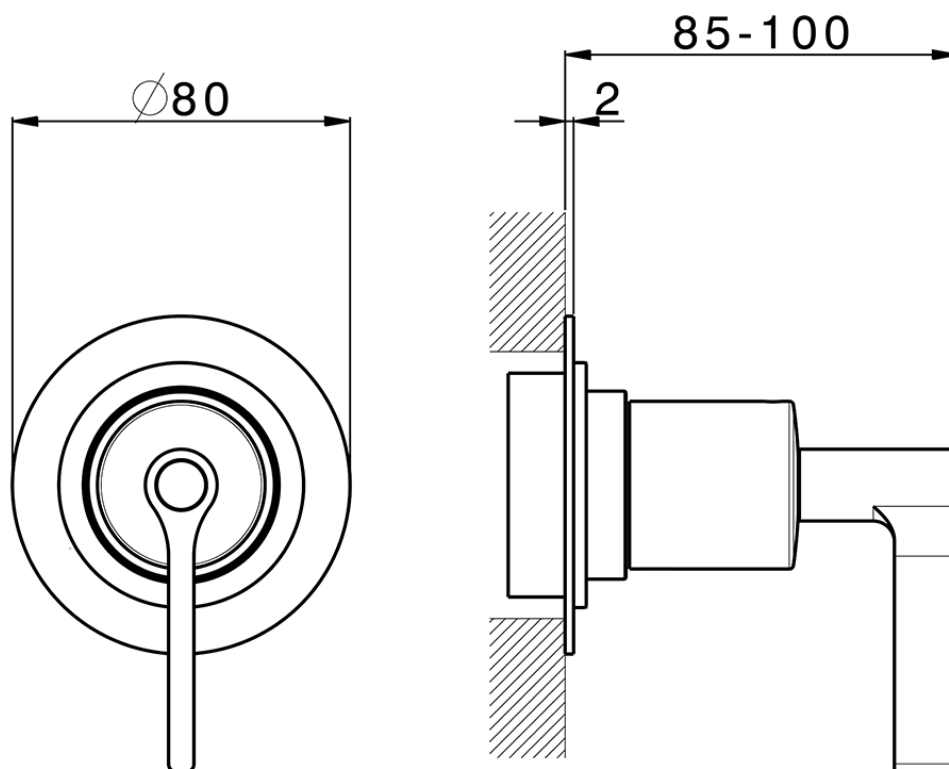

Stopvalve exposed part GRACE_GL003310

GL003310

<https://en.cisal.it/stopvalve-exposed-part-grace-gl003310>

Piastra/Plate/Plaque/Platte/Placa
 2-3mm: XX 31-46 YY 80-95
 10mm: XX 25-40 YY 76-91

ZA003340

<https://en.cisal.it/1-2-stopvalve-concealed-part-concealed-za003340>

Piastra/Plate/Plaque/Platte/Placa
 2-3mm: XX 31-46 YY 80-95
 10mm: XX 25-40 YY 76-91

ZA003330

<https://en.cisal.it/3-4-stopvalve-concealed-part-concealed-za003330>

2026-06-04