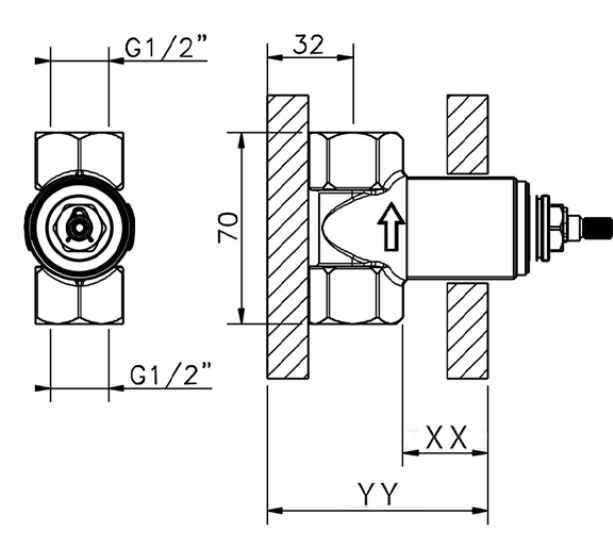

Stopvalve exposed part GRACE_GL003310

GL003310

<https://en.cisal.it/stopvalve-exposed-part-grace-gl003310>

Piastra/Plate/Plaque/Platte/Placa
 2-3mm: XX 31-46 YY 80-95
 10mm: XX 25-40 YY 76-91

ZA003340

<https://en.cisal.it/1-2-stopvalve-concealed-part-concealed-za003340>

Piastra/Plate/Plaque/Platte/Placa
 2-3mm: XX 31-46 YY 80-95
 10mm: XX 25-40 YY 76-91