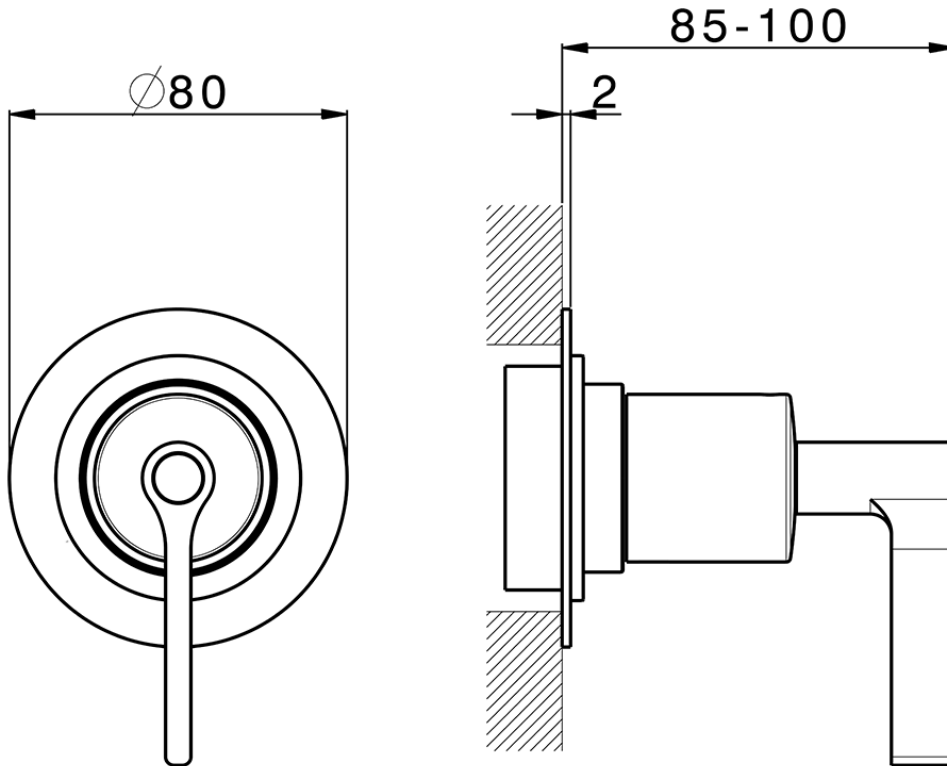

**Stopvalve exposed part GRACE\_GL003310**

GL003310

<https://en.cisal.it/stopvalve-exposed-part-grace-gl003310>

Piastra/Plate/Plaque/Platte/Placa  
 2-3mm: XX 31-46 YY 80-95  
 10mm: XX 25-40 YY 76-91

ZA003340

<https://en.cisal.it/1-2-stopvalve-concealed-part-concealed-za003340>

## Piastra/Plate/Plaque/Platte/Placa

2-3mm: XX 31-46 YY 80-95

10mm: XX 25-40 YY 76-91

ZA003330

<https://en.cisal.it/3-4-stopvalve-concealed-part-concealed-za003330>

2026-04-04