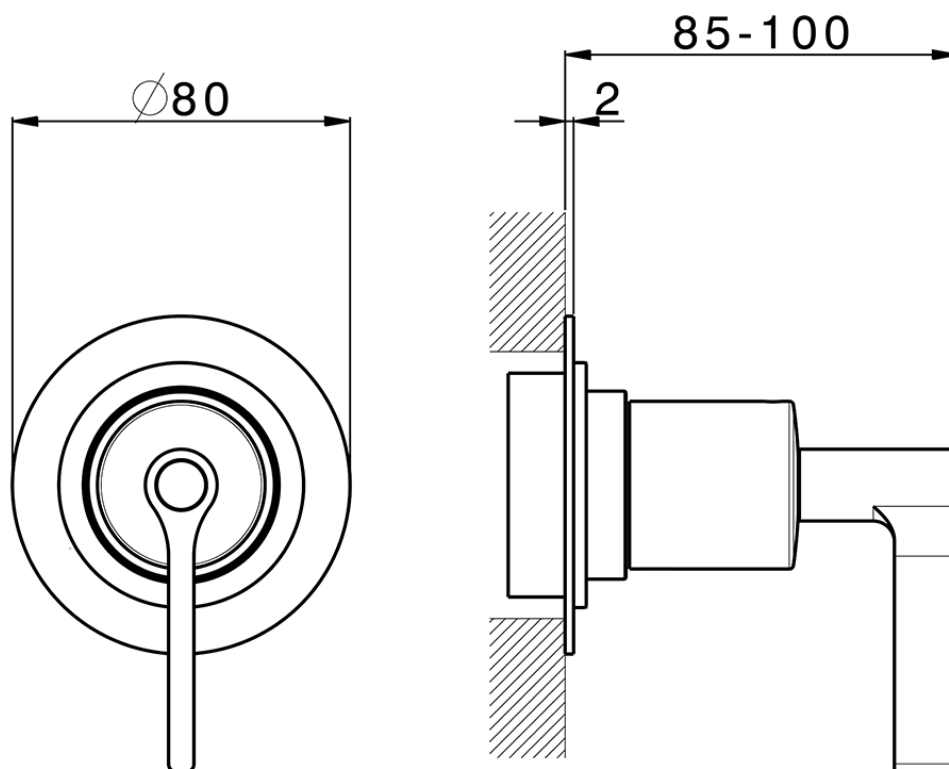

Stopvalve exposed part GRACE_GL003310

GL003310

<https://en.cisal.it/stopvalve-exposed-part-grace-gl003310>

Piastra/Plate/Plaque/Platte/Placa
 2-3mm: XX 31-46 YY 80-95
 10mm: XX 25-40 YY 76-91

ZA003340

<https://en.cisal.it/1-2-stopvalve-concealed-part-concealed-za003340>

Piastra/Plate/Plaque/Platte/Placa
2-3mm: XX 31-46 YY 80-95
10mm: XX 25-40 YY 76-91