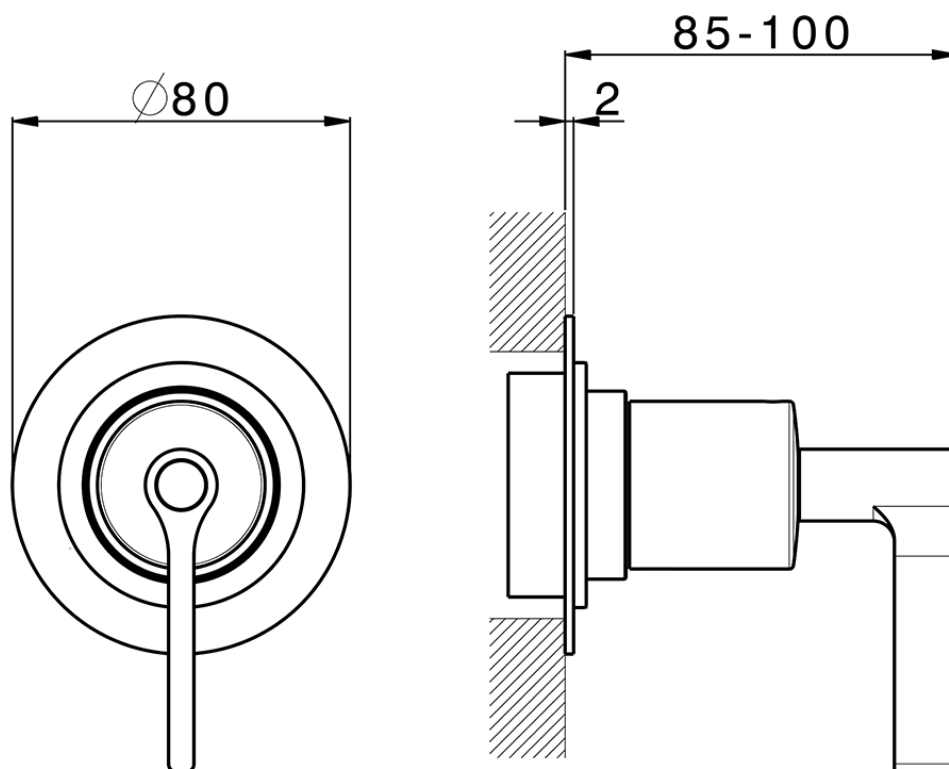

Stopvalve exposed part GRACE_GL003310

GL003310

<https://en.cisal.it/stopvalve-exposed-part-grace-gl003310>

Piastra/Plate/Plaque/Platte/Placa
 2-3mm: XX 31-46 YY 80-95
 10mm: XX 25-40 YY 76-91

ZA003340

<https://en.cisal.it/1-2-stopvalve-concealed-part-concealed-za003340>

Piastra/Plate/Plaque/Platte/Placa

2-3mm: XX 31-46 YY 80-95

10mm: XX 25-40 YY 76-91

ZA003330

<https://en.cisal.it/3-4-stopvalve-concealed-part-concealed-za003330>

2026-06-04