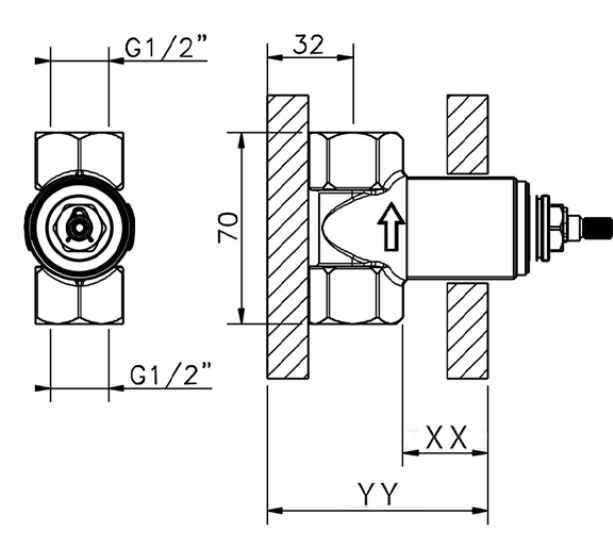

Stopvalve exposed part GRACE_GL003310

GL003310

<https://en.cisal.it/stopvalve-exposed-part-grace-gl003310>

Piastra/Plate/Plaque/Platte/Placa
 2-3mm: XX 31-46 YY 80-95
 10mm: XX 25-40 YY 76-91

ZA003340

<https://en.cisal.it/1-2-stopvalve-concealed-part-concealed-za003340>

Piastra/Plate/Plaque/Platte/Placa
 2-3mm: XX 31-46 YY 80-95
 10mm: XX 25-40 YY 76-91

ZA003330

<https://en.cisal.it/3-4-stopvalve-concealed-part-concealed-za003330>

2026-06-26