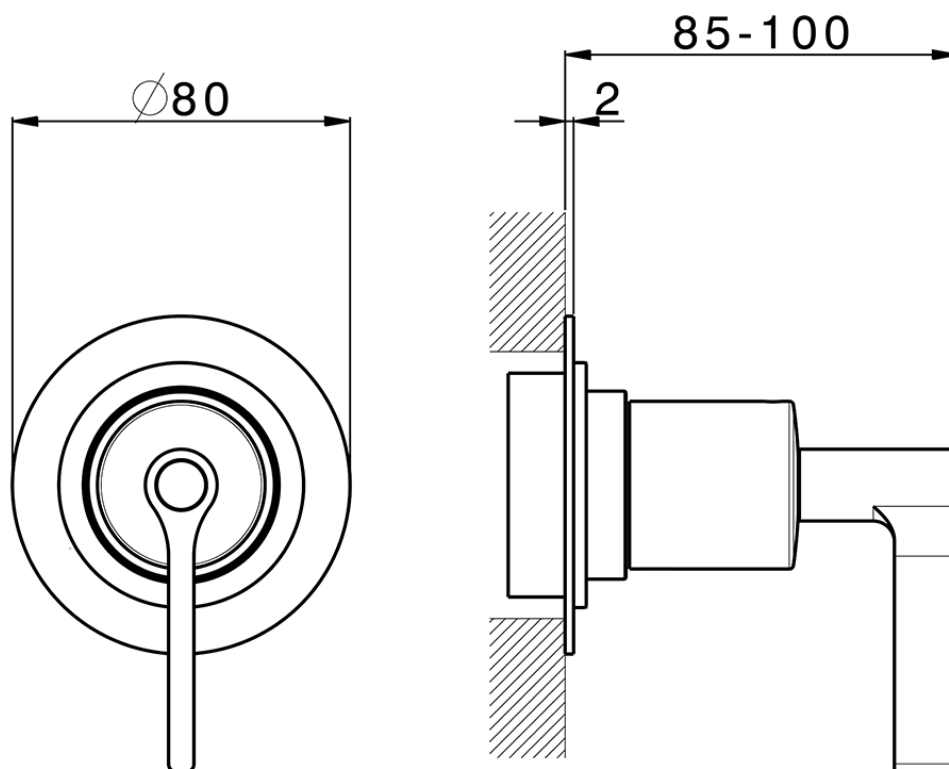

Stopvalve exposed part GRACE_GL003310

GL003310

<https://en.cisal.it/stopvalve-exposed-part-grace-gl003310>

Piastra/Plate/Plaque/Platte/Placa
 2-3mm: XX 31-46 YY 80-95
 10mm: XX 25-40 YY 76-91

ZA003340

<https://en.cisal.it/1-2-stopvalve-concealed-part-concealed-za003340>

Piastra/Plate/Plaque/Platte/Placa
 2-3mm: XX 31-46 YY 80-95
 10mm: XX 25-40 YY 76-91

ZA003330

<https://en.cisal.it/3-4-stopvalve-concealed-part-concealed-za003330>

2026-06-26