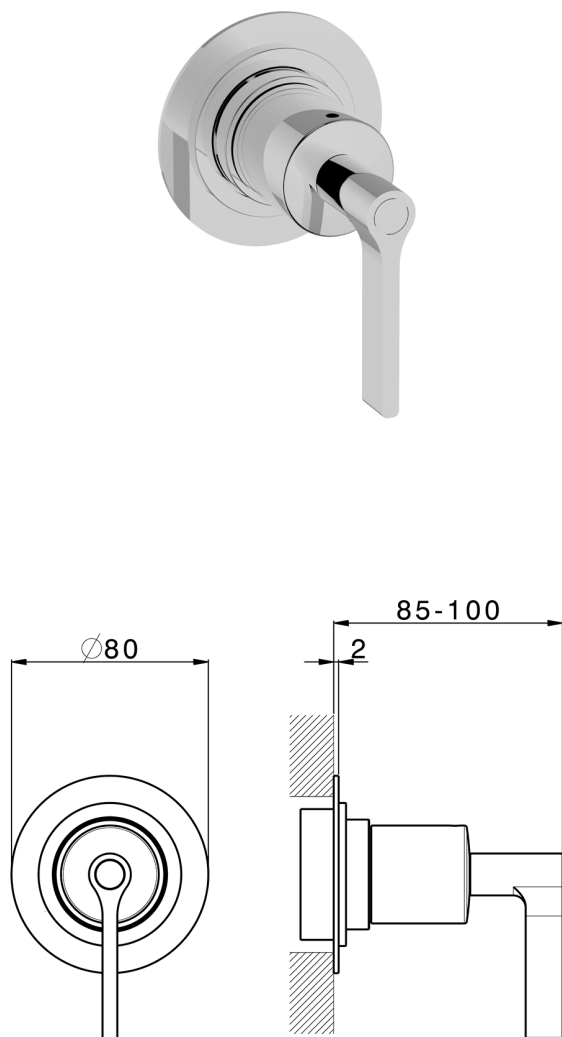

Stopvalve exposed part GRACE_GL003310

MODEL **GL003310**

Stopvalve exposed part, without concealed part, for item ZA003330-ZA003340

AVAILABLE FINISHINGS

-  **21** 21 Chrome
-  **2F** 2F Brushed Nickel
-  **2W** 2W Brushed Gold
-  **5H** 5H Dark Brass Brushed
-  **5L** 5L Brushed Black Titanium
-  **6T** 6T Chrome/Matt Black

CHARACTERISTICS

Installation **Concealed**

Required concealed parts **ZA003340**

ZA003330

1/2 Stopvalve concealed part CONCEALED_ZA003340

MODEL **ZA003340**

1/2" Stopvalve concealed part, opening counterclockwise

AVAILABLE FINISHINGS

CHARACTERISTICS

Concealed **1**

Piastra/Plate/Plaque/Platte/Placa
 2-3mm: XX 31-46 YY 80-95
 10mm: XX 25-40 YY 76-91

3/4 Stopvalve concealed part CONCEALED_ZA003330

MODEL **ZA003330**

3/4" Stopvalve concealed part, opening counterclockwise

AVAILABLE FINISHINGS

04 04 Without finishing

CHARACTERISTICS

Concealed **1**

Piastra/Plate/Plaque/Platte/Placa

2-3mm: XX 31-46 YY 80-95

10mm: XX 25-40 YY 76-91

2026-04-04