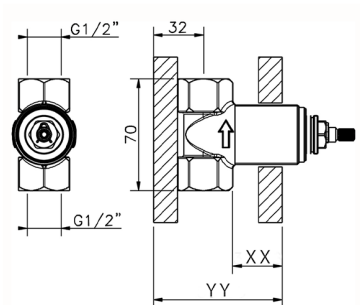

Stopvalve exposed part GRACE_GL003310

MODEL **GL003310**

Stopvalve exposed part, without concealed part, for item ZA003330-ZA003340

AVAILABLE FINISHINGS

-  **21** 21 Chrome
-  **2F** 2F Brushed Nickel
-  **2W** 2W Brushed Gold
-  **5H** 5H Dark Brass Brushed
-  **5L** 5L Brushed Black Titanium
-  **6T** 6T Chrome/Matt Black

CHARACTERISTICS

Installation **Concealed**

Required concealed parts **ZA003340**

ZA003330

1/2 Stopvalve concealed part CONCEALED_ZA003340

MODEL **ZA003340**

1/2" Stopvalve concealed part, opening counterclockwise

AVAILABLE FINISHINGS

CHARACTERISTICS

Concealed **1**

Piastra/Plate/Plaque/Platte/Placa
 2-3mm: XX 31-46 YY 80-95
 10mm: XX 25-40 YY 76-91

3/4 Stopvalve concealed part CONCEALED_ZA003330

MODEL **ZA003330**

3/4" Stopvalve concealed part, opening counterclockwise

AVAILABLE FINISHINGS

04 04 Without finishing

CHARACTERISTICS

Concealed **1**

Piastra/Plate/Plaque/Platte/Placa

2-3mm: XX 31-46 YY 80-95

10mm: XX 25-40 YY 76-91

2026-04-04