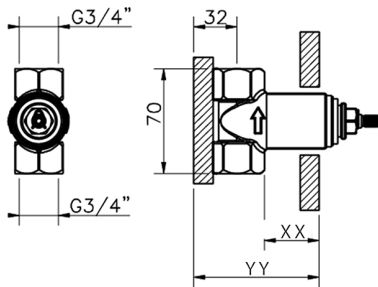

CHARACTERISTICS

Installation **Concealed**

Required concealed parts **ZA003340**

ZA003330

1/2 Stopvalve concealed part CONCEALED_ZA003340

MODEL **ZA003340**

1/2" Stopvalve concealed part, opening counterclockwise

AVAILABLE FINISHINGS

CHARACTERISTICS

Concealed **1**

Piastra/Plate/Plaque/Platte/Placa
 2-3mm: XX 31-46 YY 80-95
 10mm: XX 25-40 YY 76-91

3/4 Stopvalve concealed part CONCEALED_ZA003330

MODEL **ZA003330**

3/4" Stopvalve concealed part, opening counterclockwise

AVAILABLE FINISHINGS

04 04 Without finishing

CHARACTERISTICS

Concealed **1**

Piastra/Plate/Plaque/Platte/Placa

2-3mm: XX 31-46 YY 80-95

10mm: XX 25-40 YY 76-91

2026-04-04