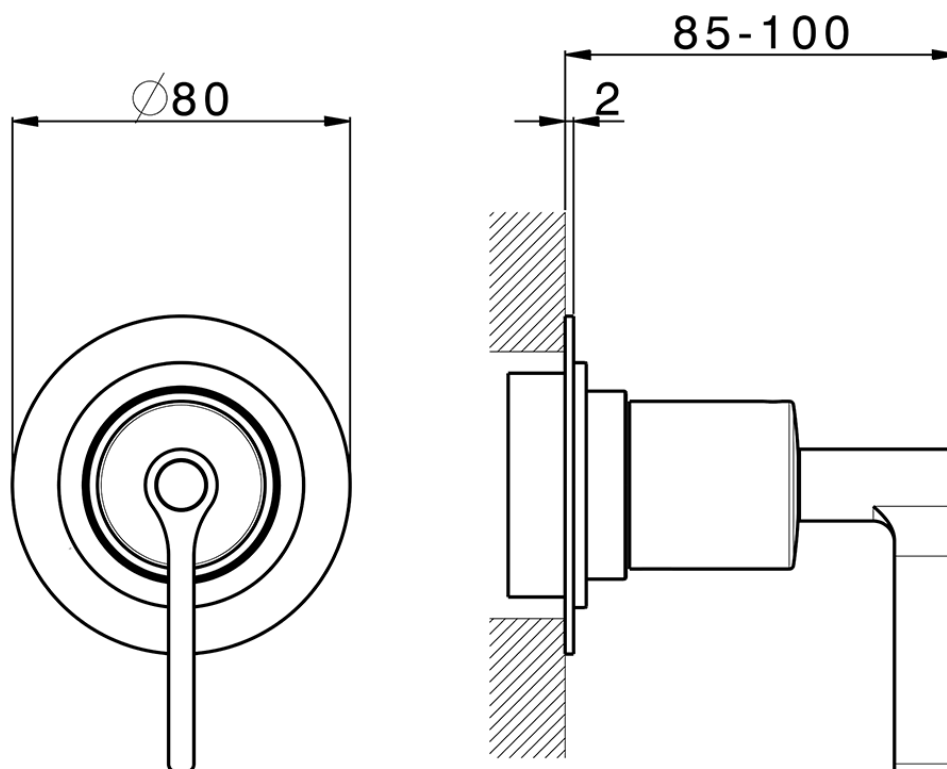

Stopvalve exposed part GRACE_GL003310

GL003310

<https://en.cisal.it/stopvalve-exposed-part-grace-gl003310>

Piastra/Plate/Plaque/Platte/Placa
2-3mm: XX 31-46 YY 80-95
10mm: XX 25-40 YY 76-91

ZA003340

<https://en.cisal.it/1-2-stopvalve-concealed-part-concealed-za003340>

Piastra/Plate/Plaque/Platte/Placa

2-3mm: XX 31-46 YY 80-95

10mm: XX 25-40 YY 76-91

ZA003330

<https://en.cisal.it/3-4-stopvalve-concealed-part-concealed-za003330>

2026-04-24