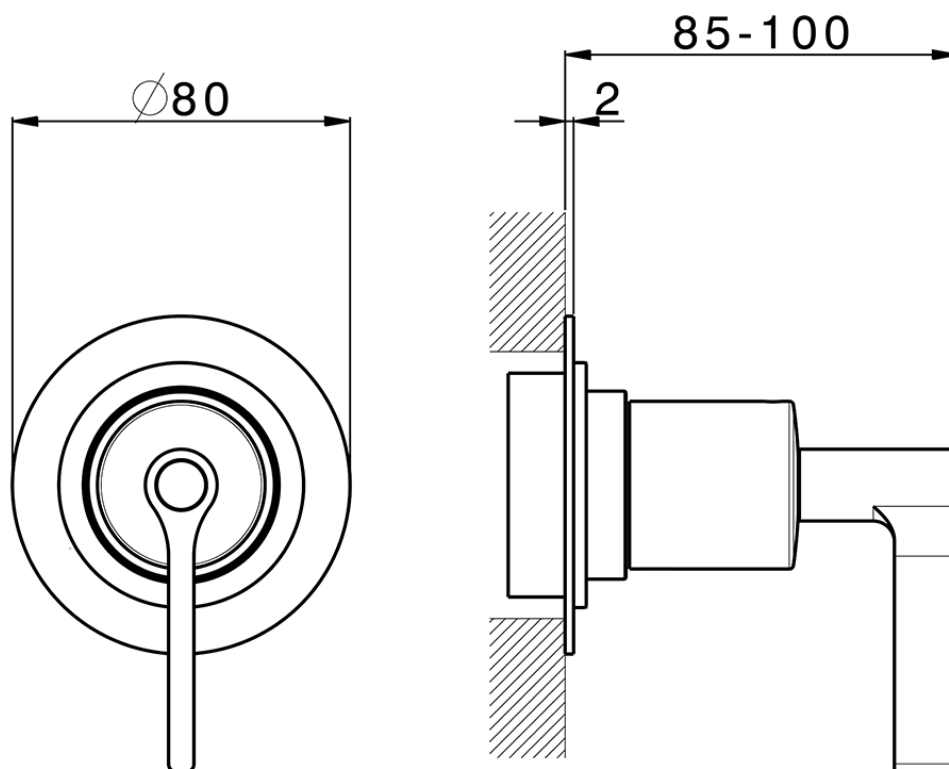

Stopvalve exposed part GRACE_GL003310

GL003310

<https://en.cisal.it/stopvalve-exposed-part-grace-gl003310>

Piastra/Plate/Plaque/Platte/Placa
 2-3mm: XX 31-46 YY 80-95
 10mm: XX 25-40 YY 76-91

ZA003340

<https://en.cisal.it/1-2-stopvalve-concealed-part-concealed-za003340>

Piastra/Plate/Plaque/Platte/Placa
 2-3mm: XX 31-46 YY 80-95
 10mm: XX 25-40 YY 76-91