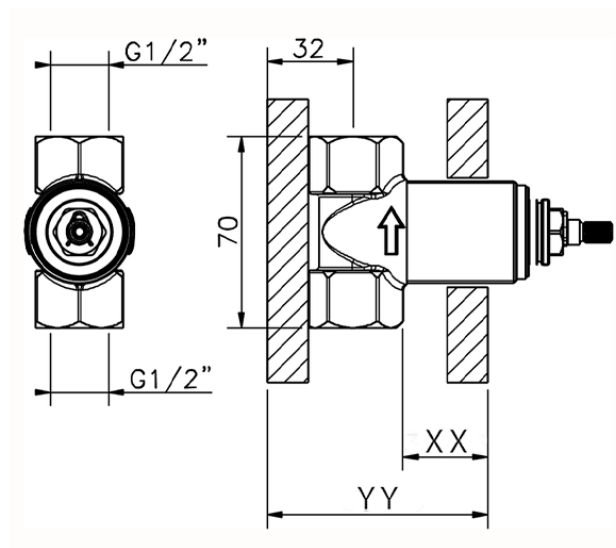

Stopvalve exposed part GRACE_GL003310

GL003310

<https://en.cisal.it/stopvalve-exposed-part-grace-gl003310>

Piastra/Plate/Plaque/Platte/Placa
2-3mm: XX 31-46 YY 80-95
10mm: XX 25-40 YY 76-91

ZA003340

<https://en.cisal.it/1-2-stopvalve-concealed-part-concealed-za003340>

Piastra/Plate/Plaque/Platte/Placa

2-3mm: XX 31-46 YY 80-95

10mm: XX 25-40 YY 76-91

ZA003330

<https://en.cisal.it/3-4-stopvalve-concealed-part-concealed-za003330>

2026-04-24