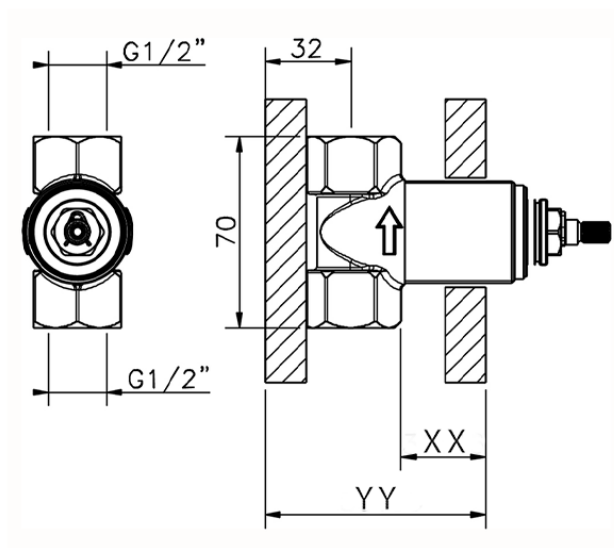

Stopvalve exposed part GRACE_GL003310

GL003310

<https://en.cisal.it/stopvalve-exposed-part-grace-gl003310>

Piastra/Plate/Plaque/Platte/Placa
 2-3mm: XX 31-46 YY 80-95
 10mm: XX 25-40 YY 76-91

ZA003340

<https://en.cisal.it/1-2-stopvalve-concealed-part-concealed-za003340>

Piastra/Plate/Plaque/Platte/Placa
 2-3mm: XX 31-46 YY 80-95
 10mm: XX 25-40 YY 76-91