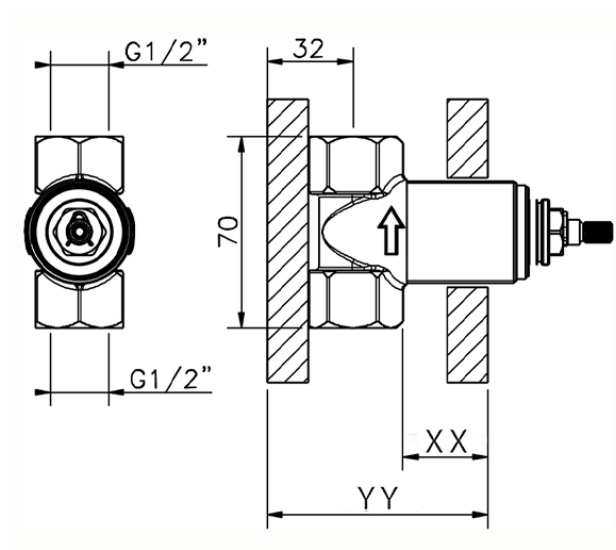

Stopvalve exposed part GRACE_GL003310

GL003310

<https://en.cisal.it/stopvalve-exposed-part-grace-gl003310>

Piastra/Plate/Plaque/Platte/Placa
 2-3mm: XX 31-46 YY 80-95
 10mm: XX 25-40 YY 76-91

ZA003340

<https://en.cisal.it/1-2-stopvalve-concealed-part-concealed-za003340>

Piastra/Plate/Plaque/Platte/Placa

2-3mm: XX 31-46 YY 80-95

10mm: XX 25-40 YY 76-91

ZA003330

<https://en.cisal.it/3-4-stopvalve-concealed-part-concealed-za003330>

2026-05-15