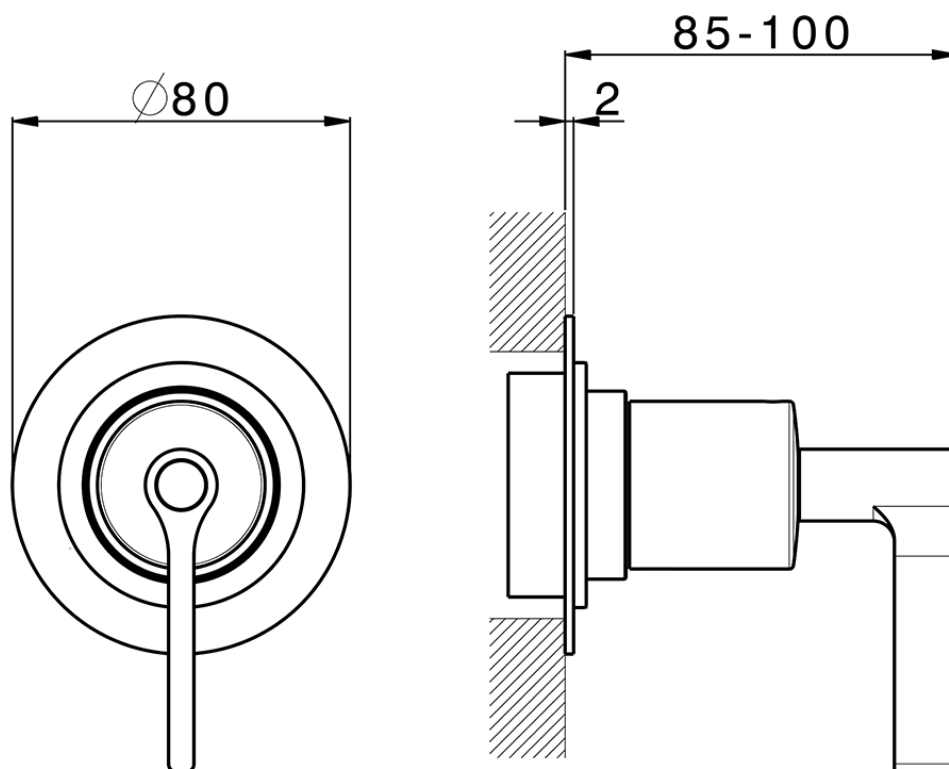

Stopvalve exposed part GRACE_GL003310

GL003310

<https://en.cisal.it/stopvalve-exposed-part-grace-gl003310>

Piastra/Plate/Plaque/Platte/Placa
 2-3mm: XX 31-46 YY 80-95
 10mm: XX 25-40 YY 76-91

ZA003340

<https://en.cisal.it/1-2-stopvalve-concealed-part-concealed-za003340>

Piastra/Plate/Plaque/Platte/Placa

2-3mm: XX 31-46 YY 80-95

10mm: XX 25-40 YY 76-91

ZA003330

<https://en.cisal.it/3-4-stopvalve-concealed-part-concealed-za003330>

2026-05-15