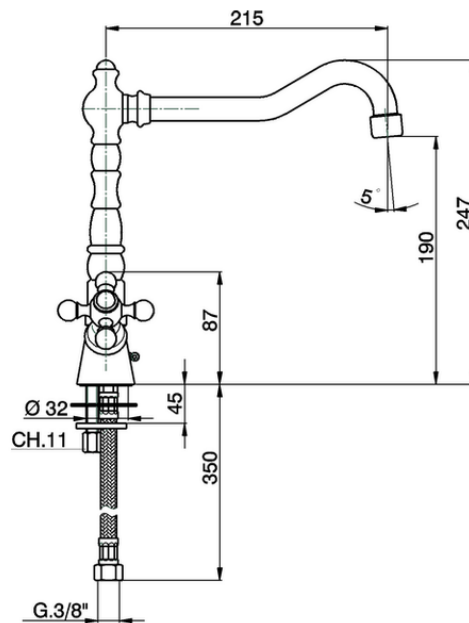

Sink mixer KITCHEN_RE000520

RE000520

<https://en.cisal.it/sink-mixer-kitchen-re000520>

2026-04-09