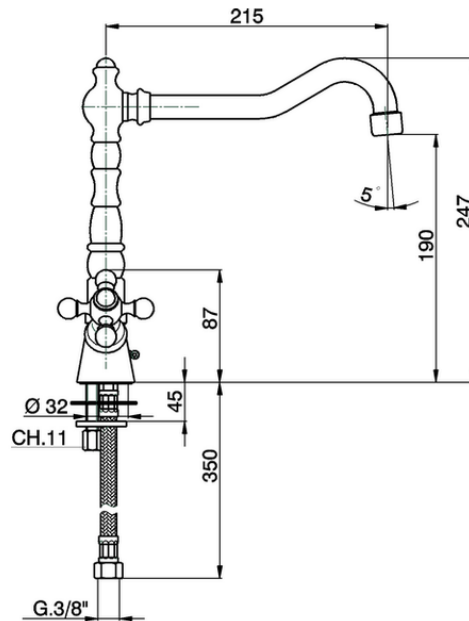

Sink mixer KITCHEN_RE000520

RE000520

<https://en.cisal.it/sink-mixer-kitchen-re000520>

2026-04-29