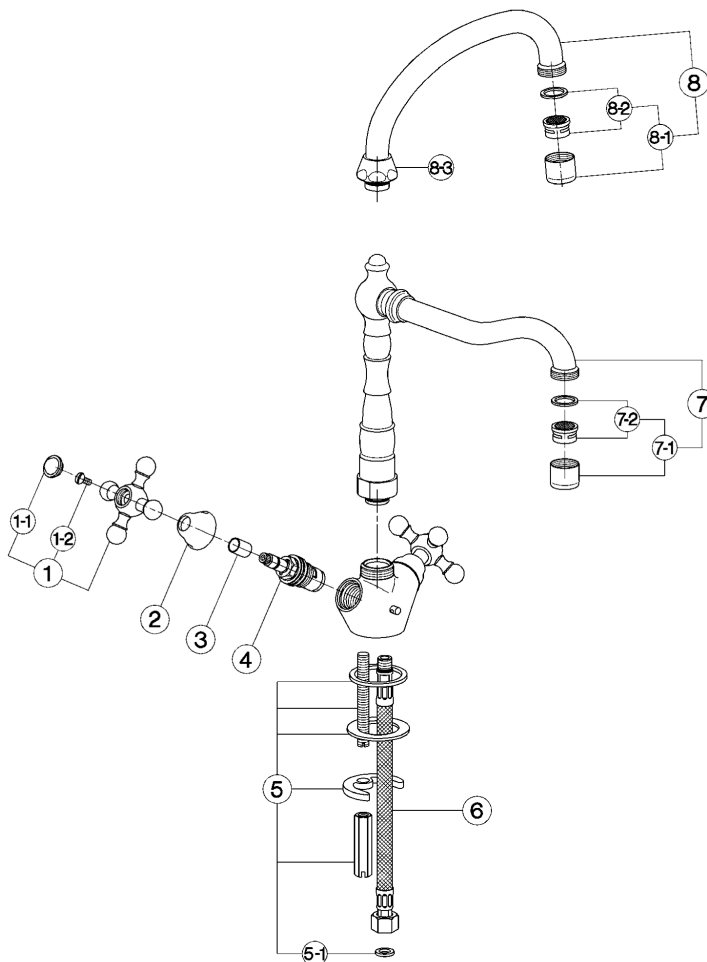

Sink mixer KITCHEN_RE000520

MODEL **RE000520**

Sink mixer, swivel spout, G.3/8" stainless steel flexible hoses

AVAILABLE FINISHINGS

- 
21 21 Chrome
- 
26 26 Old Copper
- 
27 27 Old Bronze

CHARACTERISTICS

Sink mixer KITCHEN_RE000520

cisal

RE 00052 (RE 00053)

- Monoforo lavello
- Single hole sink mixer
- Einloch-Spültischbatterie
- Mélangeur monotrou évier

bar	PORTATA BOCCA DI EROGAZIONE * SPOUT FLOW RATE DURCHFLOSS WANNENEINLAUF DEBIT BEC DEVERSEUR l/min.
0.5	5.5
1	8
2	11
3	13.5
4	15.5
5	17.5