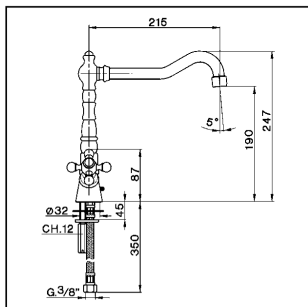

Sink mixer KITCHEN_RE000520

MODEL **RE000520**

Sink mixer, swivel spout, G.3/8" stainless steel flexible hoses

AVAILABLE FINISHINGS

- 
21 21 Chrome
- 
26 26 Old Copper
- 
27 27 Old Bronze

CHARACTERISTICS

Sink mixer KITCHEN_RE000520

cisal

RE 00052 (RE 00053)

- Monoforo lavello
- Single hole sink mixer
- Einloch-Spültischbatterie
- Mélangeur monotrou évier

bar	PORTATA BOCCA DI EROGAZIONE * SPOUT FLOW RATE DURCHFLOSS WANNENEINLAUF DEBIT BEC DEVERSEUR l/min.
0.5	5.5
1	8
2	11
3	13.5
4	15.5
5	17.5