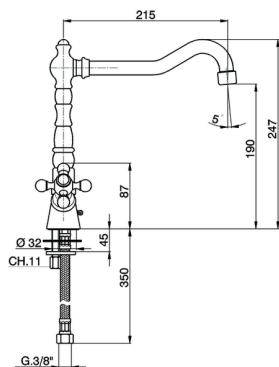

Sink mixer KITCHEN_RE000520

MODEL **RE000520**

Sink mixer, swivel spout, G.3/8" stainless steel flexible hoses

AVAILABLE FINISHINGS

- 
21 21 Chrome
- 
26 26 Old Copper
- 
27 27 Old Bronze

CHARACTERISTICS

Sink mixer KITCHEN_RE000520

cisal

RE 00052 (RE 00053)

- Monoforo lavello
- Single hole sink mixer
- Einloch-Spültischbatterie
- Mélangeur monotrou évier

bar	PORTATA BOCCA DI EROGAZIONE * SPOUT FLOW RATE DURCHFLOSS WANNENEINLAUF DEBIT BEC DEVERSEUR l/min.
0.5	5.5
1	8
2	11
3	13.5
4	15.5
5	17.5