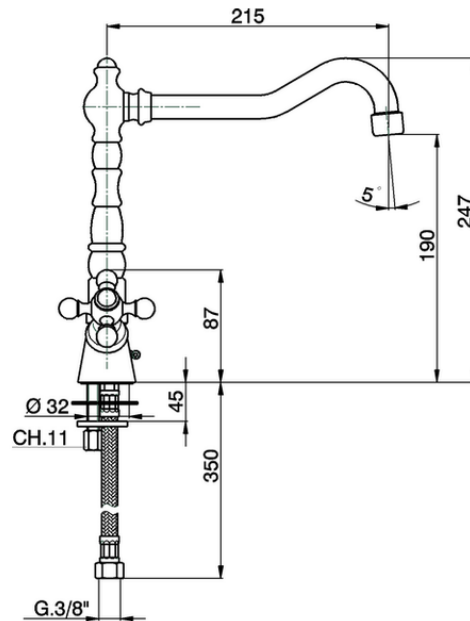

Sink mixer KITCHEN_RE000520

RE000520

<https://en.cisal.it/sink-mixer-kitchen-re000520>

2026-06-14