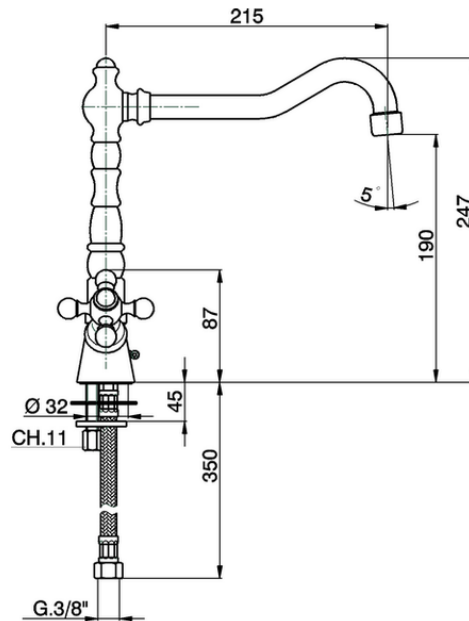

Sink mixer KITCHEN_RE000520

RE000520

<https://en.cisal.it/sink-mixer-kitchen-re000520>

2026-07-03