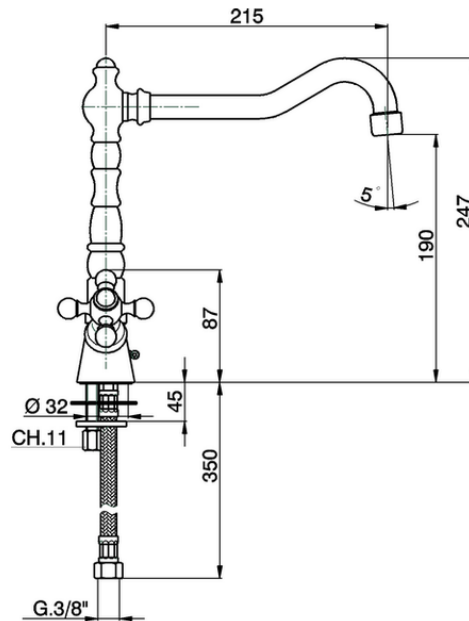

Sink mixer KITCHEN_RE000520

RE000520

<https://en.cisal.it/sink-mixer-kitchen-re000520>

2026-06-13