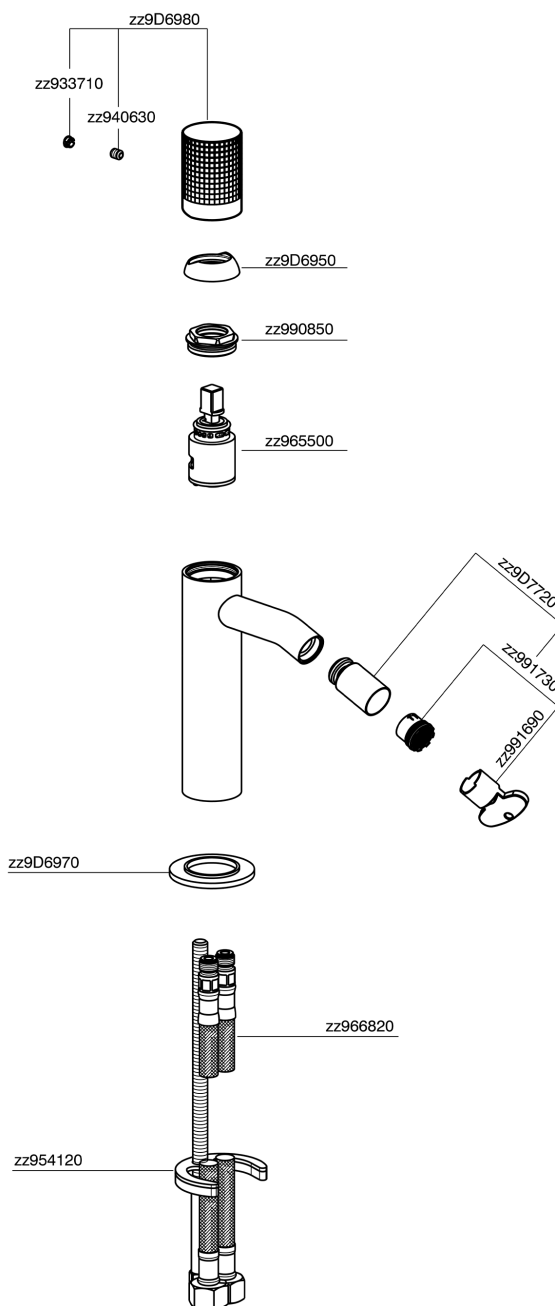

## Single lever bidet mixer NUANCE X32\_X1000564

MODEL **X1000564**

Single lever bidet mixer, without pop up waste, G.3/8"  
Stainless Steel Flexible, Inox AISI 316L

### CHARACTERISTICS

Cartridge Spare Parts **ZZ96550000**

**25 mm Cartridge**

## Single lever bidet mixer NUANCE X32\_X1000564

X1000564

<https://en.cisal.it/single-lever-bidet-mixer-nuance-x32-x1000564>

2025-01-03