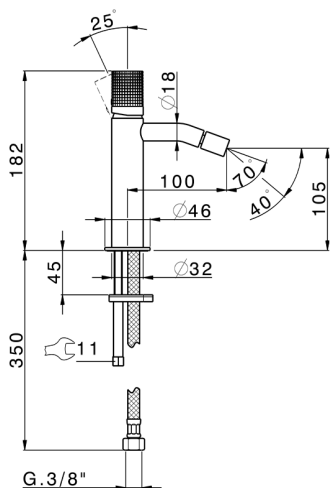

## Single lever bidet mixer NUANCE X32\_X1000564

MODEL **X1000564**

Single lever bidet mixer, without pop up waste, G.3/8"  
Stainless Steel Flexible, Inox AISI 316L

### CHARACTERISTICS

Cartridge Spare Parts **ZZ96550000**

**25 mm Cartridge**

## Single lever bidet mixer NUANCE X32\_X1000564

X1000564

<https://en.cisal.it/single-lever-bidet-mixer-nuance-x32-x1000564>

2025-01-03