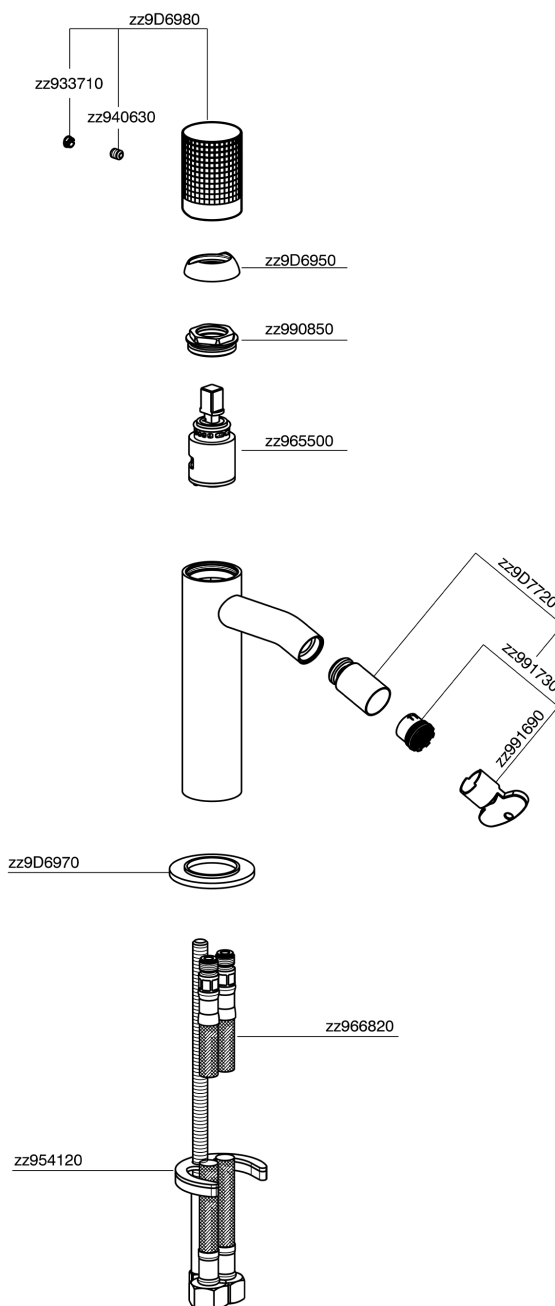

Single lever bidet mixer NUANCE X32_X1000564

X1000564

<https://en.cisal.it/single-lever-bidet-mixer-nuance-x32-x1000564>

2025-01-03