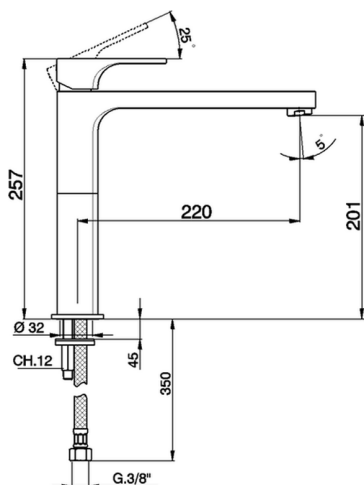

Single lever sink mixer KITCHEN_CU000580

MODEL **CU000580**

Single lever sink mixer, G.3/8" stainless steel flexible hoses

AVAILABLE FINISHINGS

-  **21** 21 Chrome
-  **2B** 2B Polished Nickel
-  **2F** 2F Brushed Nickel
-  **40** 40 Matt Black

CHARACTERISTICS

Cartridge Spare Parts **ZZ94240000**

25 mm Cartridge

2026-05-17