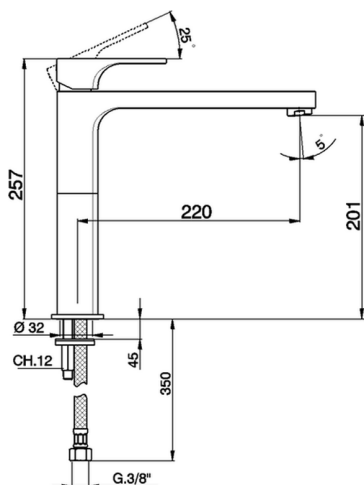

Single lever sink mixer KITCHEN_CU000580

MODEL **CU000580**

Single lever sink mixer, G.3/8" stainless steel flexible hoses

AVAILABLE FINISHINGS

-  **21** 21 Chrome
-  **2B** 2B Polished Nickel
-  **2F** 2F Brushed Nickel
-  **40** 40 Matt Black

CHARACTERISTICS

Cartridge Spare Parts **ZZ94240000**

25 mm Cartridge

2026-04-27