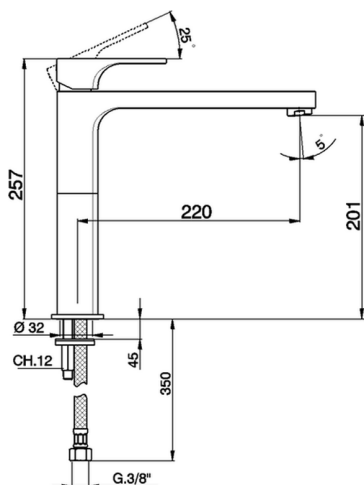

Single lever sink mixer KITCHEN_CU000580

MODEL **CU000580**

Single lever sink mixer, G.3/8" stainless steel flexible hoses

AVAILABLE FINISHINGS

-  **21** 21 Chrome
-  **2B** 2B Polished Nickel
-  **2F** 2F Brushed Nickel
-  **40** 40 Matt Black

CHARACTERISTICS

Cartridge Spare Parts **ZZ94240000**

25 mm Cartridge

2026-06-14