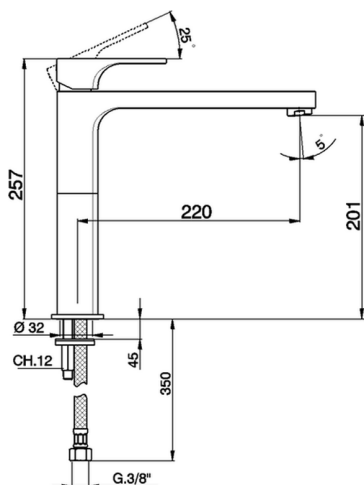

Single lever sink mixer KITCHEN_CU000580

MODEL **CU000580**

Single lever sink mixer, G.3/8" stainless steel flexible hoses

AVAILABLE FINISHINGS

-  **21** 21 Chrome
-  **2B** 2B Polished Nickel
-  **2F** 2F Brushed Nickel
-  **40** 40 Matt Black

CHARACTERISTICS

Cartridge Spare Parts **ZZ94240000**

25 mm Cartridge

2026-04-06