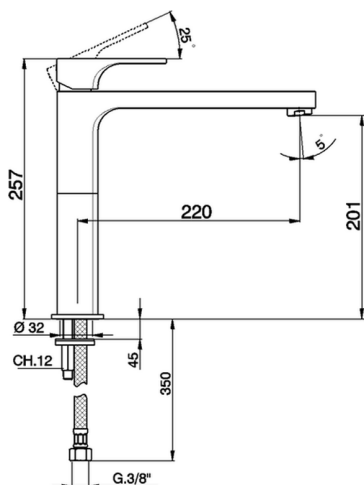

## Single lever sink mixer KITCHEN\_CU000580

MODEL **CU000580**

Single lever sink mixer, G.3/8" stainless steel flexible hoses

### CHARACTERISTICS

Cartridge Spare Parts **ZZ94240000**

**25 mm Cartridge**

2026-04-30