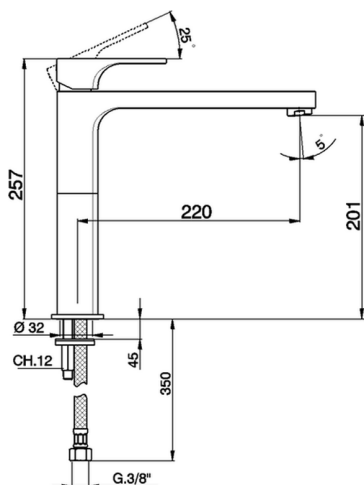

Single lever sink mixer KITCHEN_CU000580

MODEL **CU000580**

Single lever sink mixer, G.3/8" stainless steel flexible hoses

AVAILABLE FINISHINGS

-  **21** 21 Chrome
-  **2B** 2B Polished Nickel
-  **2F** 2F Brushed Nickel
-  **40** 40 Matt Black

CHARACTERISTICS

Cartridge Spare Parts **ZZ94240000**

25 mm Cartridge

2026-05-25