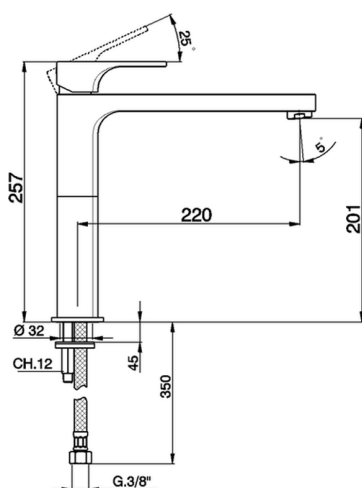

Single lever sink mixer KITCHEN_CU000580

MODEL **CU000580**

Single lever sink mixer, G.3/8" stainless steel flexible hoses

AVAILABLE FINISHINGS

-  **21** 21 Chrome
-  **2B** 2B Polished Nickel
-  **2F** 2F Brushed Nickel
-  **40** 40 Matt Black

CHARACTERISTICS

Cartridge Spare Parts **ZZ94240000**

25 mm Cartridge

2026-04-06