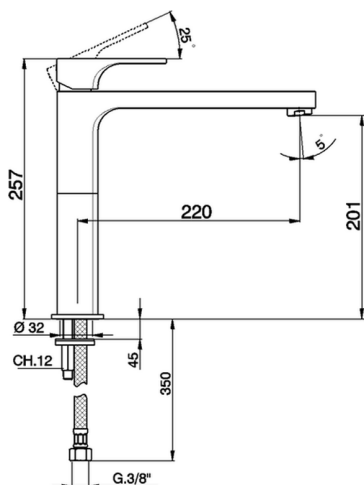

Single lever sink mixer KITCHEN_CU000580

MODEL **CU000580**

Single lever sink mixer, G.3/8" stainless steel flexible hoses

AVAILABLE FINISHINGS

-  **21** 21 Chrome
-  **2B** 2B Polished Nickel
-  **2F** 2F Brushed Nickel
-  **40** 40 Matt Black

CHARACTERISTICS

Cartridge Spare Parts **ZZ94240000**

25 mm Cartridge

2026-06-19