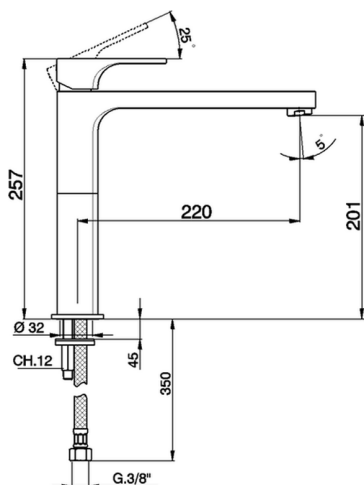

Single lever sink mixer KITCHEN_CU000580

MODEL **CU000580**

Single lever sink mixer, G.3/8" stainless steel flexible hoses

AVAILABLE FINISHINGS

-  **21** 21 Chrome
-  **2B** 2B Polished Nickel
-  **2F** 2F Brushed Nickel
-  **40** 40 Matt Black

CHARACTERISTICS

Cartridge Spare Parts **ZZ94240000**

25 mm Cartridge

2026-04-26